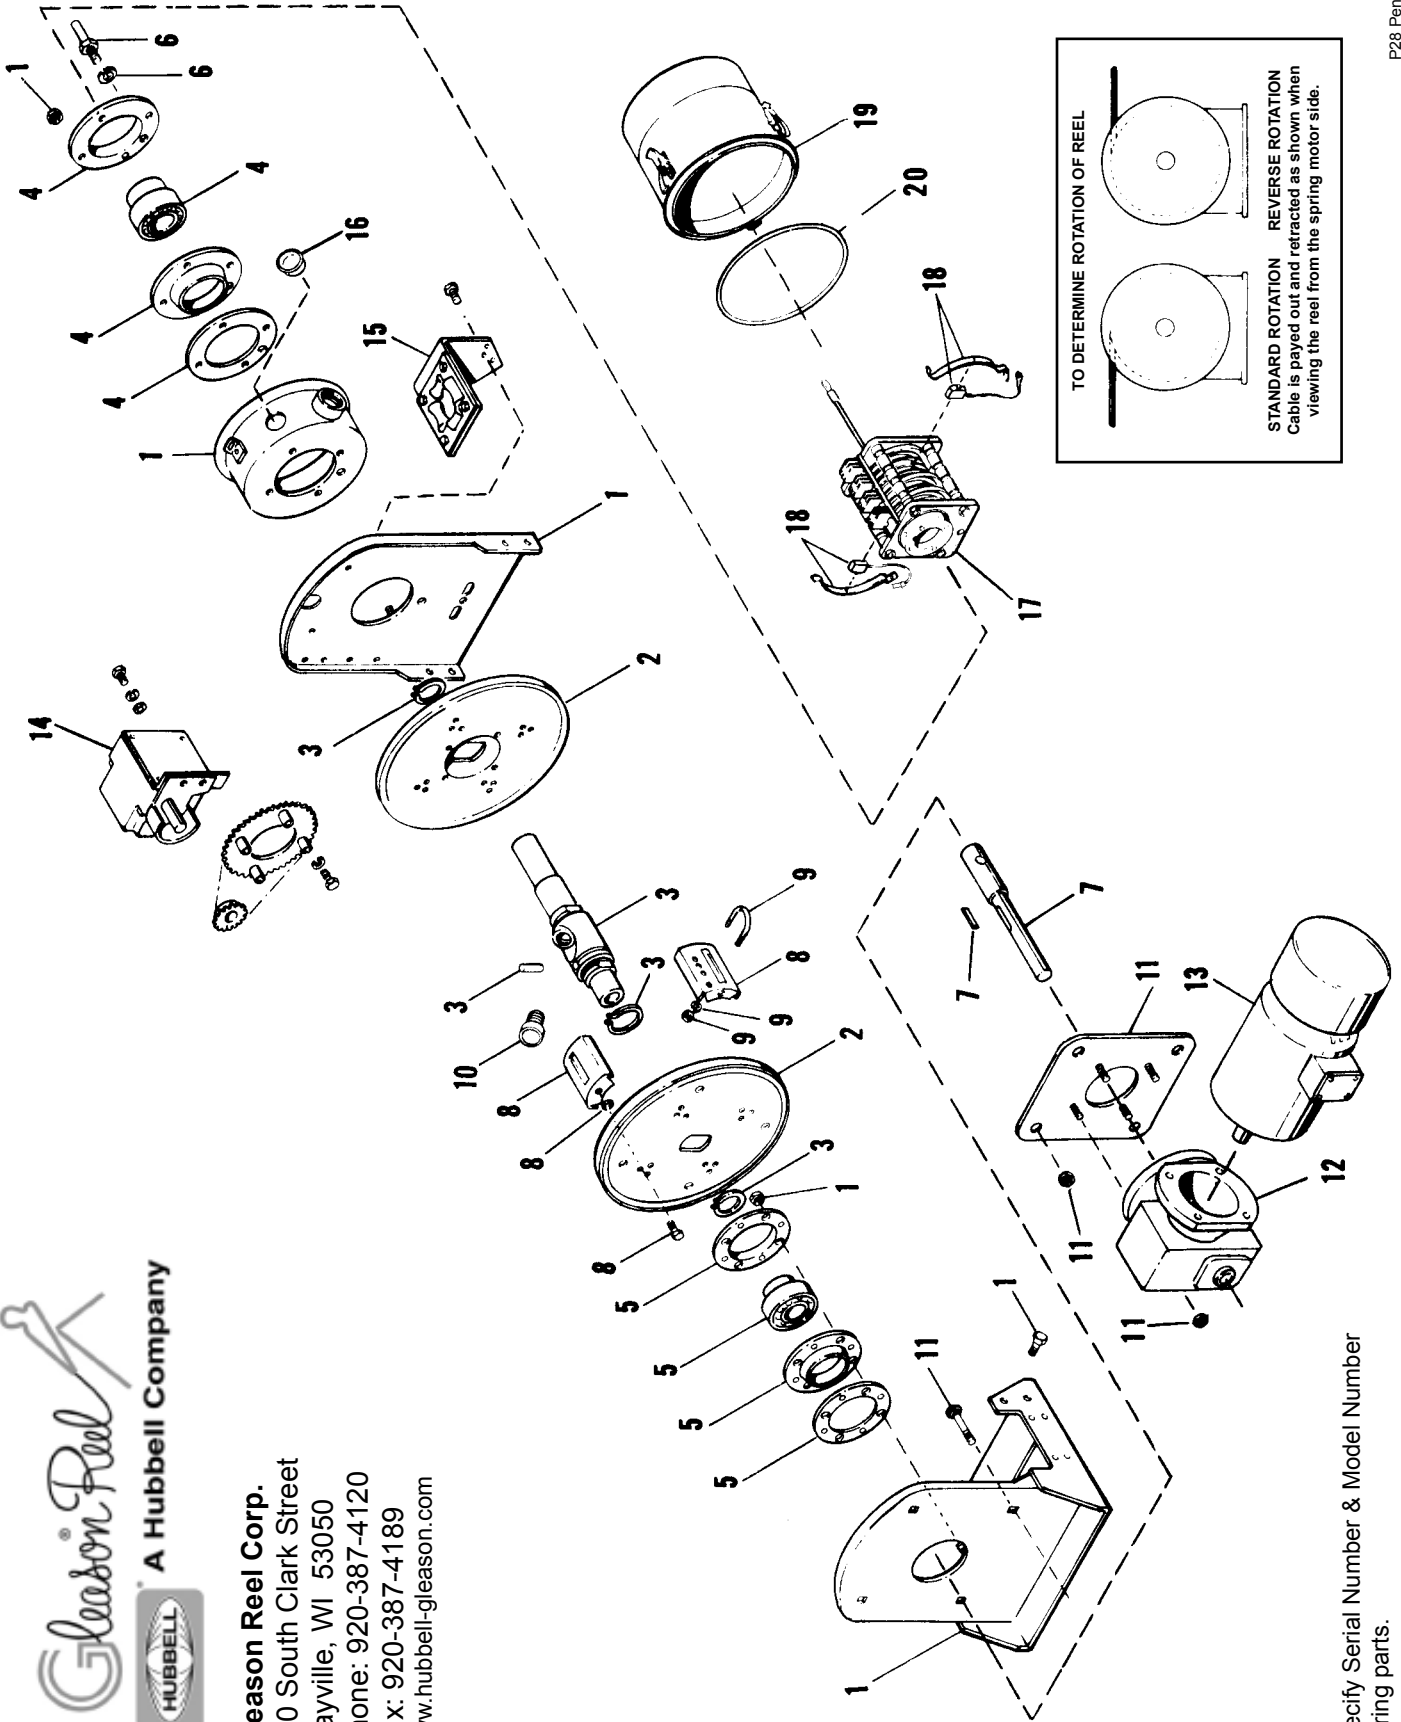

Gleason Reel Corp.
600 South Clark Street
Mayville, WI 53050
Phone: 920-387-4120
Fax: 920-387-4189
www.hubbell-gleason.com