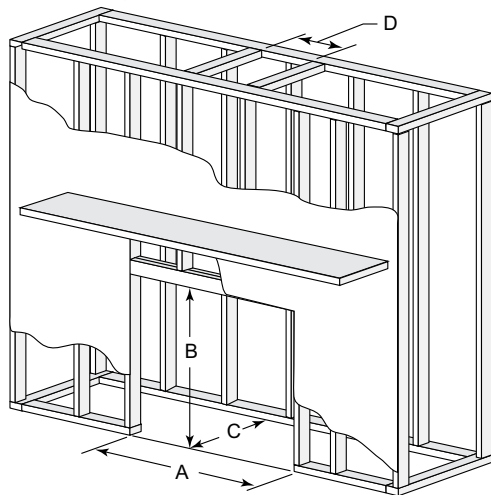

Caliber nXt Series Technical Specifications

Product Dimensions

Framing Dimensions

FRAMING DIMENSIONS				
Model	A Rough Opening (Width)	B* Rough Opening (Height)	C Rough Opening (Depth)	D Rough Opening (DVP Pipe)
CNXT4236	42"	38-3/4"	23-1/2"	10"
CNXT4842	48"	38-3/4"	23-1/2"	10"