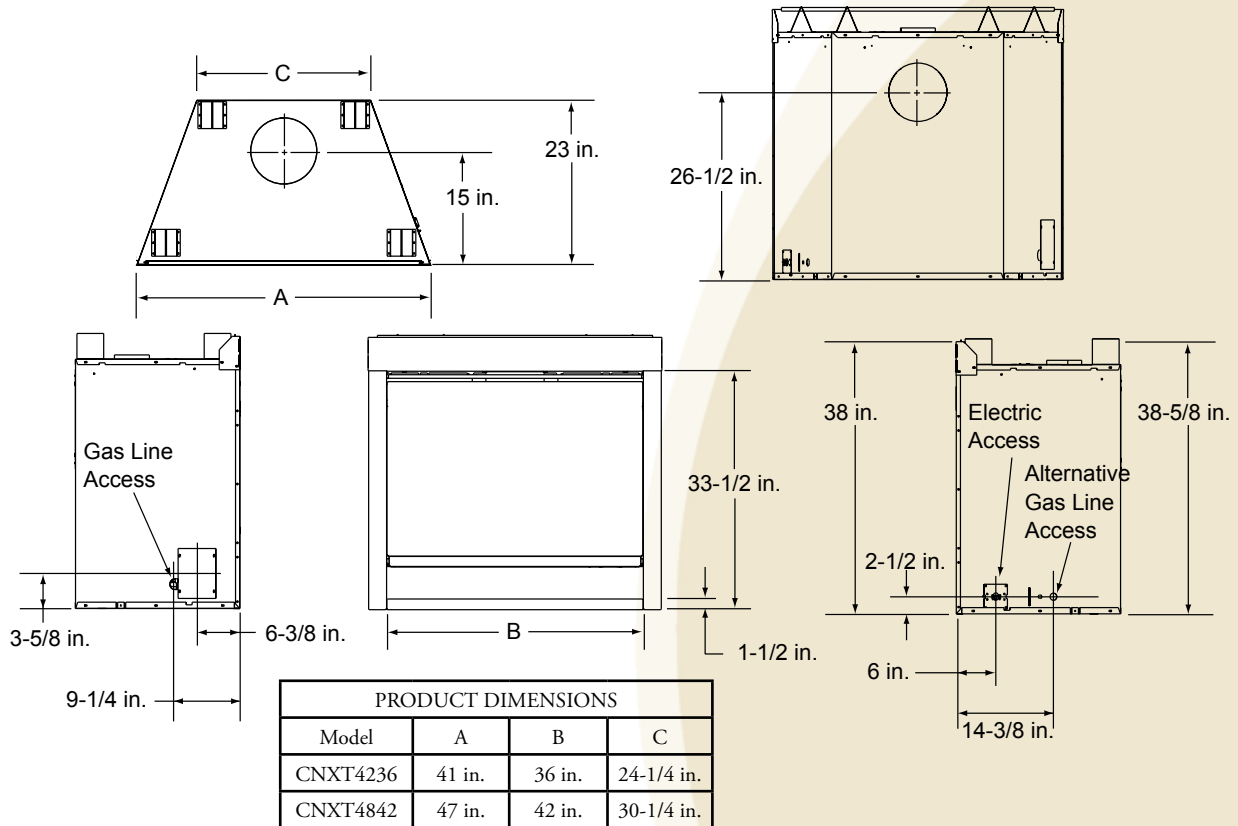

Caliber nXt Series Technical Specifications

Product Dimensions

Framing Dimensions

FRAMING DIMENSIONS				
Model	A Rough Opening (Width)	B* Rough Opening (Height)	C Rough Opening (Depth)	D Rough Opening (DVP Pipe)
CNXT4236	42"	38-3/4"	23-1/2"	10"
CNXT4842	48"	38-3/4"	23-1/2"	10"