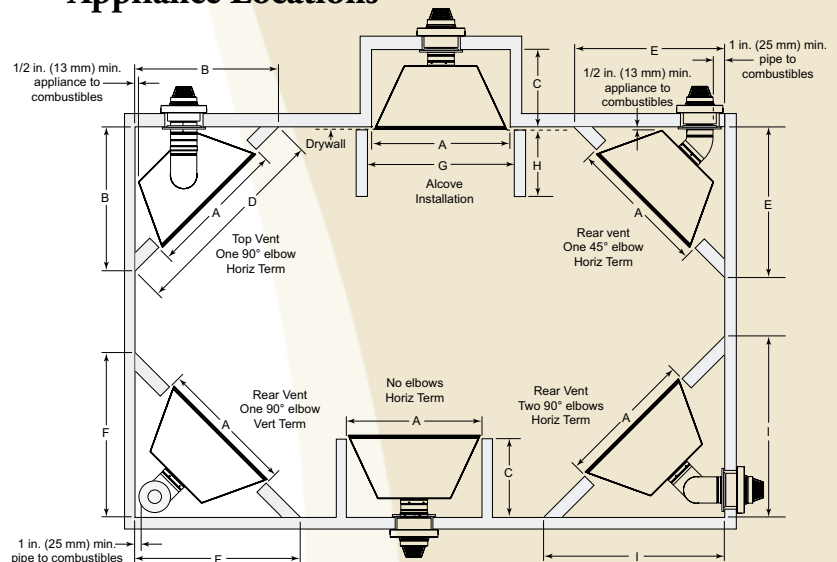

Caliber nXt Series Technical Specifications

Product Dimensions

Framing Dimensions

FRAMING DIMENSIONS				
Model	A Rough Opening (Width)	B* Rough Opening (Height)	C Rough Opening (Depth)	D Rough Opening (DVP Pipe)
CNXT4236	42"	38-3/4"	23-1/2"	10"
CNXT4842	48"	38-3/4"	23-1/2"	10"

Appliance Locations

APPLIANCE LOCATIONS									
Model	A	B	C	D	E	F	G	H	I
CNXT4236	42"	50-5/8"	23"	71-5/8"	50-5/8"	52-5/8"	43"	48"	59-3/4"
CNXT4842	48"	55-1/4"	23"	78-1/4"	55-1/4"	55-1/4"	49"	48"	59-3/4"

*NOTE: When finishing the appliance with the Harbor surround, the appliance **must** be raised 1-1/4" off floor. Adjust framing and vent locations accordingly.

Please refer to installation instructions for complete specifications and framing dimensions when installing this product. Go to www.heatilator.com to download.