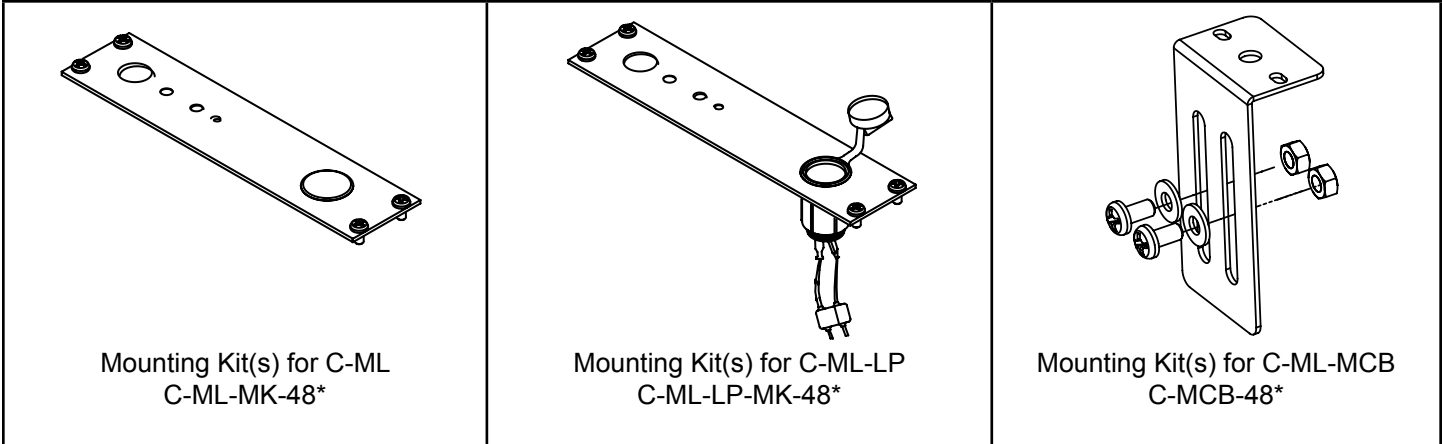

Halogen Map Light

Mounting Kit

48 Pack... SAVE!

Mounting Kit(s) for C-ML
C-ML-MK-48*

Mounting Kit(s) for C-ML-LP
C-ML-LP-MK-48*

Mounting Kit(s) for C-ML-MCB
C-MCB-48*

Holes are pre-drilled to accept old & new map light.

Part Number	Description
C-ML-MK-48	48 Pack 2" Plate Only w/Hardware for Map Light (Map Light not included) – Includes wire harness
C-ML-LP-MK-48	48 Pack 2" Plate Only w/Lighter Outlet & Hardware for Map Light (Map Light not included) – Includes wire harness
C-MCB-48	48 Pack Mic Clip Bracket w/Hardware for Map Light or Mic Clip (Map Light or Mic Clip not included)

*Bulk packaging via stacked plates with one bag of hardware.

Map Lights by Havis-Shields available in 12" or New longer 18" length