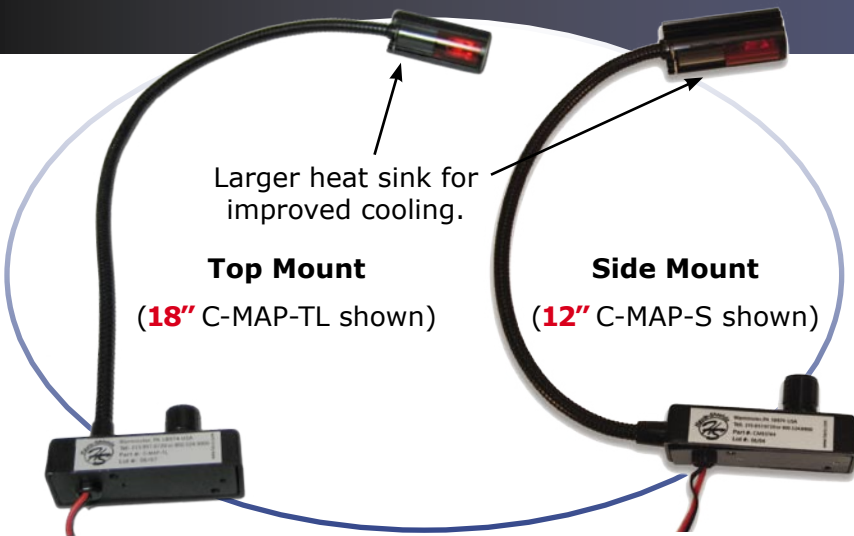

# Halogen Map Light

Side or Top Mount Available

Larger heat sink for improved cooling.

**Top Mount**

(18" C-MAP-TL shown)

**Side Mount**

(12" C-MAP-S shown)

Top or Side Mount Gooseneck Map Light available in 12" or 18" for your mounting needs.

Standard red lens cover and dimmer switch reduces nighttime vision loss.

Easy to slide lens for red or white light. Permanent red lens will not fall out!

- Provides wider beam and more light than LED models
- Available with either top-mounted or side-mounted gooseneck
- Easy-to-slide permanent red lens for red or white light
- Permanent clear lens to prevent accidentally touching the lamp
- Durable construction, with die-cast housing and long-life flexible gooseneck (12" or 18" in length)
- High-quality dimmer switch
- Lamp is 5 watt T3 bi-pin (draws .42 amps @ 12VDC)
- 12" wire lead (18 gauge) with stripped ends.
- 12" light standard on C-ML; C-ML-MCB; C-ML-LP; C-ML-LP2; C-ML-PS2; C-ML-MLB; C-ML-1.