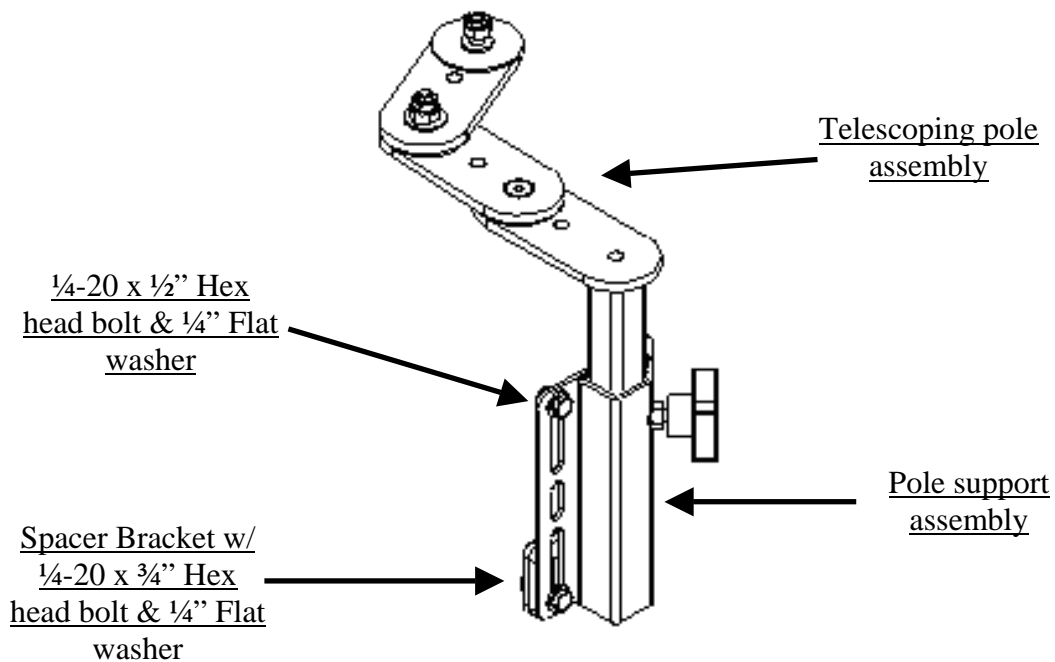

INSTALL INSTRUCTIONS C-TCB-7-IMP TELESCOPING COMPUTER BASE CHEVROLET IMPALA SPECIFIC C-SERIES-IMP CONSOLIDATOR® CONSOLE MOUNT (Example: C-1400-IMP)

TOOLS REQUIRED:

3/16" Allen wrench

Open-end wrench set

HARDWARE & COMPONENTS:

<u>QTY</u>	<u>DESCRIPTION</u>	<u>PART #</u>
1	Pole support assembly	CM93071-7
1	Telescoping pole assembly	CM93072-1
1	Spacer bracket	CM93381
4	1/4-20 Hex nut	GSM30005
4	1/4" Flat washer	GSM31005
2	1/4-20-x 1/2" Hex head bolt	GSM33000
2	1/4-20 x 1" Hex head bolt	GSM33002

Always!

- Read all instructions before installing any Havis-Shields Equipment Corp products.
- Check for obstructions (Wire, brake lines, fuel tank, etc.) before drilling any holes!
- Use hardware provided with install kit