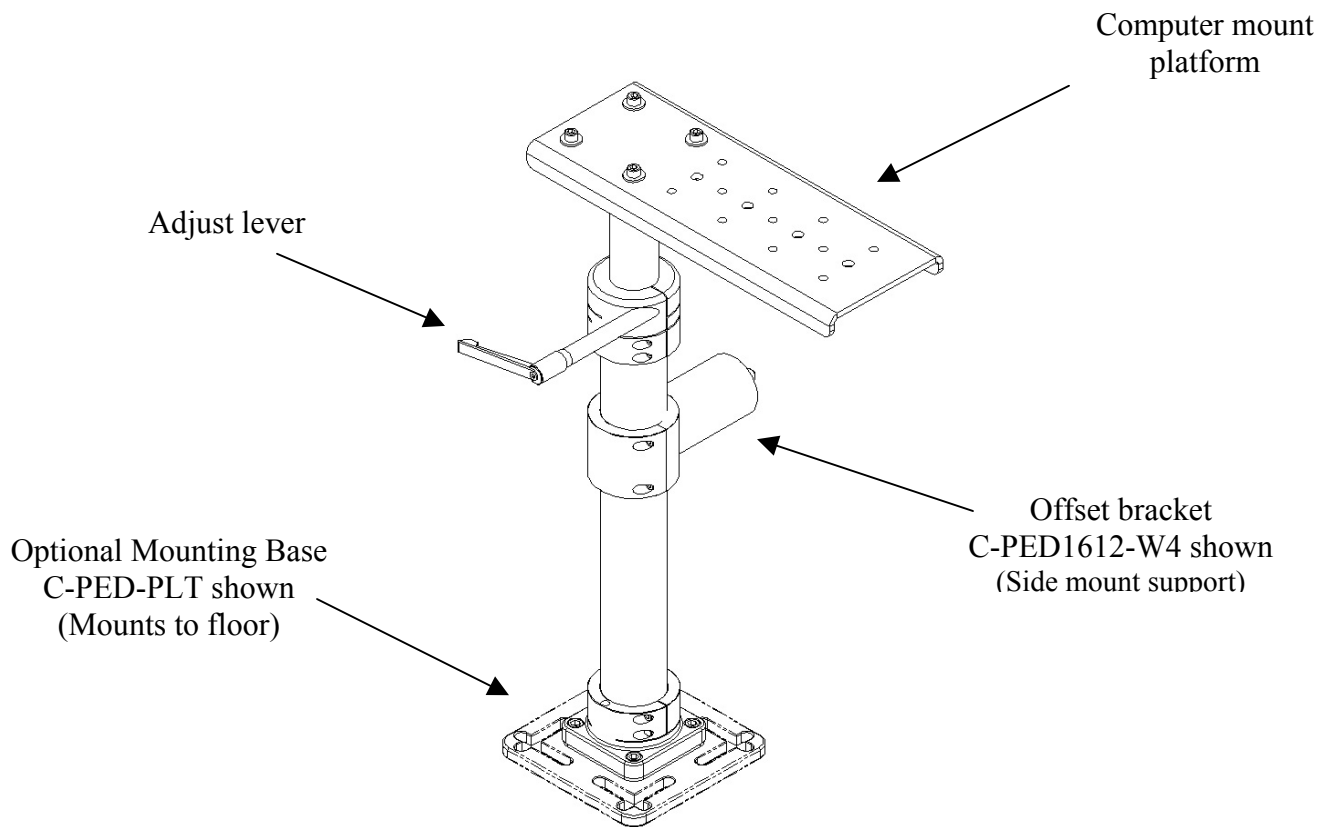

1. SUBASSEMBLY:

- Determine location in vehicle where you can obtain a side and floor mount.
- Be sure that determined locations would accept mounting bolts and screws without interference to other controls, wires, etc.

2. INSTALLATION

- The C-PED Series mounts to a horizontal flat surface as well as a vertical flat surface. Determine location to obtain both.
- With offset bracket positioned against flat surface, (i.e., console, divider wall, etc.), mark and drill 5/16" hole at location of bolt on offset bracket.
- Bolt offset bracket to "flat surface" using a fender washer and 5/16" nut.
- Bolt C-PED1612 to floor of vehicle using 1/4" x 1" - 1 1/2" hex head lag bolts, depending on particular vehicle application.
- Mount optional laptop mounts (C-3090 series), monitor mounts (C-3522), keyboard mounts (C-3329) or tilt swivels (C-3075 series) (optional - order separately) using 1/4-20 x 3/4" bolts, washers, and nylock nuts.