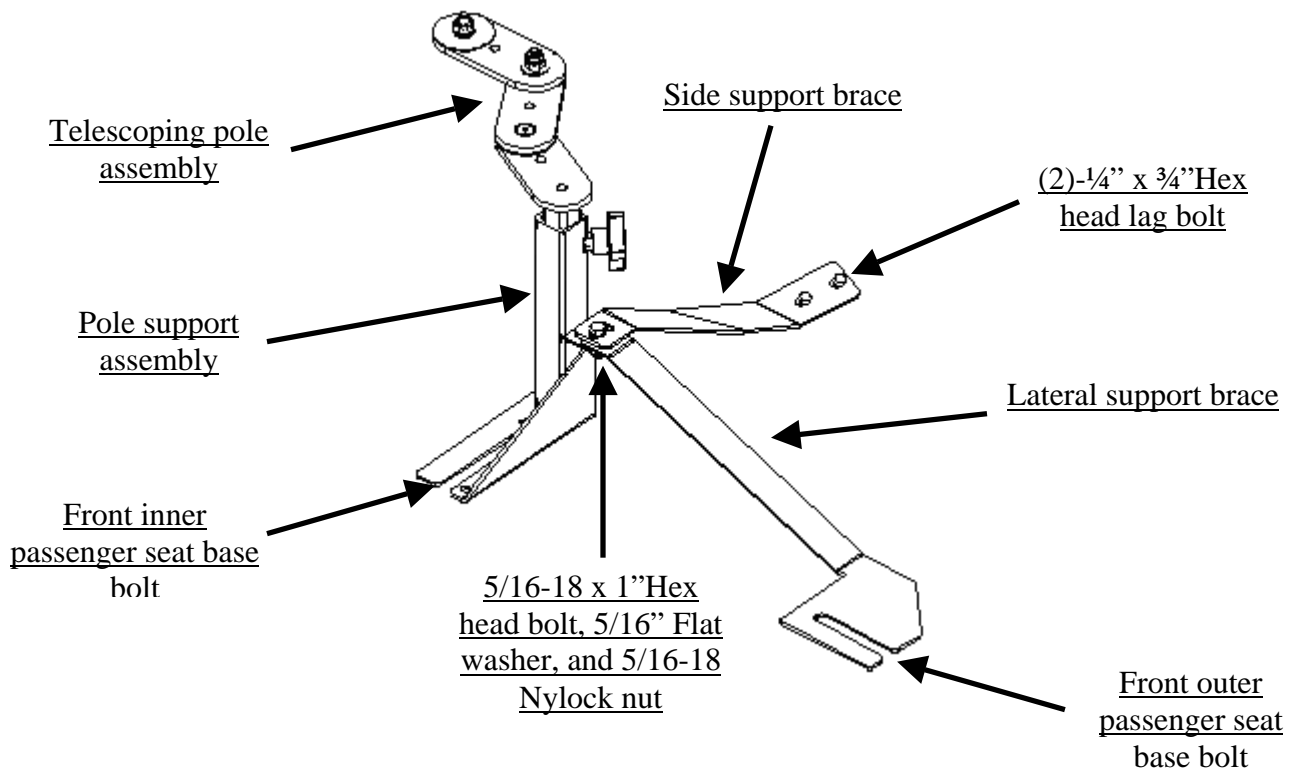

INSTALL INSTRUCTIONS C-TCB-4 TELESCOPING COMPUTER BASE 1995-2003 CHEVROLET/GMC S-15 JIMMY, S-15 SONOMA, S-10 BLAZER, S-10 PICK-UP

TOOLS REQUIRED:

3/16" Allen wrench
3/8" Metric socket set
3/8" Standard socket set

3/8" Ratcheting wrench
Open-end wrench set
Powered drill w/ 3/16" drill bit

HARDWARE & COMPONENTS:

<u>QTY</u>	<u>DESCRIPTION</u>	<u>PART #</u>
1	Pole support assembly	CM93071-4
1	Telescoping pole assembly	CM93072-1
1	Side support brace	CM93115
1	Lateral support brace	CM93126
1	5/16-18 Nylock nut	GSM30017
2	5/16" Flat washer	GSM31006
1	5/16-18 x 1" Hex head bolt	GSM33012
2	1/4" x 3/4" Hex head lag bolt	GSM33060-1

SUB ASSEMBLY:

1. Confirm receipt of all hardware and components.
2. Loosen or remove front inner and outer passenger seat bolts on vehicle.

INSTALLATION:

1. Mount C-TCB-4 into vehicle

- Slide pole support assembly between front inner seat base mount and floor of vehicle.
- Loosely attached factory seat bolt.
- Slide lateral support brace between front outer, seat base mount, and floor of vehicle.
- Attach lateral support brace and side support brace to welded tab on side of pole support assembly and loosely attach using 5/16-18 Hex head bolt, washers and nylock nut.
- Position assembly on passenger seat base and completely tighten factory seat bolts.
- Mount side support brace to vehicle using 1/4" x 3/4" Hex head lag bolts. A 3/16" pilot is required.

Note: When mounting side support brace to floor of vehicle, be sure to check for obstructions prior to drilling or lag bolting to floor.

- Mount optional C-3090, computer-mounting platform, to telescoping pole assembly using hardware and instructions provided with C-3090.