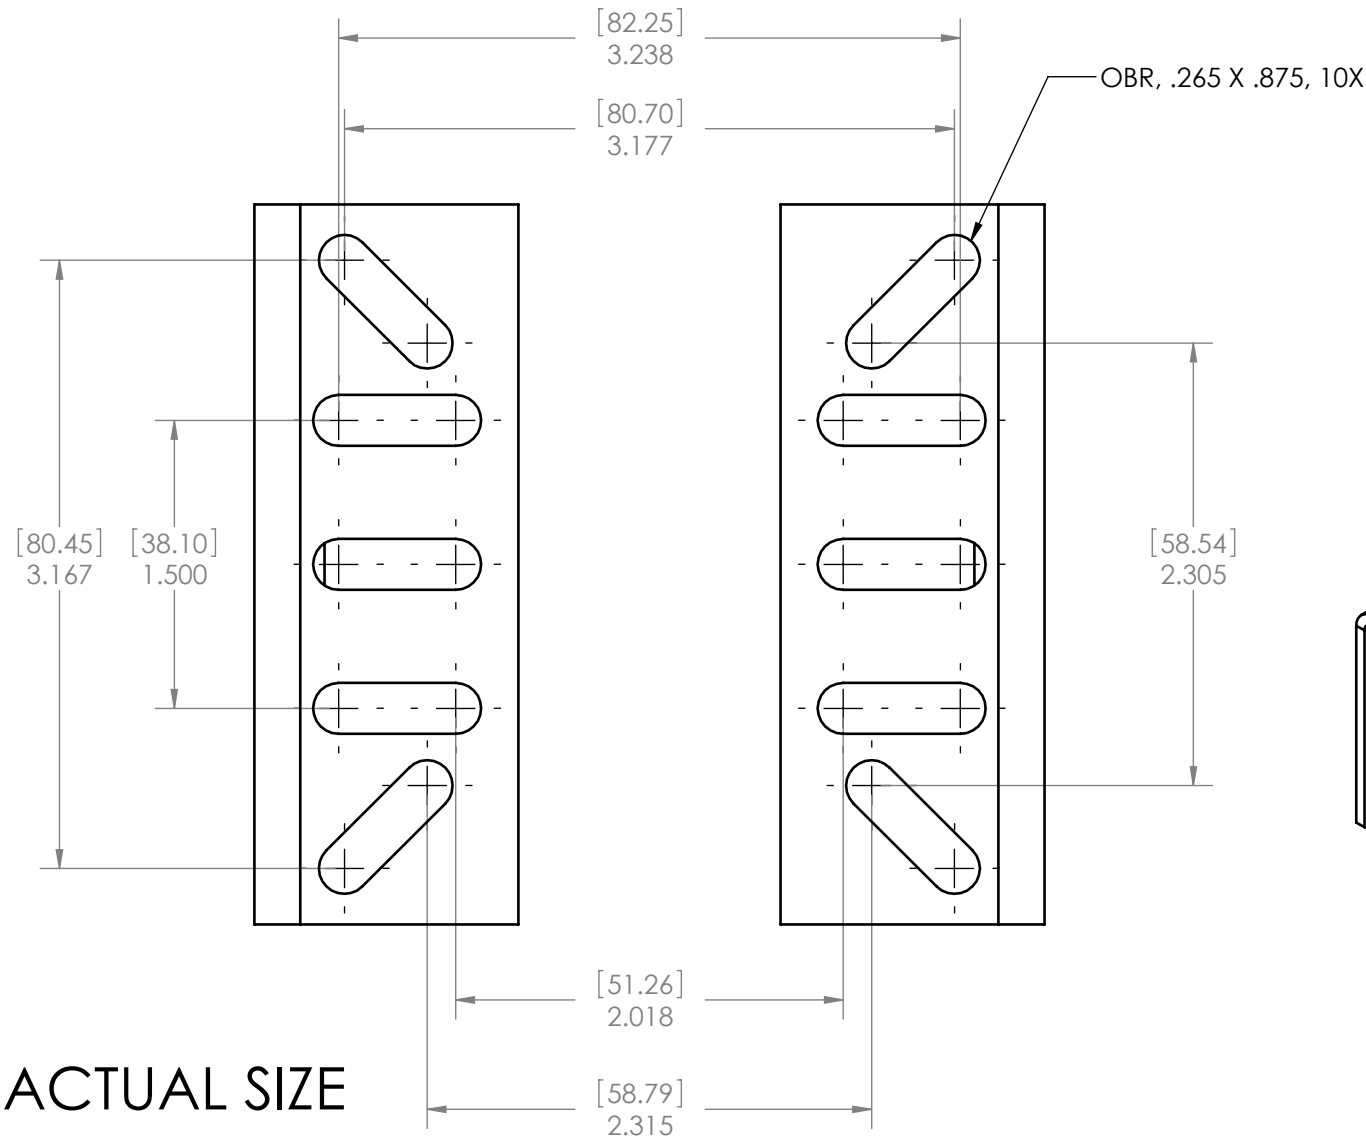

C-3075-3S TEMPLATE LO PROFILE TILT/SWIVEL ADAPTER

- USED TO MOUNT LAPTOP MOUNTING PLATE TO TELESCOPING COMPUTER BASE (TCB) OR STOUT MOUNT SERIES
- 360° SWIVEL & 85° TILT
- FIXED 2.5" HEIGHT
- SHORT LOCKING HANDLE