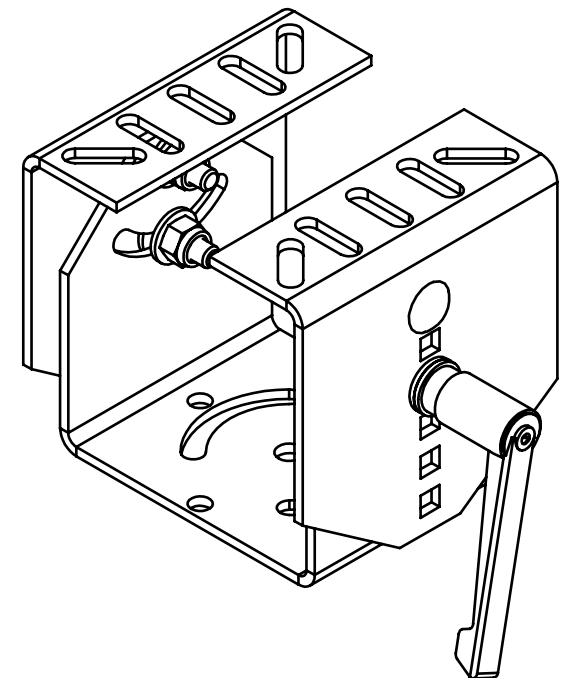

C-3075-3S TEMPLATE LO PROFILE TILT/SWIVEL ADAPTER

- USED TO MOUNT LAPTOP MOUNTING PLATE TO TELESCOPING COMPUTER BASE (TCB) OR STOUT MOUNT SERIES
- 360° SWIVEL & 85° TILT
- FIXED 2.5" HEIGHT
- SHORT LOCKING HANDLE

ACTUAL SIZE