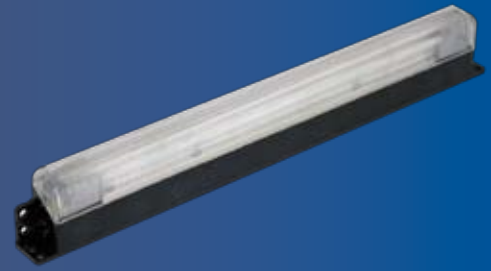

# Cold Cathode Compartment Light

The economical alternative to LEDs

Perfect for interior trunk or compartment applications, or exterior applications like pump panels or ground lighting.

Can be mounted horizontally or vertically. Slim profile designed to fit into tight spaces.

High quality lens will not yellow or break under normal impact.

## Introducing the new "Cold Cathode" Compartment light

- Another breakthrough lighting technology from Havis-Shields
- Super efficient, cold cathode fluorescent technology features:
- Nearly endless 18,000 hour lamp life
- "Daylight" quality 4500K color temperature light
- Draws only 0.6 amps at room Temperature, 1.6 amp max
- Instant "on", reaches full light output in seconds in all environments
- Low profile, space saving design (14"L, 1"W, 1.94"H)
- High quality lens will not yellow or break under normal impact
- Perfect for interior trunk or compartment applications, or exterior applications like pump panels or ground lighting.
- 5-year complete fixture warranty

KR-CCL-1-WP

KR-CCL-2-WP

Part Number	Description
KR-CCL-1-WP	Cold Cathode Compartment Surface Mount Light with 12" Lead and Switch
KR-CCL-2-WP	Cold Cathode Compartment Surface Mount Light with Dual Wire Leads and Connectors
KR-CCL-3-WP	Cold Cathode Compartment Surface Mount Light with no Switch