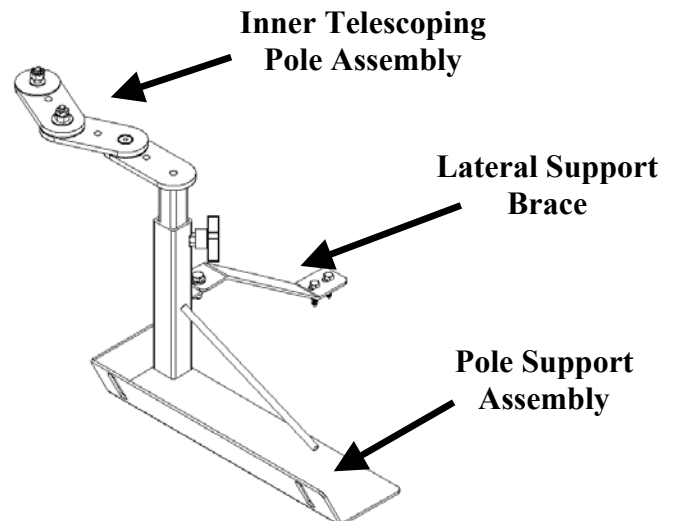

INSTALL INSTRUCTIONS C-TCB-34 TELESCOPING COMPUTER BASE 2004-2008 GMC / CHEVROLET CANYON/COLORADO

TOOLS REQUIRED:

Ratcheting Wrench
Standard & Metric Socket Set

Power Drill
Drill Bit Set

HARDWARE:

<u>QTY</u>	<u>DESCRIPTION</u>	<u>PART #</u>
2	1/4" x 1" Hex head lag bolts	GSM33060
1	5/16-18 Nylock Nut	GSM30017
1	5/16-18 x 1" Hex head bolt	GSM33012
2	5/16" Flat Washers	GSM31006
1	Pole Support Assembly	CM97031-34W
1	Lateral Cross Brace	110-000034
1	Inner Telescoping Pole Assembly	CM93072-1

Always!

- Read all instructions before installing any Havis-Shields Equipment Corp products.
- Disconnect the vehicle battery. Removing seat bolts on some vehicles may give the vehicles computer a false reading, causing a warning light on the instrument cluster. This requires the vehicles' computer to be reset with a vehicle diagnostics tool.
- **Check for obstructions (Wire, brake lines, fuel tank, etc.) before drilling any holes!**
- Use only hardware provided with install kit.
- For product support, visit the Install Instructions Section of our website at <http://havis.com/Installation/Installation.html>, email technicalsupport@havis.com or call 1-800-524-9900 and ask for technical support.

SUB ASSEMBLY:

1. Confirm receipt of all parts.
2. Remove passenger side, front seat bolts.

INSTALLATION:

1. Mount C-TCB-34:

- Press back on seat and slide Pole support assembly between seat bracket and floor of vehicle.
- Line up slots in Pole support assembly with bolt holes on floor.
- Reattach bolts removed in sub-assembly. Hand-tighten only.
- Attach Lateral cross brace to tab on side of TCB using 5/16-18 x 1" bolts, washers and Nylock nut. Tighten.
- Pre-drill 5/32" holes into floor of vehicle where support brace and floor meet.
- Attach to vehicle using (2) 1/4" x 1" Hex head lag bolts.
- Completely tighten seat bolts and insert Telescoping Pole.