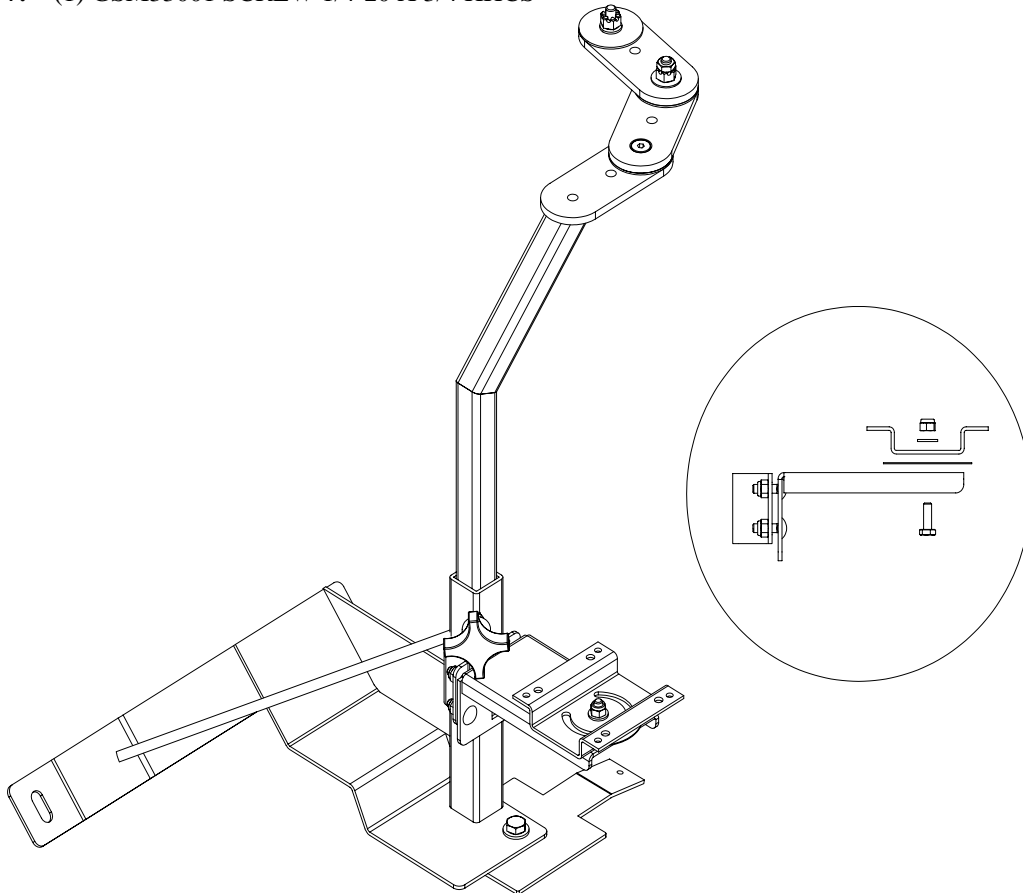

INSTALL INSTRUCTIONS

C-3413 TCB SIDE ADAPTER PLATE OPTION

C-3085-UN-1 SWIVEL COMPUTER MOUNT

LO PROFILE WITH HARDWARE

PARTS INCLUDED - INSTALL IN SEQUENCE LISTED BELOW:

1. (1) GSM30016 1/4-20 NYLOCK NUT
2. (1) CM86600 1/16" NYLON SPACER
3. (1) CM93081 WASHER TEFLON 2.75" WHITE
4. (1) C-3082-3 SWIVEL MOUNT BRACKET LOW HAT
5. (1) CM93081 WASHER TEFLON 2.75" WHITE
6. (1) C-3413 TCB SIDE ADAPTER PLATE OPTION
7. (1) GSM33001 SCREW 1/4-20 X 3/4 HHCS