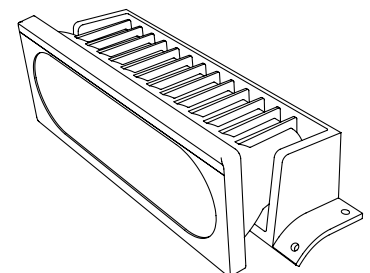

KR-15XX-SP-KOV
Spartan Mount

Call Today for Quick Delivery 1-800-524-9900 or visit www.havis.com

Download from Www.Somanuals.com. All Manuals Search And Download.

KR-1500-SP-KOV-NPR-1-07