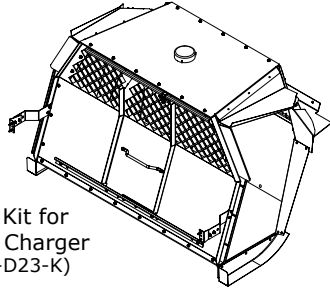

Sedan system (package) includes single compartment kit with one sliding front door, fold down interior window guards and aluminum door panels.

- Rugged black molded plastic trim is standard on Crown Victoria kit. Aluminum trim is standard on all other models.
- Utilizes entire rear passenger seat area
- Rear guard folds down to allow easy access and cleaning of rear window deck