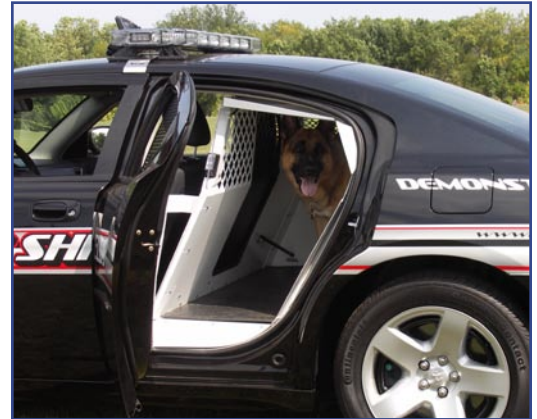

Manufactured by:

New Product Release!

K9 Transport Systems

All K9 Kits Featuring a
White Powder Coat Finish!

Ford Crown Victoria K9 Kit (KK-K9-F7-K)

Dodge Charger K9 Kit (KK-K9-D23-K)

Yukon/Tahoe 32" K9 Kit (KK-K9-C14-K-32)