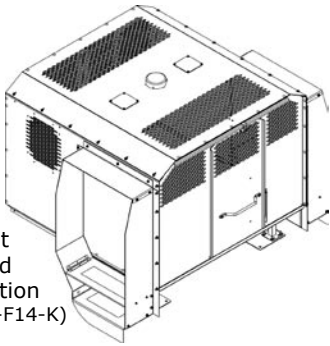

Sedan Kit for
Dodge Charger
(KK-K9-D23-K)

K9 Transport Systems for SUV's

SUV Kit
for Ford
Expedition
(KK-K9-F14-K)

SUV Kits include housing with one front sliding door, two side door tunnels, and aluminum fold down interior window guards and door panels.

- Small SUV kit measures 42" deep x 38" wide x 33" high (for Blazer, Trailblazer, Durango, and Explorer models)
- Large SUV kit measures 48" deep x 47" wide x 34" high (Slide-in center divider (KK-K9-DIVIDER-2) available on Large SUV units to create a two compartment unit for holding two K9's). Available for Tahoe, Yukon, Yukon XL, Expedition, and Excursion models.
- 32" Deep SUV kit available (32" deep x 47" wide x 34" high) for Tahoe, Yukon, Excursion, and Expedition
- Prisoner transport/K9 units. K9 space is on the driver side, prisoner space is on the passenger side.

With the dog's safety and comfort in mind, additional features are also available:

- Air circulation 4" fan (KK-K9-FAN)
- Emergency ventilation 12" fan (KK-K9-HA-FKT-I)
- Water container with stainless steel bowl & bracket (KK-K9-WATER)
- Remote door popper
- Heat sensor alarm

Vehicle Make & Model	Year	K-9 Kit Part Number	32" Deep K-9 Kit Part Number	PT/K-9 Kit Part Number
Chevrolet/GMC				
Impala	2006-2008	KK-K9-C19-K		
S-10 Blazer	1998-2003	KK-K9-C15-K		
Suburban/Yukon XL	2000-2008	KK-K9-C13-K	KK-K9-C13-K-32	KK-K9-C13-K-PT
Trailblazer (5 Passenger/short ONLY)	2002-2008	KK-K9-C16-K		
Yukon/Tahoe 4 Door	2000-2006	KK-K9-C14-K	KK-K9-C14-K-32	KK-K9-C14-K-PT
Yukon/Tahoe 4 Door	2007-2008	KK-K9-C20-K	KK-K9-C20-K-32	KK-K9-C20-K-PT
DaimlerChrysler				
Charger	2006-2008	KK-K9-D23-K		
Durango	1997-2003	KK-K9-D14-K		
Durango	2004-2008	KK-K9-D21-K		
Magnum	2005-2008	KK-K9-D22-K		
Ford				
Crown Victoria Sedan	1995-2008*	KK-K9-F7-K		
Crown Victoria Sedan with Fire Suppression Option	1998-2008	KK-K9-F7-K-FS		
Explorer 4 Door	2002-2007	KK-K9-F13-K		
Expedition	2003-2008	KK-K9-F14-K	KK-K9-F14-K-32	KK-K9-F14-K-PT
Excursion	2000-2006	KK-K9-F12-K	KK-K9-F12-K-32	

HAVIS-SHIELDS POLICE CANINE TRANSPORT KITS are a single-compartment module with aluminum side door panels, WGI series interior hinged window guards, rubber matting and dome light with switch. They must be assembled in the vehicle. Installation is quick and easy.

*Notes: Available for 2005 to 2006 Crown Victoria without fire suppression option- must specify when ordering

Call Today for Quick Delivery 1-800-524-9900 or visit www.havis.com