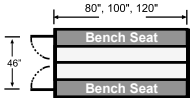

Two (2) Compartment

KK-x-80-02	KK-80-02	Kwik-Kit 80" - Dual Rear Entry Doors
KK-x-96-02	KK-100-02	Kwik-Kit 100" - Dual Rear Entry Doors
KK-x-114-02	KK-120-02	Kwik-Kit 120" - Dual Rear Entry Doors