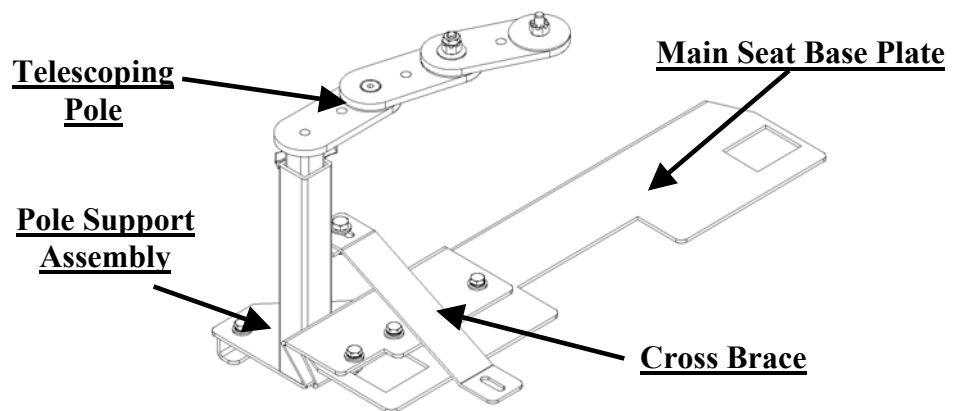

INSTALL INSTRUCTIONS C-TCB-30 2000-2005 CHEVROLET IMPALA

TOOLS REQUIRED:

Ratcheting Wrench
Torx Bit Set
Standard Socket Set

Standard Wrench Set
Screwdriver Set

HARDWARE:

<u>QTY</u>	<u>DESCRIPTION</u>	<u>PART #</u>
7	1/4-20 x 3/4" Hex Head Bolts	GSM33001
7	1/4" Flat Washers	GSM31005
7	1/4" Lock Washers	GSM31026
1	5/16-18 x 1" Hex Head Bolt	GSM33012
2	5/16" Flat Washers	GSM31006
1	5/16-18 Nylock Nut	GSM30017

MAIN COMPONENTS:

<u>QTY</u>	<u>DESCRIPTION</u>
1	Main Seat Base Plate
1	Pole Support Assembly
1	Cross Brace
1	Telescoping Pole

SUB ASSEMBLY:

1. Remove Passenger Seat:
 - Remove (2) T-50 torx bolts on passenger seat base.
 - Disconnect wire plug if vehicle has power seats.
 - Remove head rest on passenger seat.
 - Angle seat forward and pull back to remove seat, which is held down in the front by (2) hooks on the floor.

INSTALLATION:

1. Mount C-TCB-30:

- Position Main Seat Base Plate so that square cutouts are positioned where hooks for seat are located.
- Replace passenger seat sliding hooks into the floor first.
- Replace torx bolts (T-50).
- Mount Pole Support Assembly to Main Seat Base Plate using 1/4-20 x 3/4" Hex Head Bolts, Washers and Nuts.
- Attach Cross Brace to Pole Support Assembly using Tab on side of pole and 5/16-18 x 1" Hex Head Bolt, Washers and Nuts.
- Mount Cross Brace on passenger seat using existing hole.