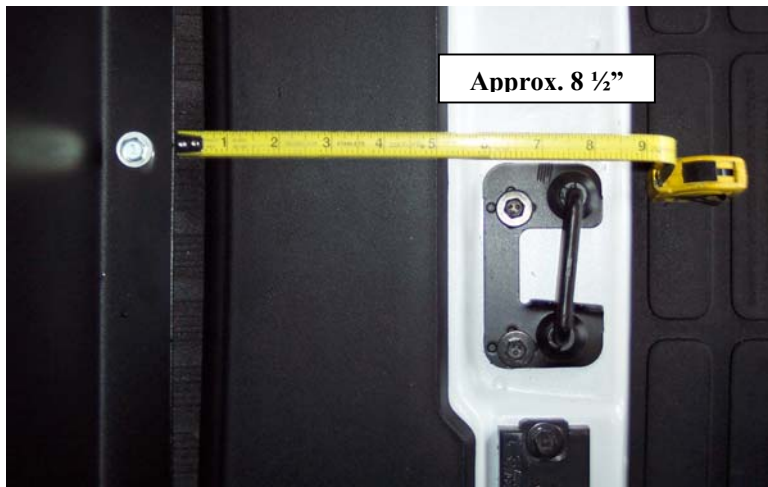

Bottom of Rear Partition Frame & Rear Door Frame.

Consolidator® • Kwik-Raze® • Collins Dynamics® • Kwik-Kit™ Prisoner Transports • K-9 Transports
75 Jacksonville Rd • P.O. Box 2099 • Warminster, PA 18974 • 800.524.9900 / 215.957.0720(P) • 215.957.0729 (F)
www.Havis.com

P-REAR-1^MFK-9_INST_9-07