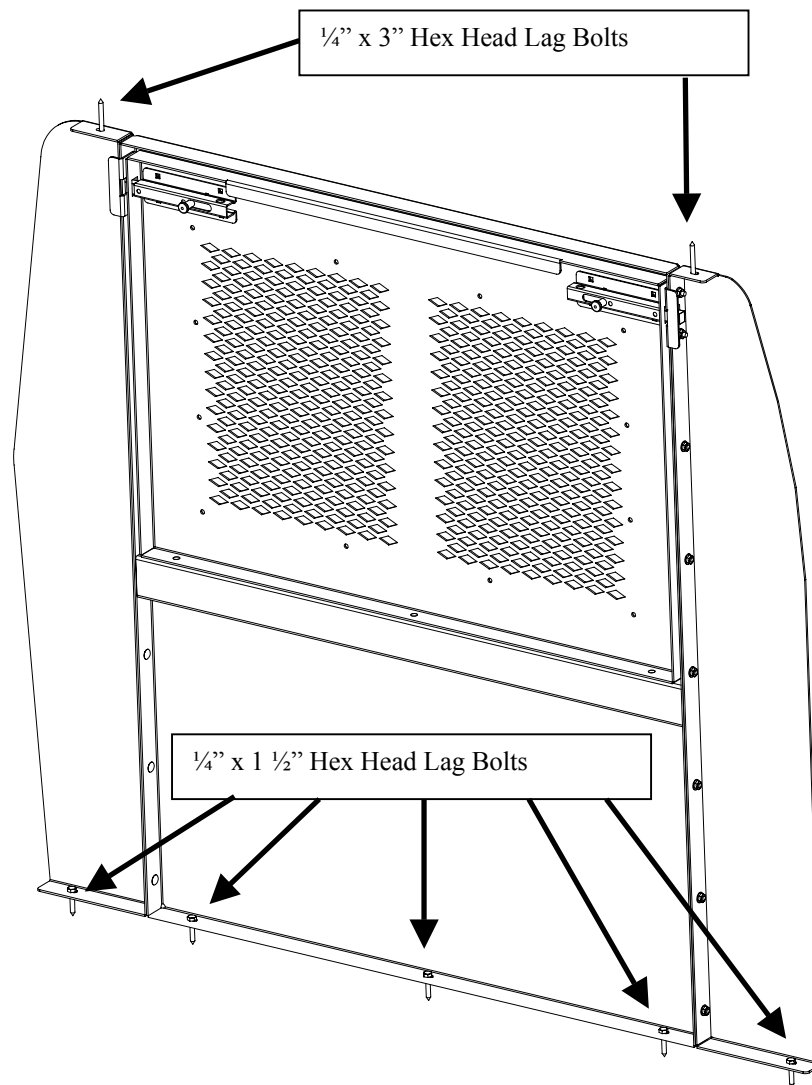

Bottom of Rear Partition Frame & Rear Door Frame.

Consolidator® • Kwik-Raze® • Collins Dynamics® • Kwik-Kit™ Prisoner Transports • K-9 Transports
75 Jacksonville Rd • P.O. Box 2099 • Warminster, PA 18974 • 800.524.9900 / 215.957.0720(P) • 215.957.0729 (F)
www.Havis.com

P-REAR-1^MFK-9_INST_9-07