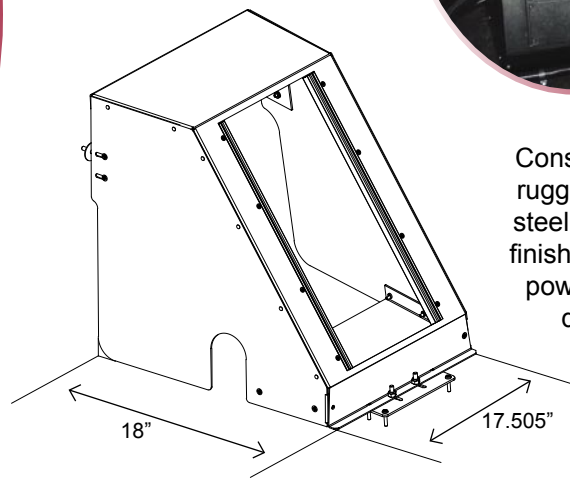

Constructed from rugged 14 gauge steel housing and finished with black powder coat for durability.

New Consolidator® 18" Vehicle Specific Console for '04-08 Ford Econoline Van Model E-250/E-350 by Havis-Shields

18" 28 lbs.

- Fits 2004-2008 Ford E-250/E-350 Econoline Van
- Easy to install
- No permanent modification required
- Designed to mount to vehicle floor surface
- No vehicle mounting kit required
- 14 gauge formed steel housing with extruded aluminum top frame.
- Includes up to (4) pairs of C-EB equipment brackets and up to (4) C-FP filler plates to enclose top of console (18" max)
- See pgs C24 – C33 for control head equipment brackets
- Measurements
 - Height = 19"
 - Width at Engine Cover = 17"
 - Width at Face (controls) = 13.5"
 - Depth for controls top = 9" middle = 12" bottom = 4"
 - Console Top Platform = 8.5" x 13.5" wide (tapers out to 17")
 - Extends out from Engine cover at floor = 20"
 - 55° angle