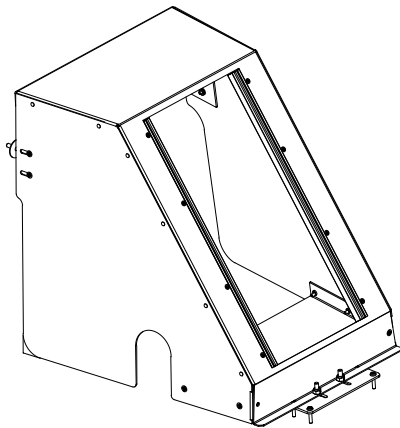

Vehicle Specific Console for Ford E-Series Van

C-VS-1800-ECO	Max. Equipm. Mounting Area	Weight