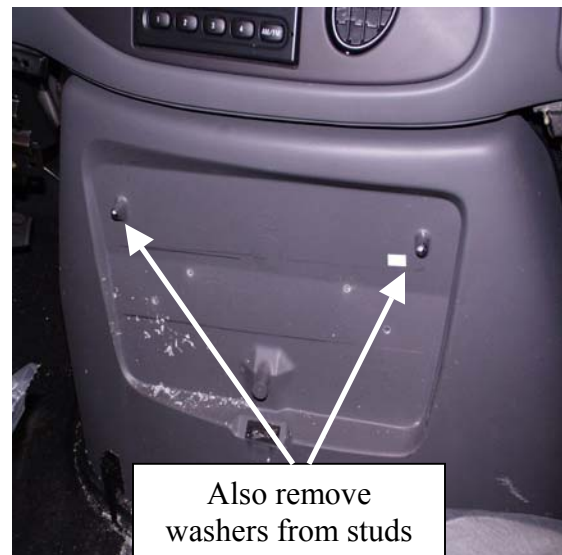

INSTALL INSTRUCTIONS C-VS-1800-ECO 2004-2008 FORD ECONOLINE VAN

TOOLS REQUIRED:

3/8" Standard Socket Set
3/8" Metric Socket Set
3/8" Ratcheting Wrench

Powered drill w/ drill bit set
Open-end wrench set
Screw driver set

HARDWARE & COMPONENTS:

<u>QTY</u>	<u>DESCRIPTION</u>	<u>PART #</u>
6	1/4-20 Nylock nut	GSM30016
4	1/4" Flat washer	GSM31005
2	1/4-20 x 3/4" Carriage bolt	GSM32000
4	1/4-20 x 1 1/4" Hex head bolt	GSM33003
4	#10 x 1" Phillips sheet metal screw	GSM33196
1	Torx Screw Hardware Kit	C-HK-1

Always!

- Read all instructions before installing any Havis-Shields Equipment Corp products.
- Check for obstructions (Wire, brake lines, fuel tank, etc.) before drilling any holes!
- Use hardware provided with install kit

INSTALL C-VS-1800-ECO:

1. Remove O.E.M. engine cover accessory package (cup holder/storage pocket).
2. Place new console housing with mount brackets against engine cover and floor. Mark engine cover and drill four (4) - 5/16" diameter holes. Mark outline of floor bracket.