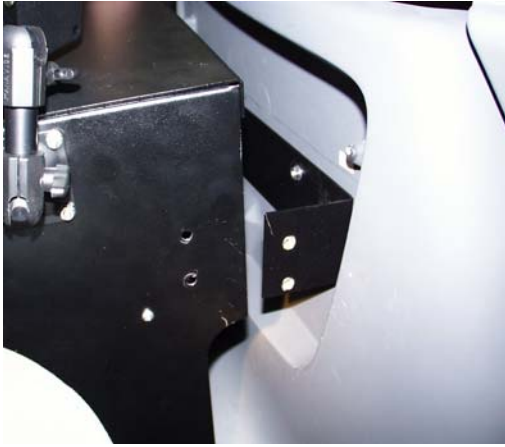

6. Attach Console to Mount Brackets.