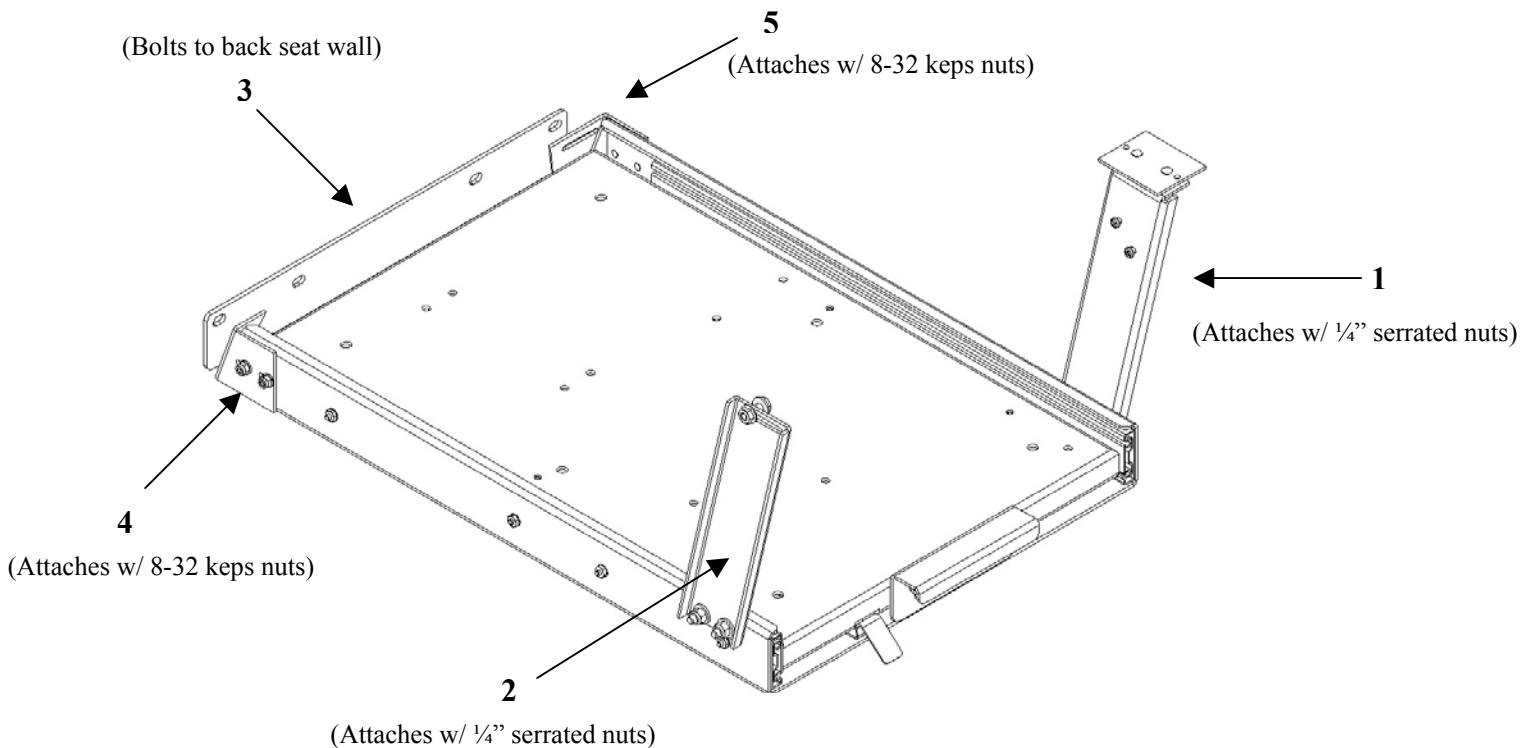

INSTALL INSTRUCTIONS C-TTB-CV HALF SIZE TRUNK TRAY 1995-2008 FORD CROWN VICTORIA

TOOLS REQUIRED:

Ratcheting wrench
Sockets - 7/16", #10, #8

Screwdriver set
Wrench – 7/16"

HARDWARE:

ITEM#	QTY	DESCRIPTION	PART #
1	1	Passenger side front foot	S-1-000958
2	1	Driver side front foot	S-1-000959
3	1	Support plate	S-1-000964
4	1	Driver side rear foot	S-1-TA001HBS1-006A
5	1	Passenger side rear foot	S-1-TA001HBS1-006B
	11	1/4" Flat washer	GSM31005
	11	1/4" Serrated nut	GSM30023
	5	1/4" x 3/4" Hex head bolt	GSM33001
	4	8-32 Keps nut	GSM30027

INSTALL INSTRUCTIONS: (refer to drawing on previous page)

1. Remove spare tire and jack from trunk.
2. Slide tray into the top shelf of the trunk.
3. Loosely attach (items #1 & 2) front mounting feet to the tray, using $\frac{1}{4}$ " x $\frac{3}{4}$ " Hex head bolts, washers, and nylock nuts.
4. Loosely attach front mounting feet to the vehicle, using $\frac{1}{4}$ " x 1" Hex head bolts, washers, and nylock nuts.
5. Loosely attach (items #4 & 5) driver/passenger side rear mounting feet to the tray, using $\frac{1}{4}$ " x $\frac{3}{4}$ " Hex head bolts, washers, and nylock nuts.
6. Loosely attach (items #4 & 5) driver/passenger side rear mounting feet to the vehicle, using $\frac{1}{4}$ " x 1" Hex head bolts, washers, and nylock nuts.
7. Check to see if tray opens and closes smoothly.
8. Tighten all hardware.