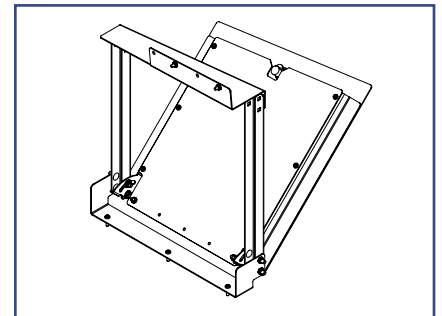

Manufactured by:

NEW Trunk Side Mounts

Safely mount important equipment: Havis-Shields fold-down trunk side mounts allows important electronic devices to be safely mounted in a secure area. (C-TSM-CHGR-P shown)

Locking latch provides a safe and secure mounting area. (C-TSM-CHGR-D shown)

Manufactured from strong 14-gauge black-powder coated steel. (C-TSM-CV-P shown)

New Trunk Side Mounts from Havis-Shields!

Safely store important electronics while keeping them easy to service!

- **Available for Dodge Charger and Ford Crown Victoria**
- **Locking Latch:** Locking latch ensures your equipment is protected when mount is in closed position.
- **Hinged Platform:** Fold down makes it easy to service your equipment.
- **Easy to Install:** Mounts on fender side of trunk and comes with a removable inner panel for easy bench top pre-assembly.
- **Mounting Area:** Charger mounting surface is 12" wide x 15" high. Crown Vic mounting surface is 12.5" wide x 14.5" high
- Passenger side mounts for Charger are recommended as battery is nearby and full size spare is offset on drivers side. Driver side for Crown Vic not available due to location of fuel shut-off switch.

Part Number	Description
C-TSM-CHGR-D	Trunk Side Mount '06-08 Dodge Charger (Driver Side)
C-TSM-CHGR-P	Trunk Side Mount '06-08 Dodge Charger (Passenger Side)
C-TSM-CV-P	Trunk Side Mount '98-08 Ford Crown Victoria (Passenger Side)