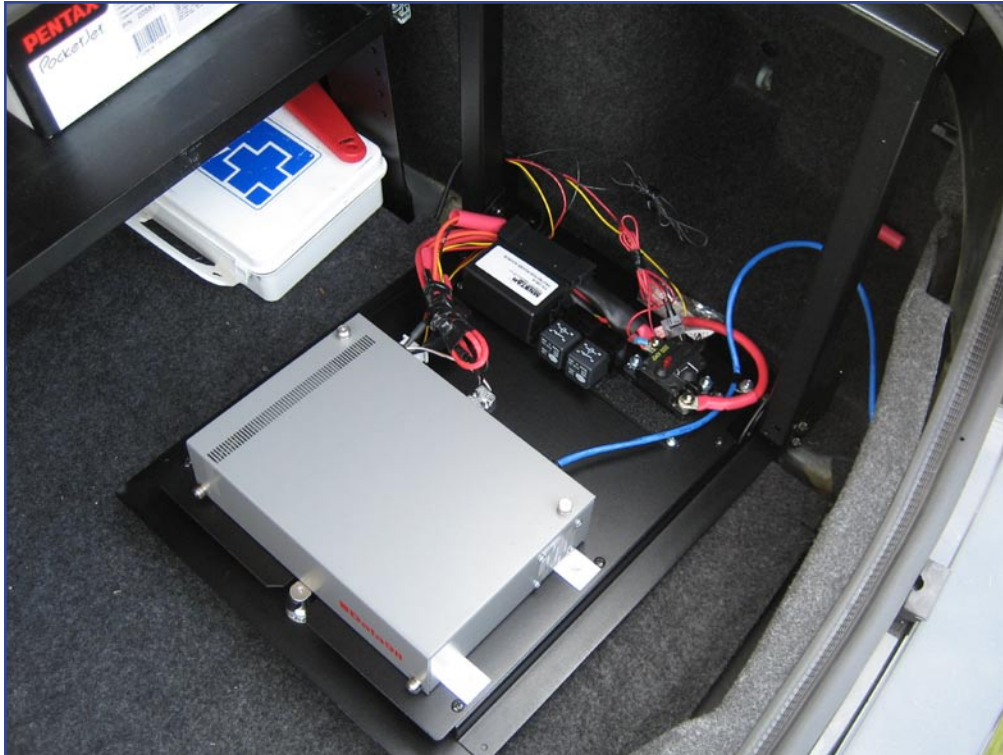

Manufactured by:

NEW Trunk Side Mounts

Safely mount important equipment: Havis-Shields fold-down trunk side mounts allows important electronic devices to be safely mounted in a secure area. (C-TSM-CHGR-P shown)

Locking latch provides a safe and secure mounting area. (C-TSM-CHGR-D shown)

Manufactured from strong 14-gauge black-powder coated steel. (C-TSM-CV-P shown)

New Trunk Side Mounts from Havis-Shields!

Safely store important electronics while keeping them easy to service!

- **Available for Dodge Charger and Ford Crown Victoria**
- **Locking Latch:** Locking latch ensures your equipment is protected when mount is in closed position.
- **Hinged Platform:** Fold down makes it easy to service your equipment.
- **Easy to Install:** Mounts on fender side of trunk and comes with a removable inner panel for easy bench top pre-assembly.
- **Mounting Area:** Charger mounting surface is 12" wide x 15" high. Crown Vic mounting surface is 12.5" wide x 14.5" high
- Passenger side mounts for Charger are recommended as battery is nearby and full size spare is offset on drivers side. Driver side for Crown Vic not available due to location of fuel shut-off switch.

Part Number	Description
C-TSM-CHGR-D	Trunk Side Mount '06-08 Dodge Charger (Driver Side)
C-TSM-CHGR-P	Trunk Side Mount '06-08 Dodge Charger (Passenger Side)
C-TSM-CV-P	Trunk Side Mount '98-08 Ford Crown Victoria (Passenger Side)