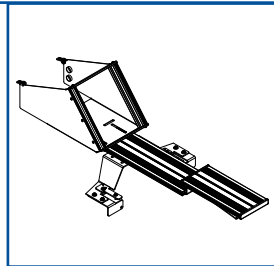

NEW
2006-2007 Chevrolet
Impala
Public Safety Vehicle Products

2006 Chevrolet Impala Vehicle Specific Console

This new vehicle-specific OEM replacement console provides professional and custom appearance. The console is manufactured from laser cut steel to precisely fit OEM dash trim. The formed steel housing and extruded aluminum frame provide strength for mounting up to 10" of emergency equipment.

C-VS-1000-IMP-1 shown above

Stout Mount™ Console

Versatile design allows for endless equipment configurations. Innovative swing-arm keyboard mounting.

C-SM-830

Laptop Computer Mount

Simple & economical computer mounting system to install. Ideal for limited space applications. Uses existing seat bolts to mount. Telescopes to desired height.

C-TCB-22

More Recommended Products for 2006-2007 Chevrolet Impala Products

Vehicle Specific Console
 10" Under dash console with C-B43 hump mount bracket (no holes drilled). Easy to install.

C-VS-1000-IMP-1

Vehicle Specific Console
 10" Under dash console with 30" long/two tier trak mount extrusion. C-B43 & C-B42 hump mount brackets included (no holes drilled). Easy to install.

C-VS-1000-IMP-1-TM

Vehicle Specific Mount
 Trak-Mount system designed specifically for the '06-07 Impala. Provides a versatile and very stable equipment mounting area for all Havis-Shields consoles and accessories.