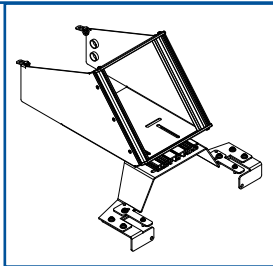

NEW
2006-2007 Chevrolet
Impala
Public Safety Vehicle Products

2006 Chevrolet Impala Vehicle Specific Console

This new vehicle-specific OEM replacement console provides professional and custom appearance. The console is manufactured from laser cut steel to precisely fit OEM dash trim. The formed steel housing and extruded aluminum frame provide strength for mounting up to 10" of emergency equipment.

C-VS-1000-IMP-1 shown above

Stout Mount™ Console

Versatile design allows for endless equipment configurations. Innovative swing-arm keyboard mounting.

C-SM-830

Laptop Computer Mount

Simple & economical computer mounting system to install. Ideal for limited space applications. Uses existing seat bolts to mount. Telescopes to desired height.

C-TCB-22

More Recommended Products for 2006-2007 Chevrolet Impala Products

Vehicle Specific Console
 10" Under dash console with C-B43 hump mount bracket (no holes drilled). Easy to install.

C-VS-1000-IMP-1

Vehicle Specific Console
 10" Under dash console with 30" long/two tier trak mount extrusion. C-B43 & C-B42 hump mount brackets included (no holes drilled). Easy to install.

C-VS-1000-IMP-1-TM

Vehicle Specific Mount
 Trak-Mount system designed specifically for the '06-07 Impala. Provides a versatile and very stable equipment mounting area for all Havis-Shields consoles and accessories.