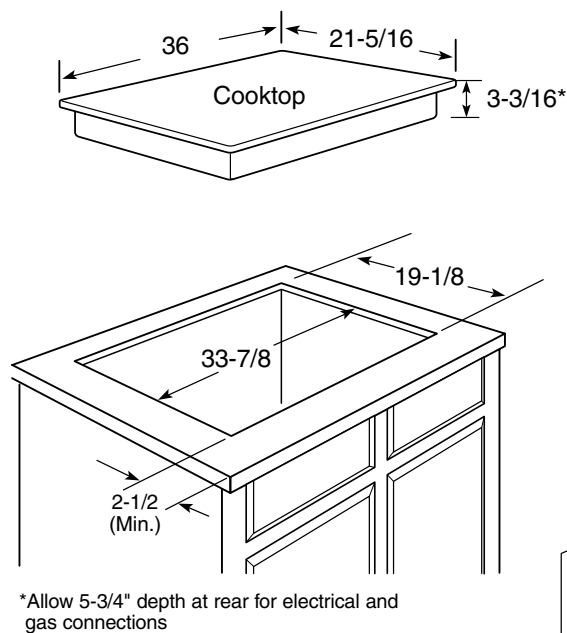

JGP970TEK/KEK/BEK GE Profile™ 36" Built-In Gas Cooktop

Dimensions and Installation Information

AGA Requirement: All gas cooktop models require 7/16" free area below cooktop height to combustible material. Requires 18" minimum from countertop to adjacent overhead cabinets.

Note: Curved front may interfere with some raised bullnose countertops. If installing with a GE Profile™ Telescopic Downdraft System, consult both cooktop and downdraft installation instructions packed with product before installing. Cooktop gas/electric supply may need to be re-routed to install downdraft.

Electrical Rating: 120V, 60Hz, 5A

Installation With Single Wall Oven Information:

30" Gas Cooktops are approved for use over select GE 27" and 30" Wall Ovens and Warming Drawers. 30" and 36" Gas cooktops are approved for use over 30" Wall Ovens and Warming Drawers. Refer to cooktop and wall oven/warming drawer installation instructions packed with product for current dimensional data.

Installation Information: Before installing, consult installation instructions, packed with product, for current dimensional data.

For answers to your Monogram®, GE Profile™ or GE® appliance questions, visit our website at ge.com or call GE Answer Center® service, 800.626.2000.

Dimension and installation information are shown in inches.