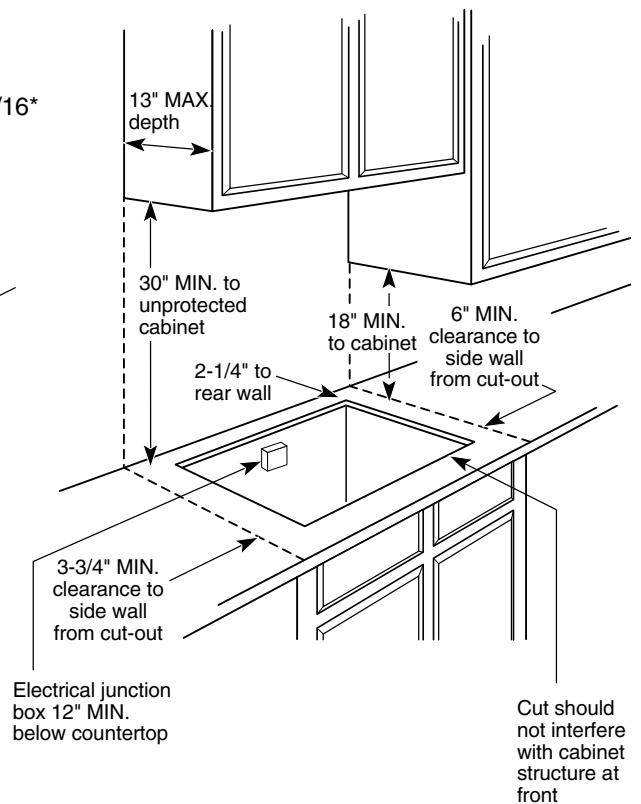

JGP970TEK/KEK/BEK GE Profile™ 36" Built-In Gas Cooktop

Dimensions and Installation Information

AGA Requirement: All gas cooktop models require 7/16" free area below cooktop height to combustible material. Requires 18" minimum from countertop to adjacent overhead cabinets.

Note: Curved front may interfere with some raised bullnose countertops. If installing with a GE Profile™ Telescopic Downdraft System, consult both cooktop and downdraft installation instructions packed with product before installing. Cooktop gas/electric supply may need to be re-routed to install downdraft.

Electrical Rating: 120V, 60Hz, 5A

Installation With Single Wall Oven Information:

30" Gas Cooktops are approved for use over select GE 27" and 30" Wall Ovens and Warming Drawers. 30" and 36" Gas cooktops are approved for use over 30" Wall Ovens and Warming Drawers. Refer to cooktop and wall oven/warming drawer installation instructions packed with product for current dimensional data.

Installation Information: Before installing, consult installation instructions, packed with product, for current dimensional data.

For answers to your Monogram®, GE Profile™ or GE® appliance questions, visit our website at ge.com or call GE Answer Center® service, 800.626.2000.

Dimension and installation information are shown in inches.