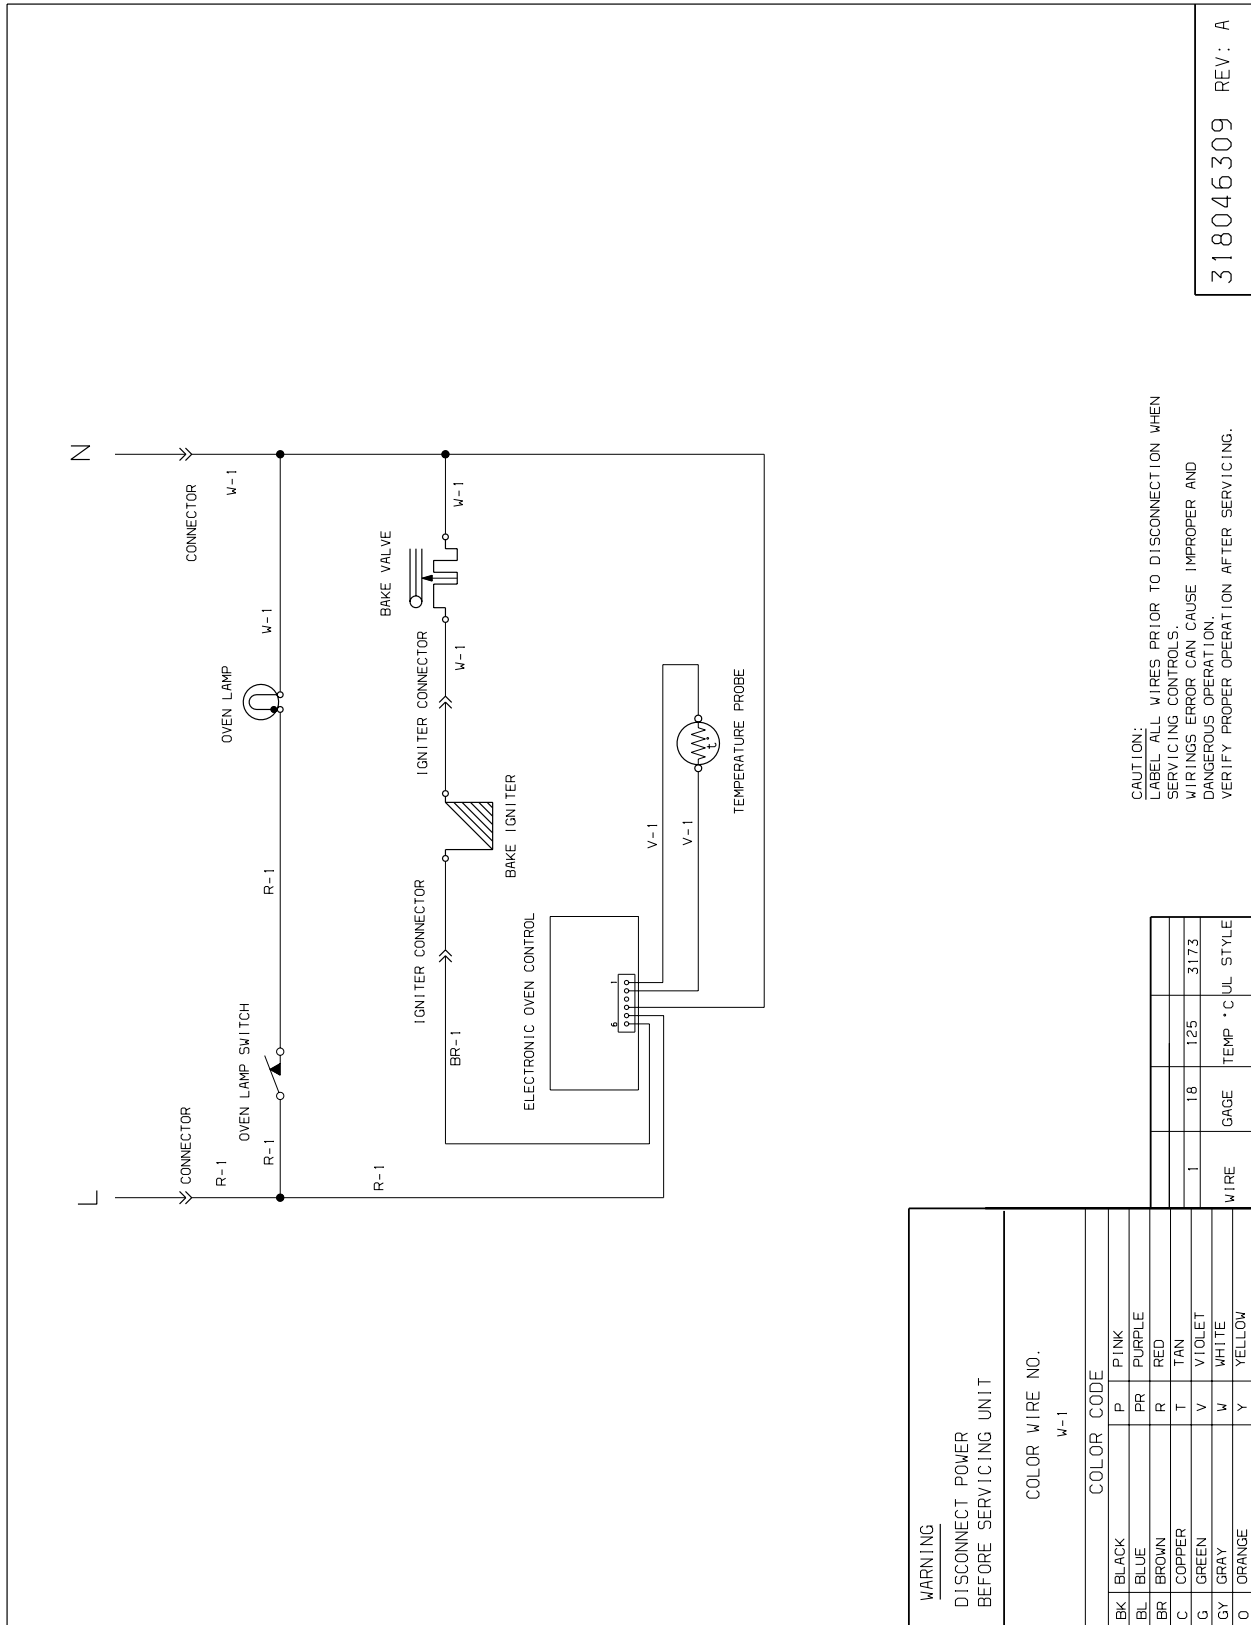

DOOR

Model Index: A FGB24T3E (FGB24T3ESE)
B FGB24T3E (FGB24T3EBE)

POS. NO	PART NO.		DESCRIPTION
3	318026501	A -	Trim, oven door, white
3	318026500	- B	Trim, oven door, black
4	318178513	A -	Glass, door, white, outer
4	318178514	- B	Glass, door, black, outer
6	318574300	A B	Shield, wool
7	318294928	A B	Insullation, door
9	318048902	A B	Liner, oven door
10	5304416408	A B	Screw, 10-24 x 1.750, handle mtg
16	318042310	A B	Glass, door, heat barrier
20	5303300173	A -	Spacer, handle, white
20	5303300175	- B	Spacer, handle, black
23	318567104	A B	Hinge, oven door
*	5304461333	A B	Screw, 10-32 x 17/32
29	318014408	A B	Spacer, door
39	318186100	A -	Handle, door, white
39	318186101	- B	Handle, door, black
54	5303317175	A -	Screw, 8-18 x 0.531, white
54	5304436875	- B	Screw, 8-18 X 1/2, black
*	08016432	A B	Screw, truss head, 8-18 x 0.375
*	5304459529	A B	Screw, #10-24 x 1 7/8, (2)

WIRING DIAGRAM