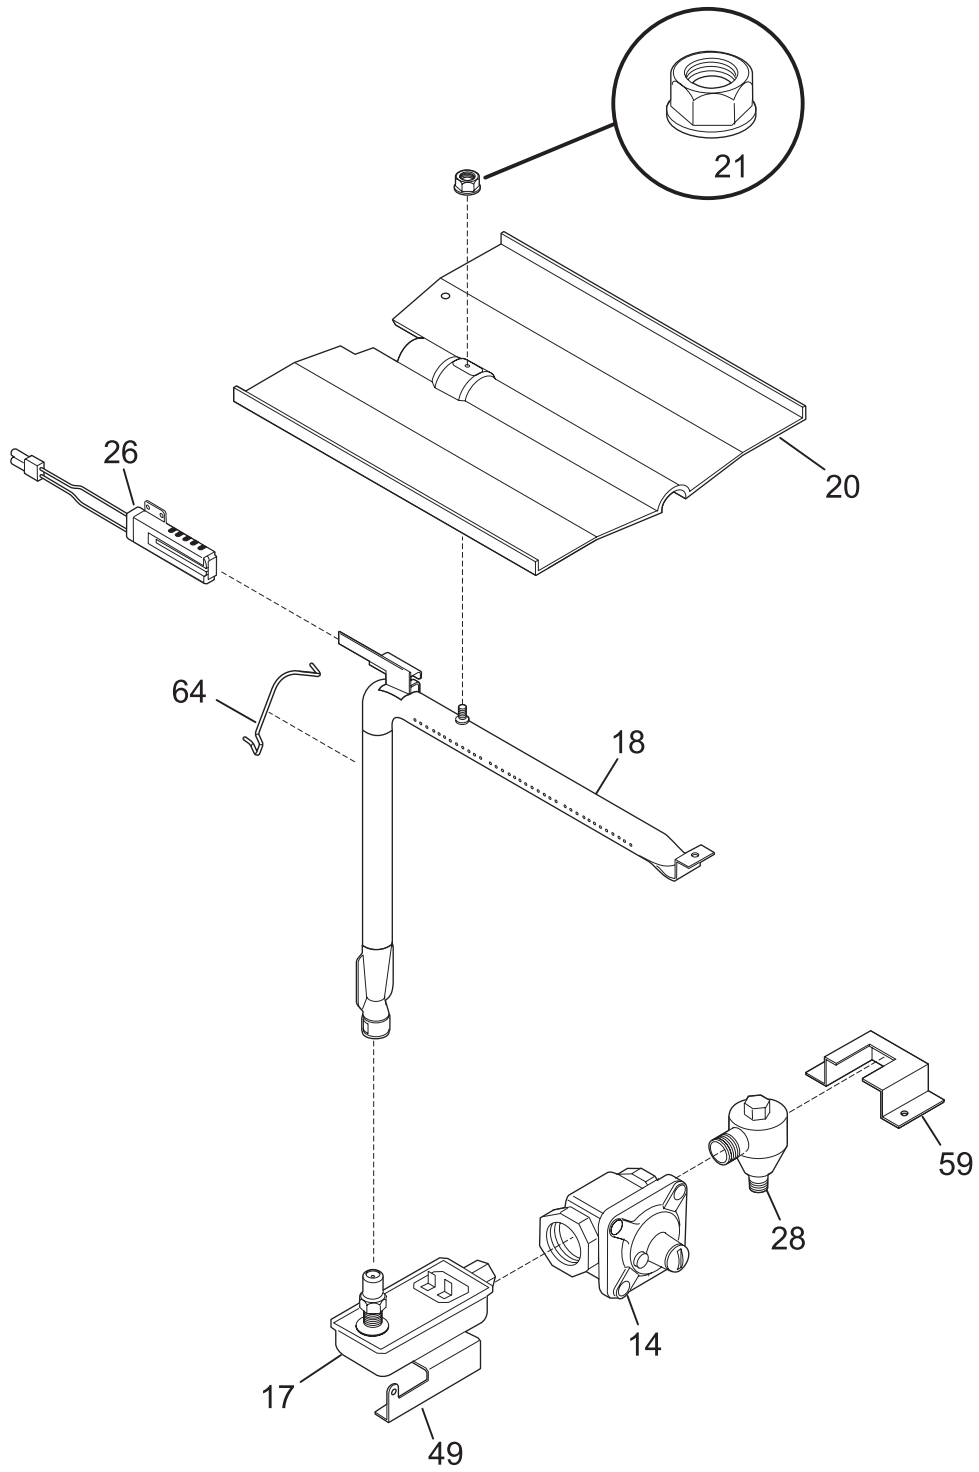

CONTROL PANEL

CFGB24T3ESA

CONTROL PANEL

Model Index: A FGB24T3E (FGB24T3ESE)
 B FGB24T3E (FGB24T3EBE)

POS. NO	PART NO.		DESCRIPTION
16	318116906	A B	Plate, instrument mtg
19	318212504	A -	Glass, control panel, white
19	318212505	- B	Glass, control panel, black
20 #	316455461	A B	Clock/Timer, electronic, ES100
*	08016432	A B	Screw, truss head, 8-18 x 0.375
24 #	316090901	A -	Switch, oven light, white
24 #	316090900	- B	Switch, oven light, black
28	5304410865	A B	Tube, timer knob
29	318017710	A -	Knob, clock/timer, white
29	318017711	- B	Knob, clock/timer, black
64	318110700	A B	Bracket, light switch
*	5303211311	A B	Screw, 8 x 0.500

BURNER

LA00BR84410-1

BURNER

Model Index: A FGB24T3E (FGB24T3ESE)
 B FGB24T3E (FGB24T3EBE)

POS. NO	PART NO.		DESCRIPTION
14 #	5303210167	A B	Regulator, pressure
17 #	5303210156	A B	Valve, safety
18 #	5303207603	A B	Burner, oven
20	5303317122	A B	Baffle, oven burner
21	3201885	A B	Nut, Keps, 10-24
26 #	318177710	A B	Ignitor, oven burner
*	5303311306	A B	Screw, 8-18 x 0.375, (6)
28 #	5303295305	A B	Valve, shut off
49	5303317124	A B	Bracket, safety valve
59	5303317123	A B	Bracket, safety valve, support
64	5303295303	A B	Retainer, oven burner
*	5303211311	A B	Screw, 8 x 0.500
*	5303323135	A B	Screw, 10 x 1-7/8
*	5304436875	A B	Screw, 8-18 X 1/2, black