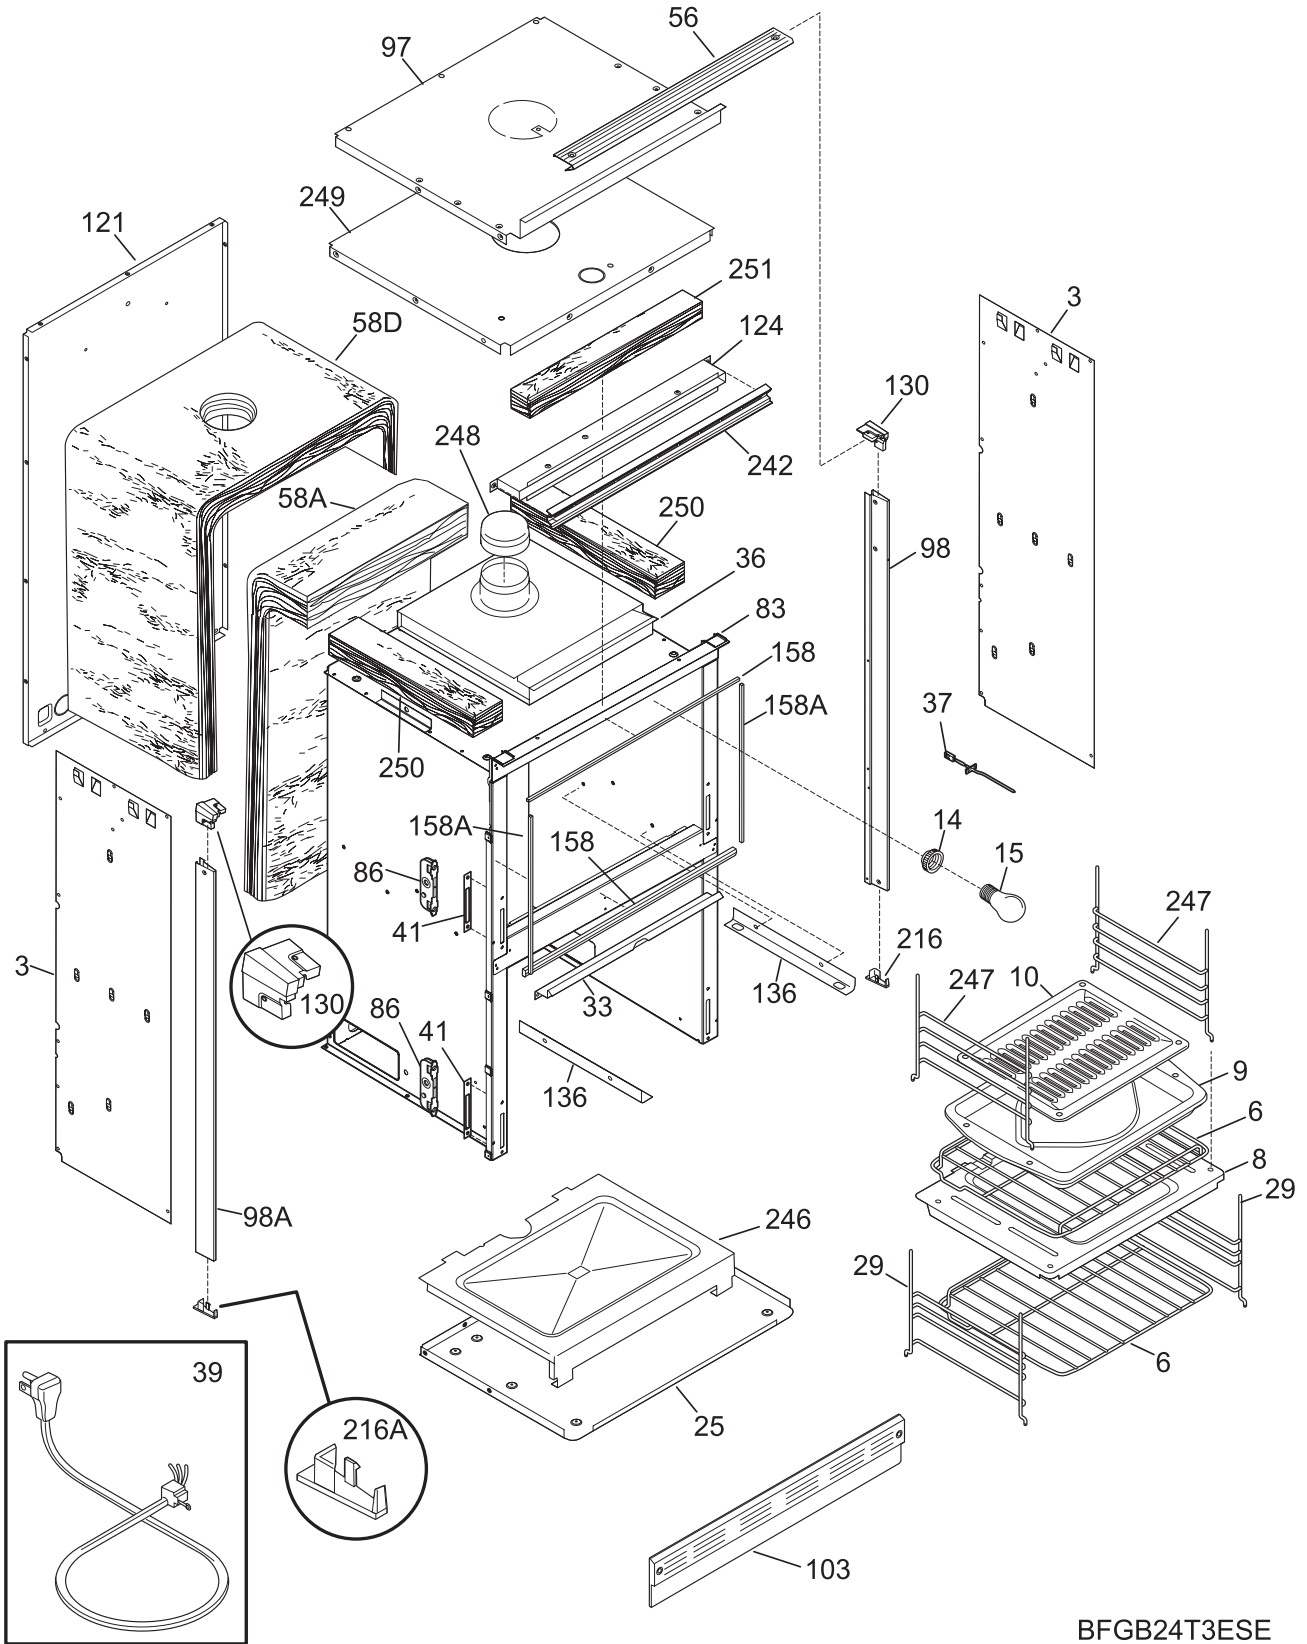

BODY

BFG24T3ESE

BODY

Model Index: A FGB24T3E (FGB24T3ESE)
B FGB24T3E (FGB24T3EBE)

POS. NO	PART NO.		DESCRIPTION
3	5303317132	A B	Wrapper, side, outer
6	318345800	A B	Rack, oven, upper & lower, (3)
8	318136500	A B	Panel, oven bottom
*	5304400429	A B	Screw (8-18 X 1)
9	5303317977	A B	Pan, broiler, OPTIONAL ACCESSORY
10	5303317976	A B	Insert, broiler pan, OPTIONAL ACCESSORY
14	318224000	A B	Receptacle, oven light
15	5303013071	A B	Bulb/Lamp, light
25	5303317712	A B	Shield, heat, lower
29	318355210	A B	Glide, broiler rack, (2)
33	5303317128	A B	Shield, heat
36	5303298341	A B	Flue
37 #	316217005	A B	Probe, oven temp
*	5303323277	A B	Screw, 8-18 X 13/32
39 #	318144008	A B	Cord, service
*	5304400192	A B	Retainer, wiring
*	5303323136	A B	Screw ground
41	318569100	A B	Spacer, receptacle, hinge, (2)
56	318028201	A -	Trim, oven top
56	318028200	- B	Trim, oven top
*	5303316956	A -	Screw, 6-32 x 3/8, white, (2)
*	5303307406	- B	Screw, 6-32 x 3/8, black, (2)
58A	318285007	A B	Insulation, oven back
58D	318285008	A B	Insulation, oven wrapper
83	318109512	A B	Liner, oven assy
86	318561100	A B	Receptacle, hinge, (2)
86*	5304461333	A B	Screw, 10-32 x 17/32
97	5303317130	A B	Wrapper, top, outer
98	318029003	A -	Trim, bodyside, white, RH
98	318029001	- B	Trim, bodyside, black, RH
98A	318029002	A -	Trim, bodyside, white, LH
98A	318029000	- B	Trim, bodyside, black, LH
103	5303316734	A -	Trim, base, white, lower
103	5303316735	- B	Trim, base, black, lower
121	5303317131	A B	Wrapper, back
124	318076801	A B	Box, horizontal flue
130	318034601	A -	Cap, end top, white, (2)
130	318034600	- B	Cap, end top, black, (2)
136	5303317129	A B	Angle, rack guide
158	5303207644	A B	Seal, door, black, top broiler
158A	5303295311	A B	Seal, side, bake oven
216	318034502	A -	Cap, end bottom, white, RH
216	318034500	- B	Cap, end bottom, black, RH
216A	318034503	A -	Cap, end bottom, white, LH
216A	318034501	- B	Cap, end bottom, black, LH
242	318027201	A -	Trim, center, satin
242	318027200	- B	Trim, center, black
246	318133600	A B	Panel, oven bottom
247	318355200	A B	Glide, oven rack, (2)
248	5303317121	A B	Cap, flue
249	5304400385	A B	Wrapper, top, inner
250	318285042	A B	Insulation, 3" X 2" X 17.5", (2)
251	318285048	A B	Insulation, 2" X 2.5" X 21.5"
*	318232522	A B	Wiring Harness, main
*	3015722	A B	Clip, wire retainer
*	08016432	A B	Screw, truss head, 8-18 x 0.375
*	5303211311	A B	Screw, 8 x 0.500
*	5303935083	A -	Screw 10-16X1-1/4
*	5303302745	- B	Screw, 10-16X1-1/4, square drive
*	5303308456	A B	Screw, 8-18 x 0.531, black

Functional Parts
* Non-Illustrated Parts