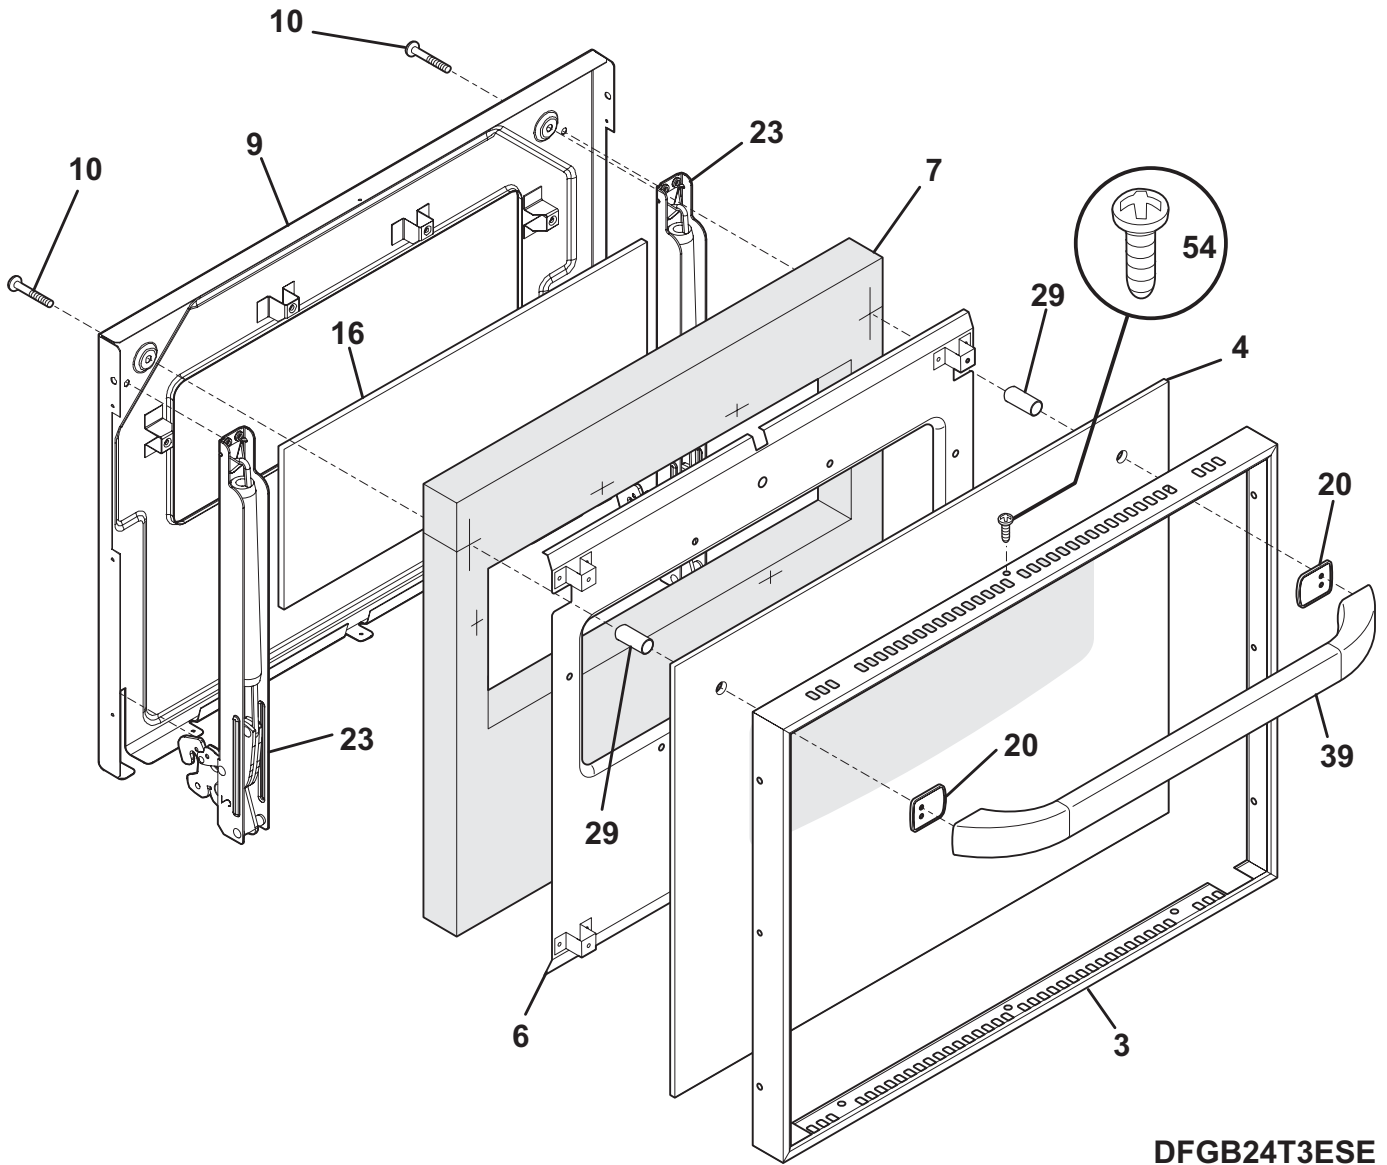

DOOR

DFGB24T3ESE

DOOR

Model Index: A FGB24T3E (FGB24T3ESE)
B FGB24T3E (FGB24T3EBE)

POS. NO	PART NO.		DESCRIPTION
3	318026501	A -	Trim, oven door, white
3	318026500	- B	Trim, oven door, black
4	318178513	A -	Glass, door, white, outer
4	318178514	- B	Glass, door, black, outer
6	318574300	A B	Shield, wool
7	318294928	A B	Insullation, door
9	318048902	A B	Liner, oven door
10	5304416408	A B	Screw, 10-24 x 1.750, handle mtg
16	318042310	A B	Glass, door, heat barrier
20	5303300173	A -	Spacer, handle, white
20	5303300175	- B	Spacer, handle, black
23	318567104	A B	Hinge, oven door
*	5304461333	A B	Screw, 10-32 x 17/32
29	318014408	A B	Spacer, door
39	318186100	A -	Handle, door, white
39	318186101	- B	Handle, door, black
54	5303317175	A -	Screw, 8-18 x 0.531, white
54	5304436875	- B	Screw, 8-18 X 1/2, black
*	08016432	A B	Screw, truss head, 8-18 x 0.375
*	5304459529	A B	Screw, #10-24 x 1 7/8, (2)