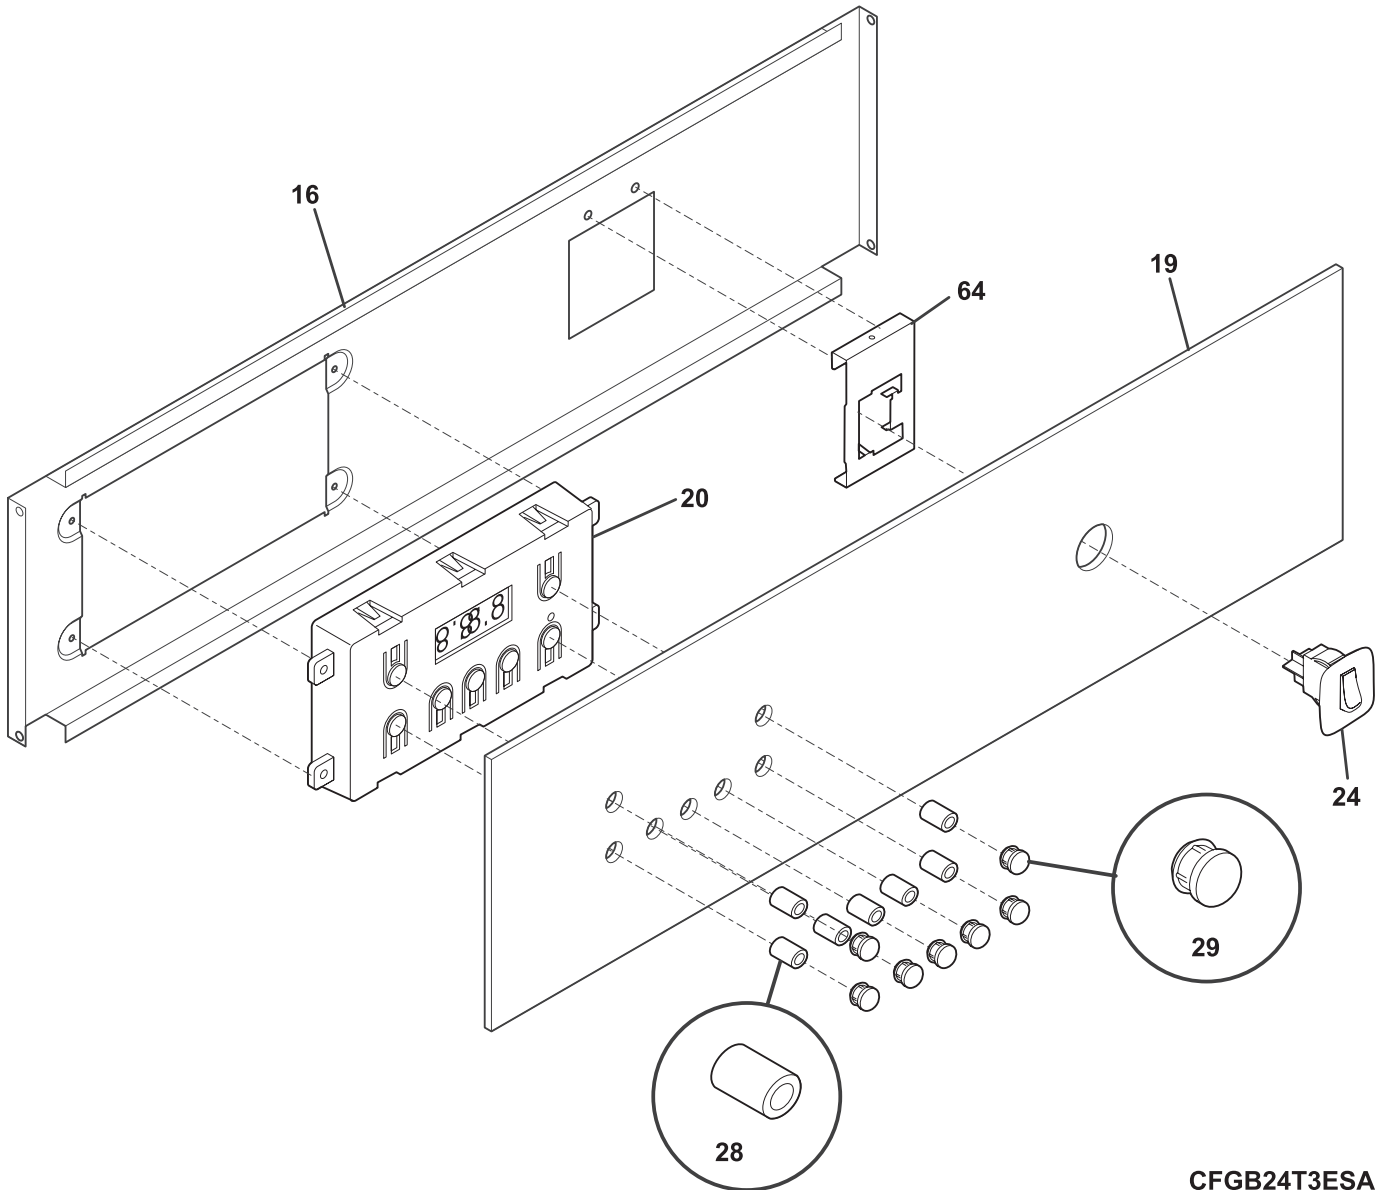

Frigidaire

Factory Parts Catalog

Product No.	FGB24T3EBE	FGB24T3ESE
	38454412B5065	38454412B5015
Series	24" double gas	24" double gas
Color	black	white
Market	North America	North America
Wiring Diagram	318046309	318046309
Owner's Guide	318200963	318200963
Installation Instructions	318201554	318201554
Timer Guide	318200144	318200144

CONTROL PANEL

CFGB24T3ESA

CONTROL PANEL

Model Index: A FGB24T3E (FGB24T3ESE)
 B FGB24T3E (FGB24T3EBE)

POS. NO	PART NO.		DESCRIPTION
16	318116906	A B	Plate, instrument mtg
19	318212504	A -	Glass, control panel, white
19	318212505	- B	Glass, control panel, black
20 #	316455461	A B	Clock/Timer, electronic, ES100
*	08016432	A B	Screw, truss head, 8-18 x 0.375
24 #	316090901	A -	Switch, oven light, white
24 #	316090900	- B	Switch, oven light, black
28	5304410865	A B	Tube, timer knob
29	318017710	A -	Knob, clock/timer, white
29	318017711	- B	Knob, clock/timer, black
64	318110700	A B	Bracket, light switch
*	5303211311	A B	Screw, 8 x 0.500

BURNER

LA00BR84410-1

BURNER

Model Index: A FGB24T3E (FGB24T3ESE)
 B FGB24T3E (FGB24T3EBE)

POS. NO	PART NO.		DESCRIPTION
14 #	5303210167	A B	Regulator, pressure
17 #	5303210156	A B	Valve, safety
18 #	5303207603	A B	Burner, oven
20	5303317122	A B	Baffle, oven burner
21	3201885	A B	Nut, Keps, 10-24
26 #	318177710	A B	Ignitor, oven burner
*	5303311306	A B	Screw, 8-18 x 0.375, (6)
28 #	5303295305	A B	Valve, shut off
49	5303317124	A B	Bracket, safety valve
59	5303317123	A B	Bracket, safety valve, support
64	5303295303	A B	Retainer, oven burner
*	5303211311	A B	Screw, 8 x 0.500
*	5303323135	A B	Screw, 10 x 1-7/8
*	5304436875	A B	Screw, 8-18 X 1/2, black