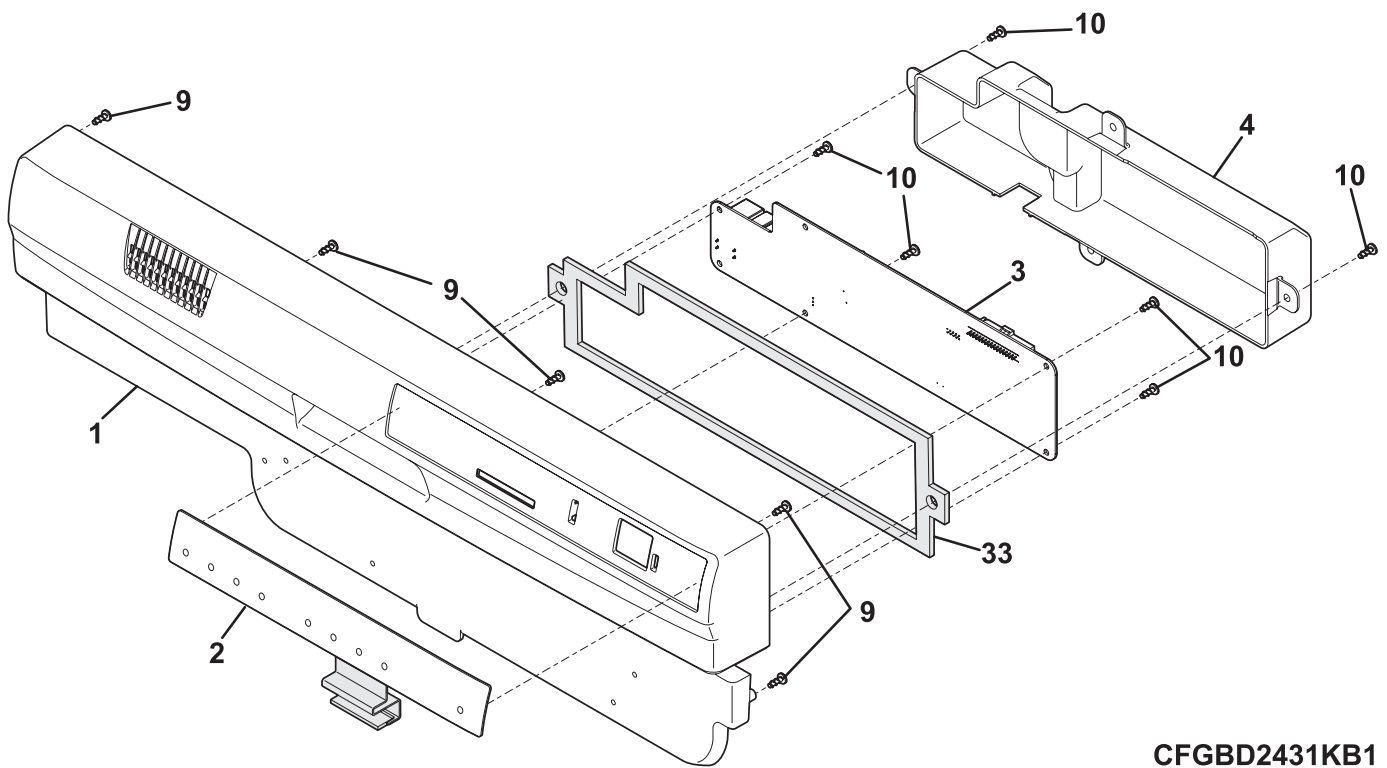

CONTROL PANEL

CFGBD2431KB1