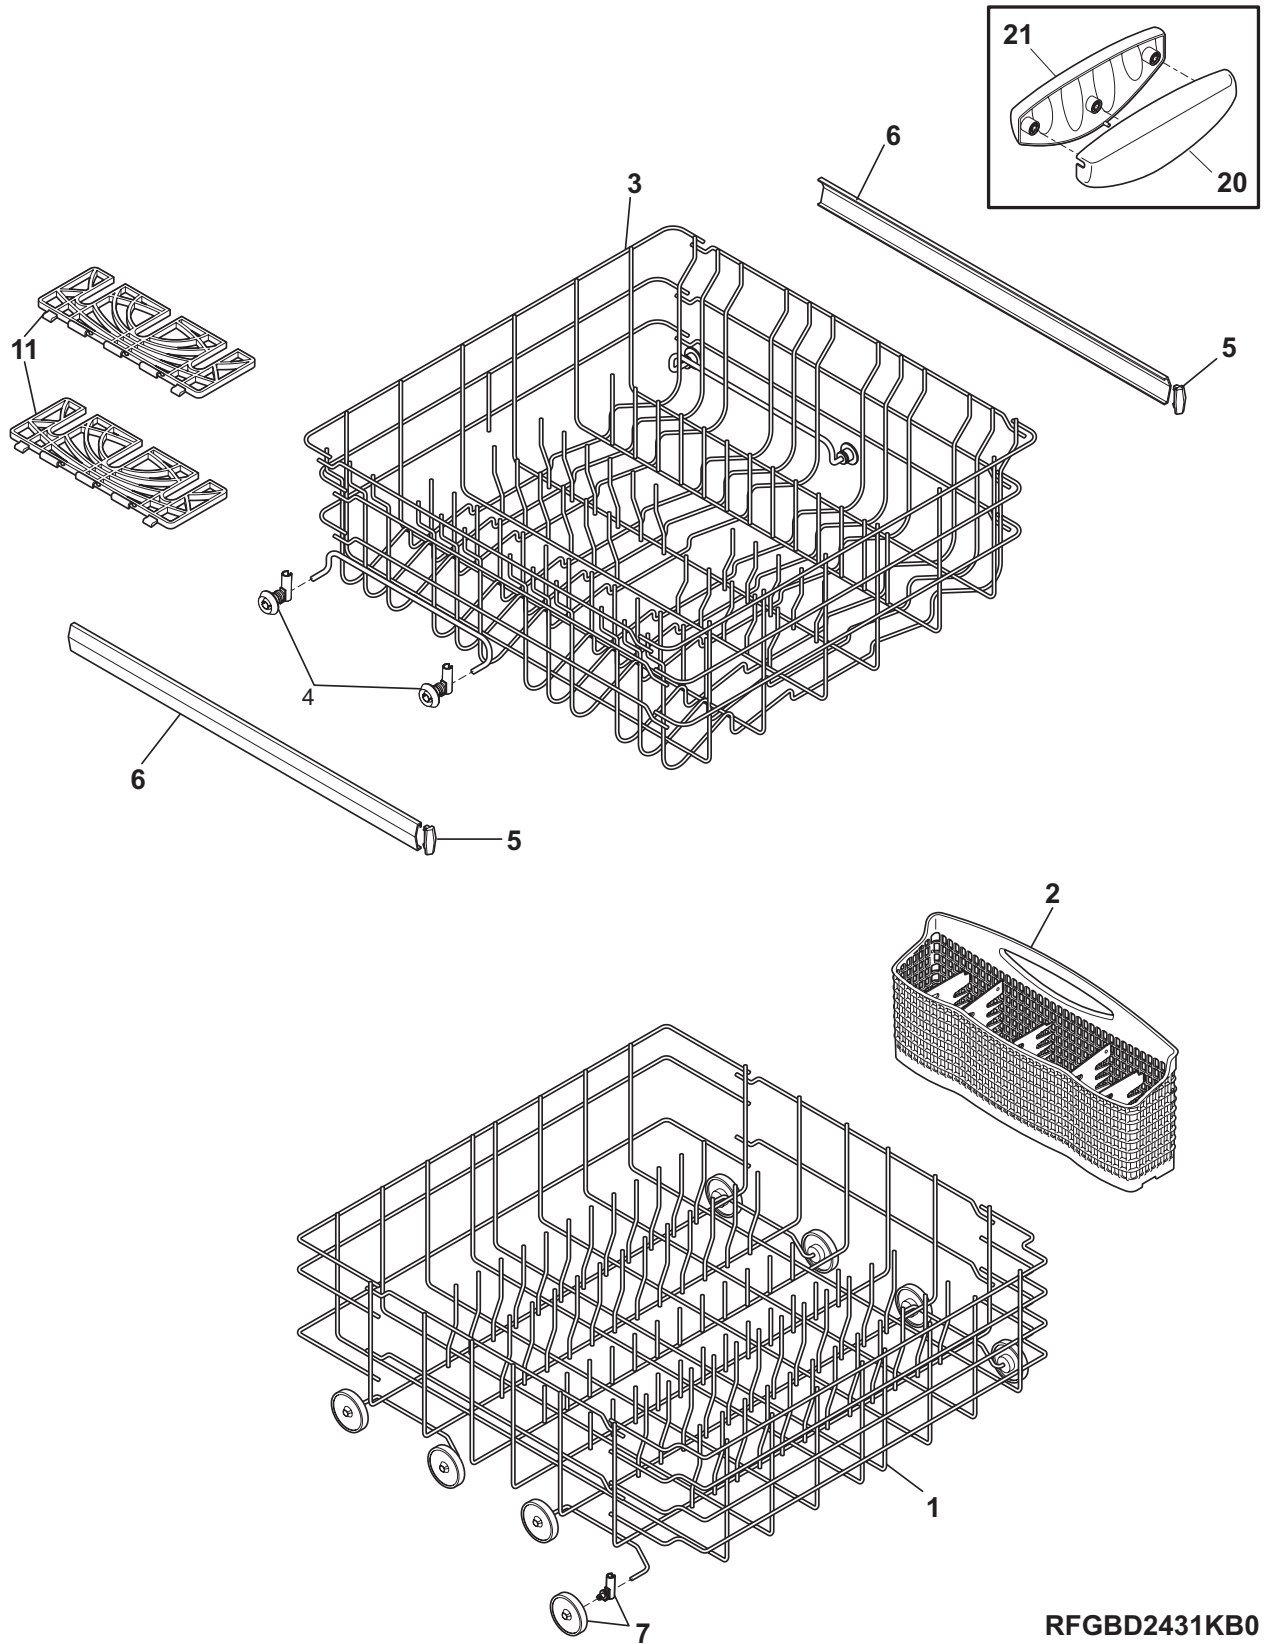

RACKS

RFGBD2431KB0

RACKS

Model Index: **A** FGBD2431K (FGBD2431KB1)
                          B FGBD2431K (FGBD2431KF1)
                          C FGBD2431K (FGBD2431KQ1)
                          D FGBD2431K (FGBD2431KW1)

POS. NO	PART NO.		DESCRIPTION
1	154319706	A B C D	Rack assy, lower
2	154556102	A B C D	Basket, silverware, grey
3	154319524	A B C D	Rack assy, upper
4	154522902	A B C D	Wheel & bushing assy, grey, upper rack, (8)
5	5304440996	A B C D	Cap, slide, grey, (4)
6	154597801	A B C D	Slide, rack, upper, (2)
7	154174503	A B C D	Wheel & bracket assy, grey, lower rack, (8)
11	154436104	A B C D	Shelf, cup, half width, grey
20	154732602	A B C D	Handle, pull, front, upper rack
21	154530902	A B C D	Handle, pull, grey, rear, upper rack