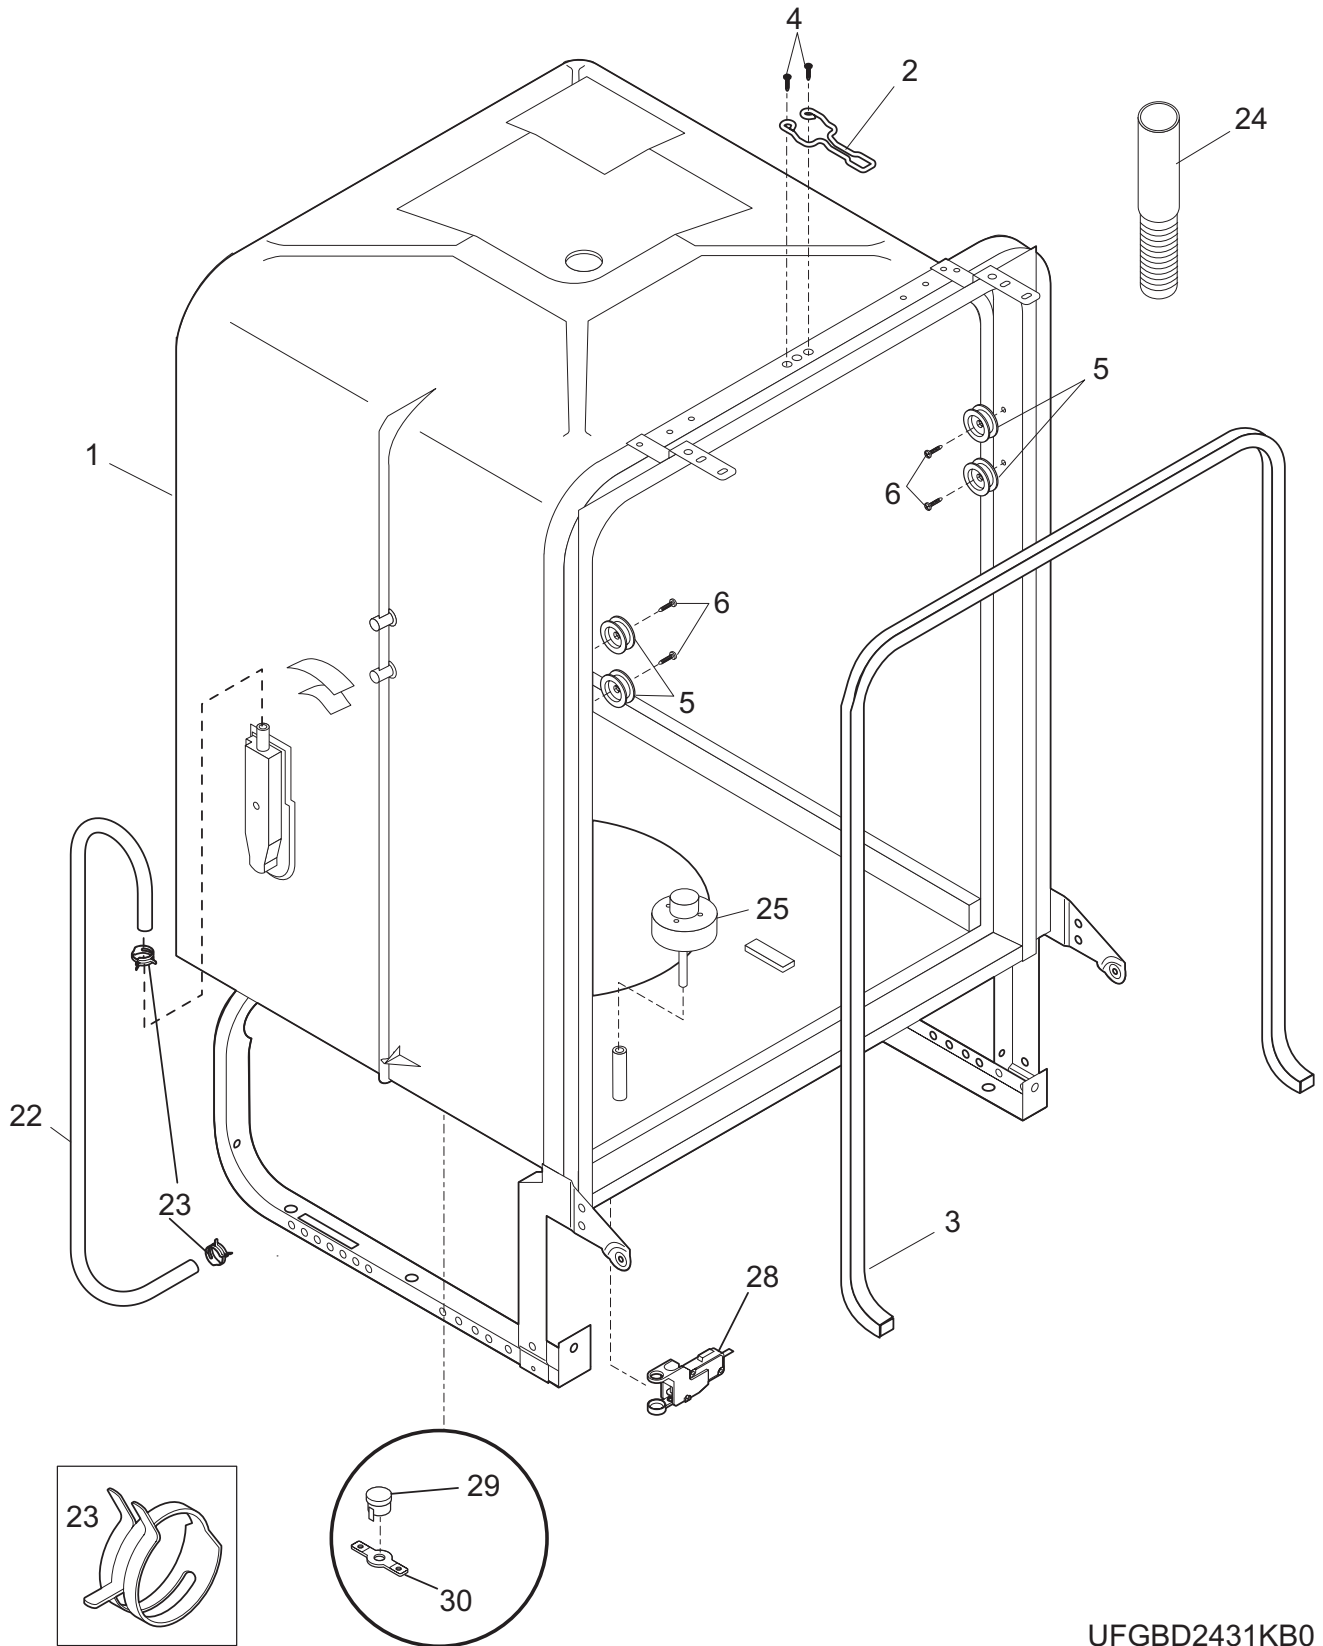

POS. NO	PART NO.		DESCRIPTION
1	154752603	A B - -	Console Assembly, w/pocket handle, black
1	154752604	- - C -	Console Assembly, w/pocket handle, bisque
1	154752601	- - - D	Console Assembly, w/pocket handle, white
2 #	154731703	A B - -	Insert, control panel, black
2 #	154731704	- - C -	Insert, control panel, bisque
2 #	154731701	- - - D	Insert, control panel, white
3 #	154752701	A B C D	Control Assembly, electronic
4	154718801	A B C D	Cover, control
9	154282901	A B C D	Screw, Phillips, 8-10 x .7
10	154294701	A B C D	Screw, #7 plas .375, (6), disp. assy.
33	154478901	A B C D	Gasket, cover
* #	154791401	A B C D	Harness, wiring, main
*	154758430	A B C D	Energy Guide
*	154409401	A B C D	Screw, ground, #8-18 x .375

TUB

UFGBD2431KB0

TUB

Model Index: **A** FGBD2431K (FGBD2431KB1)
 B FGBD2431K (FGBD2431KF1)
 C FGBD2431K (FGBD2431KQ1)
 D FGBD2431K (FGBD2431KW1)

POS. NO	PART NO.		DESCRIPTION
1	154729401	A B C D	Tub assy, w/frame parts, white, DF
*	154685101	A B C D	Gasket, tub, corner, (2)
2	154544601	A B C D	Strike, door
3 #	154561001	A B C D	Gasket, tub
4	154200602	A B C D	Screw, 10-16 x 3/8, hex
5	5304456938	A B C D	Roller, tub, grey, (8), w/screw+washer
6	5303943103	A B C D	Screw, w/washer, (8)
22	154446002	A B C D	Tubing, water inlet
23	5303318539	A B C D	Clamp, tubing, (2)
24 #	154753201	A B C D	Hose, drain
*	154380601	A B C D	Clamp, hose, 1.5" open, worm gear, (5)
25 #	154767801	A B C D	Float
28	154408701	A B C D	Switch Assy, float
29 #	154290204	A B C D	Thermostat, re-settable
30	154241101	A B C D	Retainer, thermostat
30*	154297701	A B C D	Screw, retainer-thermo
*	154227501	A B C D	Thermistor
*	154456901	A B C D	Insulation, blanket
*	154580801	A B C D	Insulation, back
*	5300807270	A B C D	Screw, (2), countertop mtg.
*	154041001	A B C D	Screw, plask #1, 10-10 x 9/16
*	154200601	A B C D	Screw, #10-16 x 3/8
*	154200701	A B C D	Screw, #10-32 x 3/8