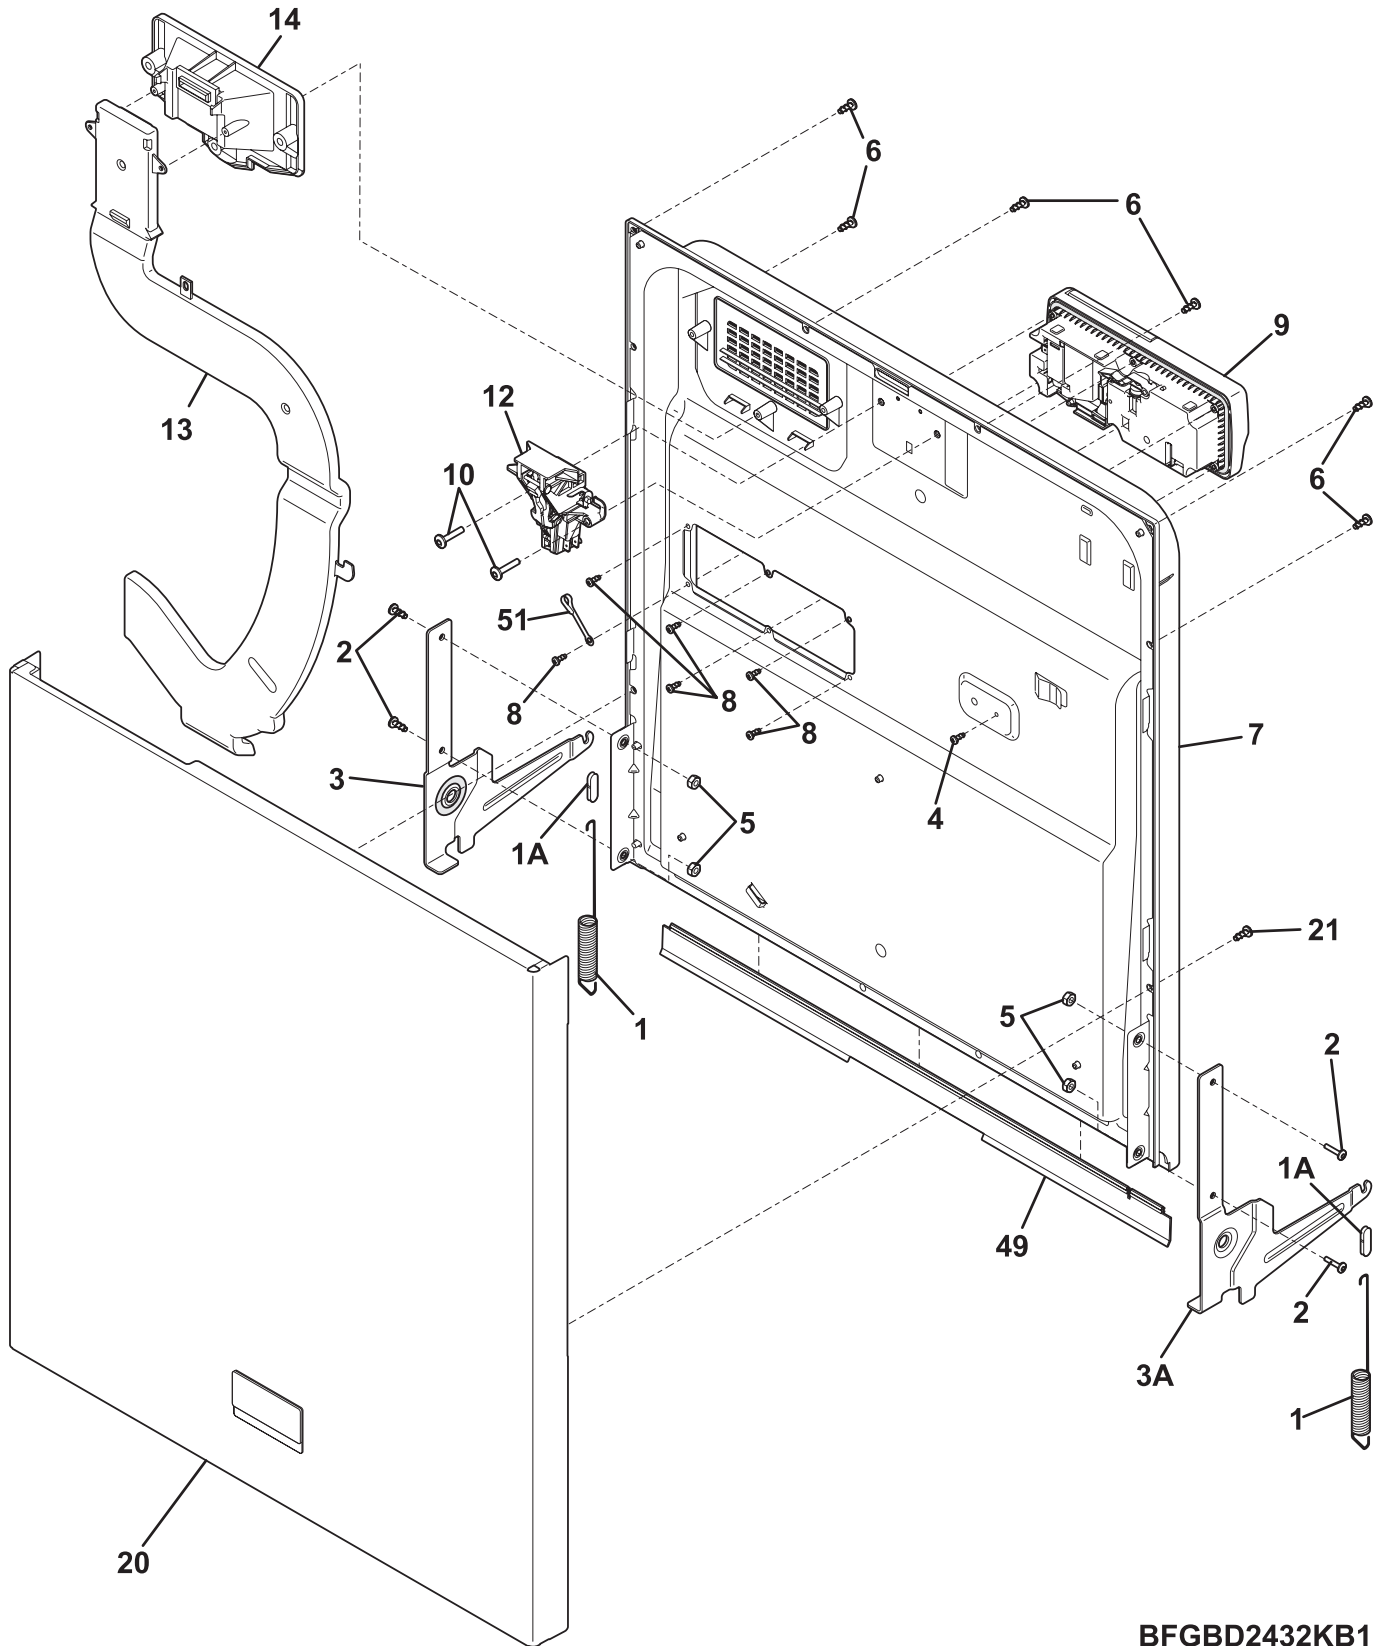

DOOR

BFGBD2432KB1

DOOR

Model Index: **A** FGBD2431K (FGBD2431KB1)
                          B FGBD2431K (FGBD2431KF1)
                          C FGBD2431K (FGBD2431KQ1)
                          D FGBD2431K (FGBD2431KW1)

POS. NO	PART NO.		DESCRIPTION
1	154430501	A B C D	Spring, door, (2)
1A	154325201	A B C D	Linkage, door spring, (2)
2	154093301	A B C D	Screw, arm assy, (4)
3	154691201	A B C D	Arm Assy, LH
3A	154691101	A B C D	Arm Assy, RH
*	154647101	A B C D	Hinge Pin, arm assy
*	154686401	A B C D	Bearing, hinge pin
4	154409401	A B C D	Screw, ground, #8-18 x .375
5	154079601	A B C D	Nut, arm assy, and handle mtg.
6	154282901	A B C D	Screw, Phillips, 8-10 x .7
7	154494601	A B C D	Liner, door assy.
8	154294701	A B C D	Screw, #7 plas .375, (6), disp. assy.
9	154574401	A B C D	Dispenser, det/rinse aid, w/o reed
9*	154388801	A B C D	Cap, Rinse aid
9*	154719301	A B C D	Shield, dispenser assy
10	154103702	A B C D	Screw, latch mtg, (2)
12 #	154758101	A B C D	Latch Assembly, door
13	154755801	A B C D	Duct Assembly, vent, w/tape
14	154733701	A B C D	Vent assy, dry, w/gaskets
14*	154436201	A B C D	Screw, dry duct, (3)
20	154741003	A - - -	Door Assembly, w/insullation, black, w/badge
20	154729605	- B - -	Door Assembly, w/insullation, stainless, w/badge
20	154741004	- - C -	Door Assembly, w/insullation, bisque, w/badge
20	154741001	- - - D	Door Assembly, w/insullation, white, w/badge
20*	154253201	A B C D	Insulation, door
21	5304428306	A B C D	Screw, door mtg., (2)
49	154576501	A B C D	Gasket, door, bottom
51	154320301	A B C D	Clamp, drip loop, wire