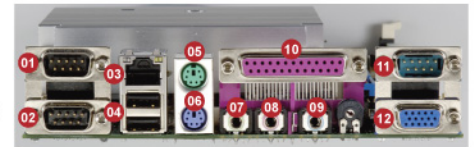

## Industrial Embedded Board Computer

- 01 COM2
- 02 COM1
- 03 LAN
- 04 USB
- 05 Mouse
- 06 Keyboard
- 07 Line-out
- 08 Mic-in
- 09 Line-in
- 10 Parallel port
- 11 COM3
- 12 VGA

### Features

- ◆ Ultra Low Voltage Intel® Celeron® M Processor upto 1GHz CPU
- ◆ Low ESR, high frequency Cap. Retention
- ◆ Intel 82852GM/82801DB system chipset
- ◆ 4 COM, 4 USB 2.0 ports
- ◆ Turly Fanless solution

### Technical Specifications

SYSTEM	
CPU	Intel Mobile Celeron M 600MHz low power embedded CPU
Chipset	Intel 82852GM NB, ICH4 SB
Memory	1 x DDR-SDRAM 184 pin socket, up to 1GB
BIOS	4M firmware HUB Award license BIOS
Ethernet Connector	Intel 82551 support 10/100 Base-T
Audio	AC97 codec
Watchdog Timer	255 levels timer internal, setup by software
PCI	1 x PCI slot for expansion
Power management	I/O peripheral devices support power saving and doze/standby/suspend modes.
Power Connector	20 pin ATX power connector
Touch Controller (Option)	Touch Controller Onboard Chip
Temperature	Operating: 0°C ~ 55°C Storage: -10°C ~ 70°C
Humidity	5% ~ 95% RH, non-condensing
Dimensions	219mm x 159mm
RoHS	RoHS Compliant

Display	
VGA connector	1 x DB-15 VGA connector supporting up to 1600 x 1200 1 x internal VGA pin head
LCD connector	Dual channel LVDS 18 bits / LVDS 24 bits (optional)
IO	
IDE	1 x 40 pin IDE port 1 x 44 pin IDE port
Serial Port	4 x COM ports (Support One COM port RS-232/422/485)
USB	2 x USB 2.0 ports 2 x internal USB2.0 ports
Audio	1 x Line-out 1 x Line-in 1 x Mic-in
Parallel Port	1 x multi-mode parallel port (SPP/EPP/ECP)
Keyboard/Mouse	2 x 6-pin mini-DIM PS/2 keyboard and mouse connector
IrDA	1 x internal IrDA
Order Information	
EMB 762-A1	Single board, Socket 479 w/ Intel82852GM(w/CPU Cooler); support LCD, LAN, expansion 1 PCI slot; ATX power
EMB 762-B1	Single board, Pentium M, ULV Celeron M 600(w/Fanless Heat sink); support LCD, LAN, expansion 1 PCI slot; ATX power