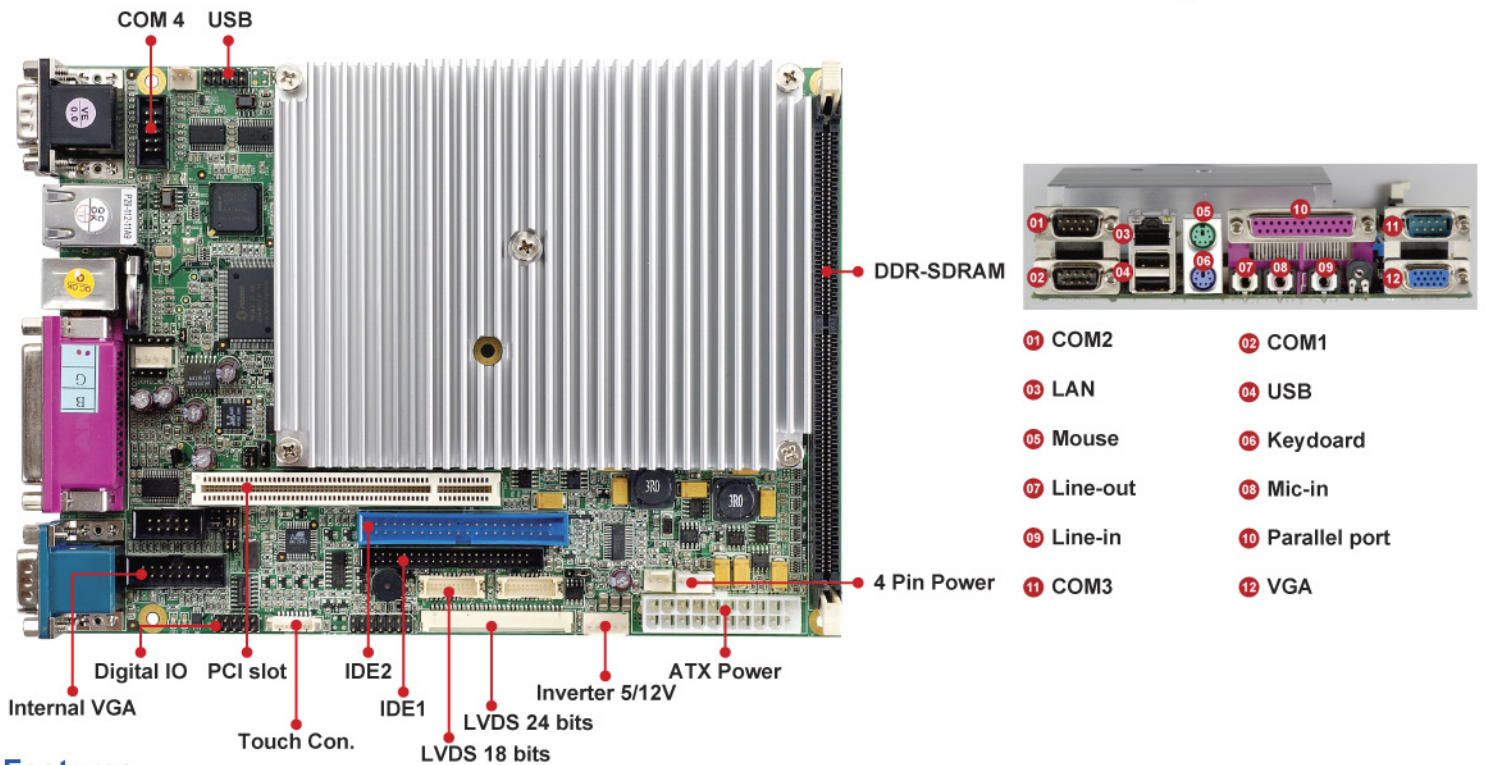

## Industrial Embedded Board Computer

- 01 COM2
- 02 COM1
- 03 LAN
- 04 USB
- 05 Mouse
- 06 Keyboard
- 07 Line-out
- 08 Mic-in
- 09 Line-in
- 10 Parallel port
- 11 COM3
- 12 VGA

### Features

- ◆ Ultra Low Voltage Intel® Celeron® M Processor upto 1GHz CPU
- ◆ Low ESR, high frequency Cap. Retention
- ◆ Intel 82852GM/82801DB system chipset
- ◆ 4 COM, 4 USB 2.0 ports
- ◆ Turly Fanless solution

### Technical Specifications

SYSTEM	
CPU	Intel Mobile Celeron M 600MHz low power embedded CPU
Chipset	Intel 82852GM NB, ICH4 SB
Memory	1 x DDR-SDRAM 184 pin socket, up to 1GB
BIOS	4M firmware HUB Award license BIOS
Ethernet Connector	Intel 82551 support 10/100 Base-T
Audio	AC97 codec
Watchdog Timer	255 levels timer internal, setup by software
PCI	1 x PCI slot for expansion
Power management	I/O peripheral devices support power saving and doze/standby/suspend modes.
Power Connector	20 pin ATX power connector
Touch Controller (Option)	Touch Controller Onboard Chip
Temperature	Operating: 0°C ~ 55°C Storage: -10°C ~ 70°C
Humidity	5% ~ 95% RH, non-condensing
Dimensions	219mm x 159mm
RoHS	RoHS Compliant

Display	
VGA connector	1 x DB-15 VGA connector supporting up to 1600 x 1200 1 x internal VGA pin head
LCD connector	Dual channel LVDS 18 bits / LVDS 24 bits (optional)
IO	
IDE	1 x 40 pin IDE port 1 x 44 pin IDE port
Serial Port	4 x COM ports (Support One COM port RS-232/422/485)
USB	2 x USB 2.0 ports 2 x internal USB2.0 ports
Audio	1 x Line-out 1 x Line-in 1 x Mic-in
Parallel Port	1 x multi-mode parallel port (SPP/EPP/ECP)
Keyboard/Mouse	2 x 6-pin mini-DIM PS/2 keyboard and mouse connector
IrDA	1 x internal IrDA
Order Information	
EMB 762-A1	Single board, Socket 479 w/ Intel82852GM(w/CPU Cooler); support LCD, LAN, expansion 1 PCI slot; ATX power
EMB 762-B1	Single board, Pentium M, ULV Celeron M 600(w/Fanless Heat sink); support LCD, LAN, expansion 1 PCI slot; ATX power