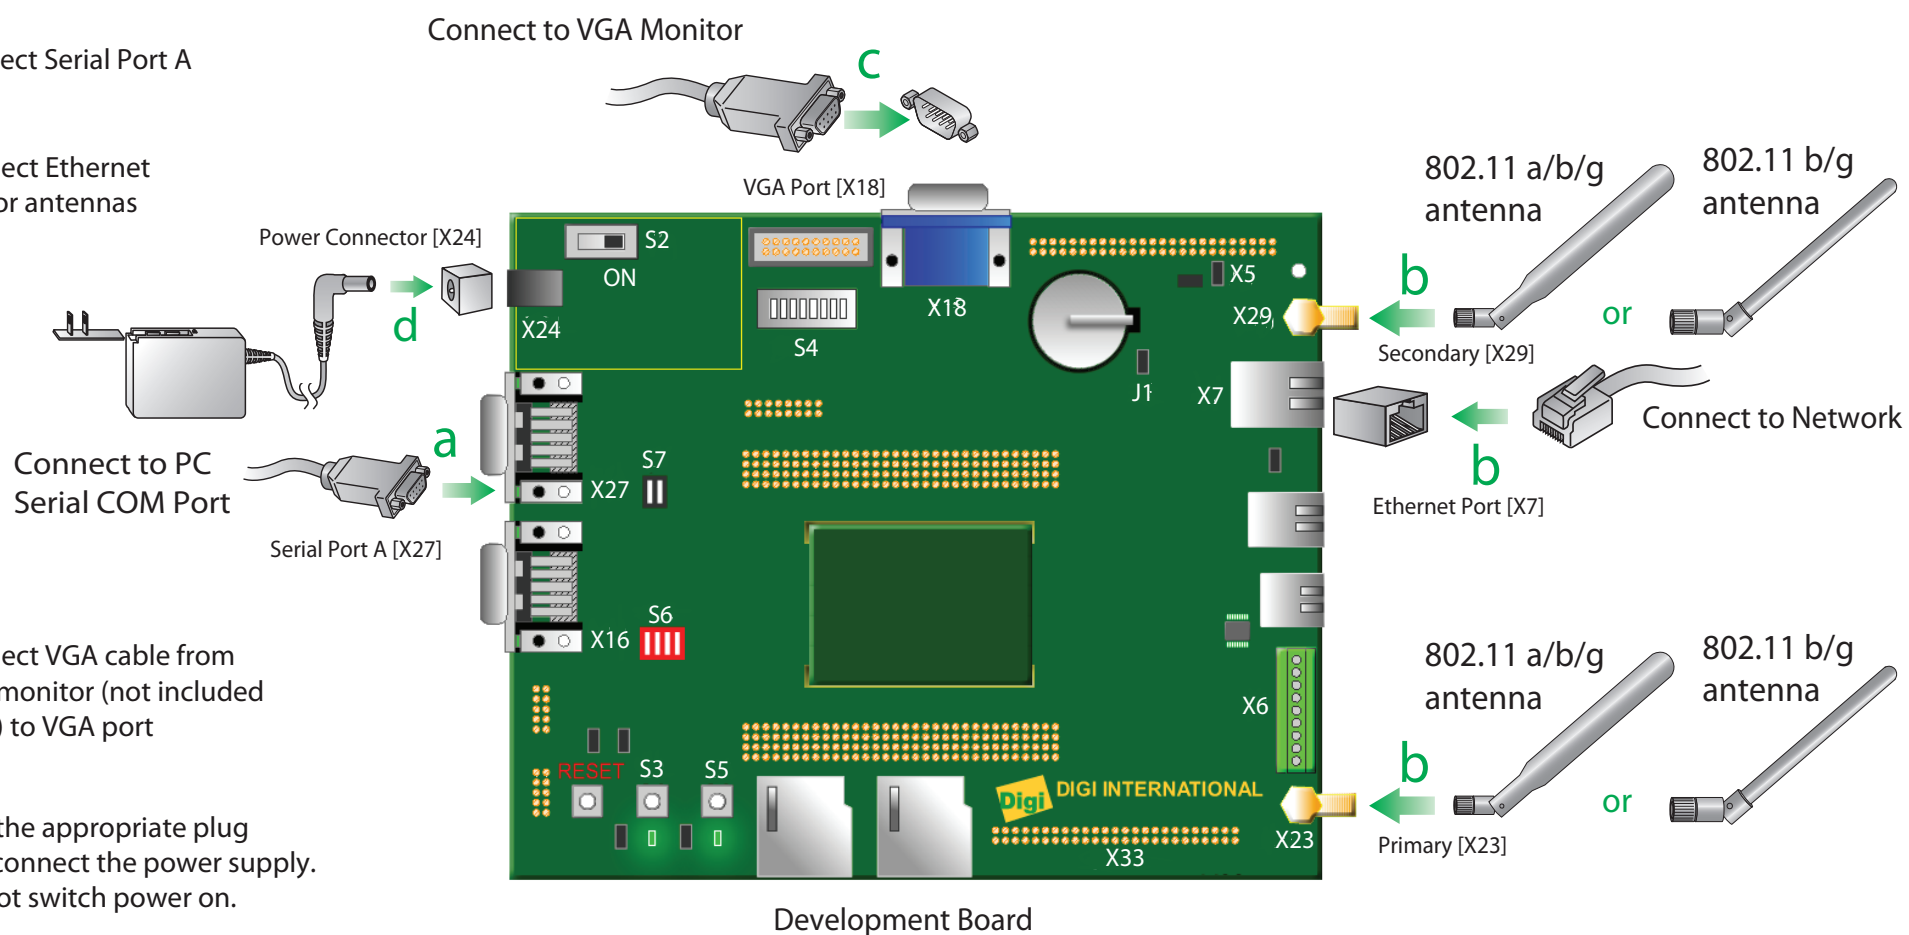

### Digi JumpStart Kit®

Windows Embedded CE 6.0  
ConnectCore™ Wi-9M 2443

90033928\_C

# 2 Install Software

- a** Insert the Digi JumpStart CD. If autorun is enabled, the "Welcome" web page will appear. If not, open the file "welcome.html" on the Digi JumpStart CD. Follow the instructions on the "Welcome" page to install Digi Embedded Windows CE software.

# 3 Connect Hardware to Development Board

- a** Connect Serial Port A

- b** Connect Ethernet and/or antennas

- c** Connect VGA cable from VGA monitor (not included in kit) to VGA port

- d** Add the appropriate plug and connect the power supply. Do not switch power on.