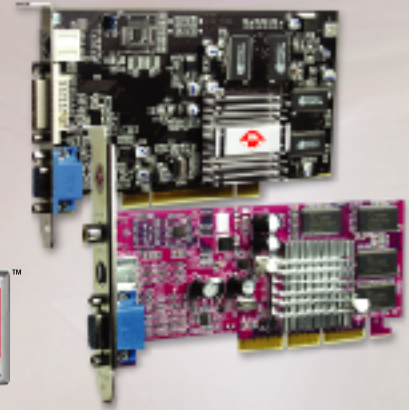

DIAMOND

**STEALTH[®] S60AGP
S60PCI**

Stealth S60

Cinematic 2D/3D Graphics Card

Featuring: RADEON™ 7000

Memory: 32MB DDR

Slot Type: AGP & PCI

With: TV-Out

Overview

Enhance your graphics performance with the Stealth S60 Graphics Accelerator Card from Diamond Multimedia! Stealth S60 delivers enhanced 3D and 2D graphics performance for today's demanding games and applications. Powered by the RADEON™ 7000 graphics processor, the Stealth S60 features HYPER Z™ technology to increase effective memory bandwidth and PIXEL TAPESTRY® for fast image rendering. Plus, Stealth S60 has industry leading, built-in DVD playback capability.