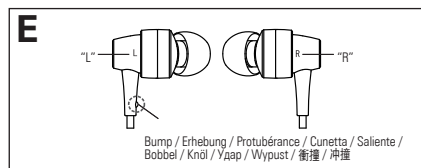

DENON

In-Ear Headphones

AH-C710

Owner's Manual

Bedienungsanleitung

Manuel de l'Utilisateur

Manuale delle istruzioni

Manual del usuario

Gebruiksaanwijzing

Bruksanvisning

Инструкция по эксплуатации

Instrukcja Obsługi

操作說明書

操作说明书

Accessories

Check that the following parts are supplied with the product.

- ① Owner's Manual 1
- ② Service station list 1
- ③ Ear pieces (S/L size) (☞ A) ..... 2 pcs. / 1 size
  (M size ear pieces are pre-fitted on the headphones.)
- ④ Foam ear pieces (☞ B) 2
- ⑤ Extension cable (Cable length 0.8m) (☞ C) 1
- ⑥ Clip (☞ D) 1
- ⑦ Carrying Case (☞ G) 1

Declaration of conformity

We declare under our sole responsibility that this product, to which this declaration relates, is in conformity with the following standards: EN55013.

Following the provisions of 2004/108/EC Directive. (For Europe model)

A note about recycling

This product's packaging materials are recyclable and can be reused. Please dispose of any materials in accordance with the local recycling regulations.

When discarding the unit, comply with local rules or regulations.

This product and the supplied accessories conform to the WEEE directive. (For Europe model)

Safety precautions

- Listening at high volumes that irritate your ears can have a negative influence on your hearing.
- Do not use headphones while driving a bicycle, motorcycle or automobile. Doing so could lead to accidents.
- When using headphones, for safety keep the volume to a level at which surrounding sounds can be heard.
- Do not put in water or dampen.
- Do not place heavy objects on, heat, or pull on the headphones. Doing so could damage or deform them.
- Store the ear pieces out of the reach of children to prevent small children from accidentally swallowing them.

Caution on handling

- Be sure to hold the plug when unplugging the cable.
- **Do not place undue stress on the cable, as this can result in wire disconnection or damage.** Observe the following for correct usage.
  - **Do not pull the cable unduly.**
  - Do not pull too hard on the cord when attaching it to or removing it from the included clip.
  - Do not fold the cable.
  - When connected to a portable device, do not leave the portable device hanging.
  - Do not wrap the cable around the portable device.
- If you leave a connected portable device hanging, it may become disconnected and fall. Take care as DENON does not guarantee portable devices.
- Metal parts will touch your skin. People with allergies to metal should not use these headphones. If you feel that the headphones irritate your skin, stop using them and contact a physician or your store of purchase for advice.
- Do not use benzene, thinners, or other organic solvents or insecticides on the main unit since they may cause a change in quality or color.
- The headphones have a structure by which the sound tends to leak out if the volume is too high. Be considerate of others.

Using the headphones

About the ear pieces

Foam type:

Material offering a good fit in the ear and little affected by surrounding noise (☞ B).

Regular type:

Material little affected by sweat or fat. Select the ear pieces providing the best fit from among three sizes: S, M and L (☞ A).

NOTE