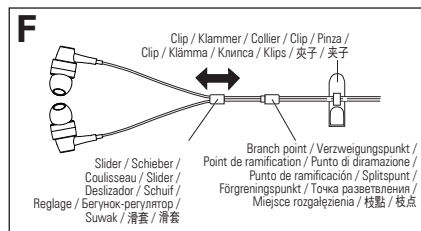

DENON

In-Ear Headphones

AH-C710

Owner's Manual

Bedienungsanleitung

Manuel de l'Utilisateur

Manuale delle istruzioni

Manual del usuario

Gebruiksaanwijzing

Bruksanvisning

Инструкция по эксплуатации

Instrukcja Obsługi

操作說明書

操作说明书

Accessories

Check that the following parts are supplied with the product.

- ① Owner's Manual 1
- ② Service station list 1
- ③ Ear pieces (S/L size) (☞ A) ..... 2 pcs. / 1 size
  (M size ear pieces are pre-fitted on the headphones.)
- ④ Foam ear pieces (☞ B) 2
- ⑤ Extension cable (Cable length 0.8m) (☞ C) 1
- ⑥ Clip (☞ D) 1
- ⑦ Carrying Case (☞ G) 1

Declaration of conformity

We declare under our sole responsibility that this product, to which this declaration relates, is in conformity with the following standards: EN55013.

Following the provisions of 2004/108/EC Directive. (For Europe model)

A note about recycling

This product's packaging materials are recyclable and can be reused. Please dispose of any materials in accordance with the local recycling regulations.

When discarding the unit, comply with local rules or regulations.

This product and the supplied accessories conform to the WEEE directive. (For Europe model)

Safety precautions

- Listening at high volumes that irritate your ears can have a negative influence on your hearing.
- Do not use headphones while driving a bicycle, motorcycle or automobile. Doing so could lead to accidents.
- When using headphones, for safety keep the volume to a level at which surrounding sounds can be heard.
- Do not put in water or dampen.
- Do not place heavy objects on, heat, or pull on the headphones. Doing so could damage or deform them.
- Store the ear pieces out of the reach of children to prevent small children from accidentally swallowing them.

Caution on handling

- Be sure to hold the plug when unplugging the cable.
- **Do not place undue stress on the cable, as this can result in wire disconnection or damage.** Observe the following for correct usage.
  - **Do not pull the cable unduly.**
  - Do not pull too hard on the cord when attaching it to or removing it from the included clip.
  - Do not fold the cable.
  - When connected to a portable device, do not leave the portable device hanging.
  - Do not wrap the cable around the portable device.
- If you leave a connected portable device hanging, it may become disconnected and fall. Take care as DENON does not guarantee portable devices.
- Metal parts will touch your skin. People with allergies to metal should not use these headphones. If you feel that the headphones irritate your skin, stop using them and contact a physician or your store of purchase for advice.
- Do not use benzene, thinners, or other organic solvents or insecticides on the main unit since they may cause a change in quality or color.
- The headphones have a structure by which the sound tends to leak out if the volume is too high. Be considerate of others.

Using the headphones

About the ear pieces

Foam type:

Material offering a good fit in the ear and little affected by surrounding noise (☞ B).

Regular type:

Material little affected by sweat or fat. Select the ear pieces providing the best fit from among three sizes: S, M and L (☞ A).

NOTE