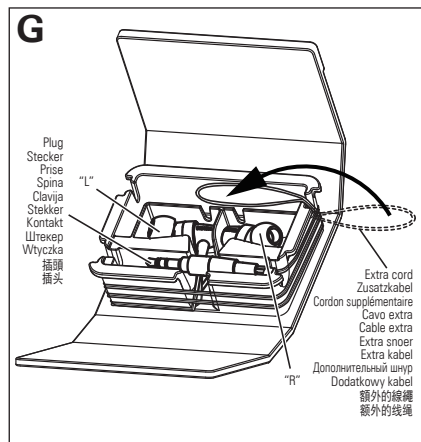

DENON

In-Ear Headphones

AH-C710

Owner's Manual

Bedienungsanleitung

Manuel de l'Utilisateur

Manuale delle istruzioni

Manual del usuario

Gebruiksaanwijzing

Bruksanvisning

Инструкция по эксплуатации

Instrukcja Obsługi

操作說明書

操作说明书

Accessories

Check that the following parts are supplied with the product.

- ① Owner's Manual 1
- ② Service station list 1
- ③ Ear pieces (S/L size) (☞ A) ..... 2 pcs. / 1 size
  (M size ear pieces are pre-fitted on the headphones.)
- ④ Foam ear pieces (☞ B) 2
- ⑤ Extension cable (Cable length 0.8m) (☞ C) 1
- ⑥ Clip (☞ D) 1
- ⑦ Carrying Case (☞ G) 1

Declaration of conformity

We declare under our sole responsibility that this product, to which this declaration relates, is in conformity with the following standards: EN55013.

Following the provisions of 2004/108/EC Directive. (For Europe model)

A note about recycling

This product's packaging materials are recyclable and can be reused. Please dispose of any materials in accordance with the local recycling regulations.

When discarding the unit, comply with local rules or regulations.

This product and the supplied accessories conform to the WEEE directive. (For Europe model)

Safety precautions

- Listening at high volumes that irritate your ears can have a negative influence on your hearing.
- Do not use headphones while driving a bicycle, motorcycle or automobile. Doing so could lead to accidents.
- When using headphones, for safety keep the volume to a level at which surrounding sounds can be heard.
- Do not put in water or dampen.
- Do not place heavy objects on, heat, or pull on the headphones. Doing so could damage or deform them.
- Store the ear pieces out of the reach of children to prevent small children from accidentally swallowing them.

Caution on handling

- Be sure to hold the plug when unplugging the cable.
- **Do not place undue stress on the cable, as this can result in wire disconnection or damage.** Observe the following for correct usage.
  - **Do not pull the cable unduly.**
  - Do not pull too hard on the cord when attaching it to or removing it from the included clip.
  - Do not fold the cable.
  - When connected to a portable device, do not leave the portable device hanging.
  - Do not wrap the cable around the portable device.
- If you leave a connected portable device hanging, it may become disconnected and fall. Take care as DENON does not guarantee portable devices.
- Metal parts will touch your skin. People with allergies to metal should not use these headphones. If you feel that the headphones irritate your skin, stop using them and contact a physician or your store of purchase for advice.
- Do not use benzene, thinners, or other organic solvents or insecticides on the main unit since they may cause a change in quality or color.
- The headphones have a structure by which the sound tends to leak out if the volume is too high. Be considerate of others.

Using the headphones

About the ear pieces

Foam type:

Material offering a good fit in the ear and little affected by surrounding noise (☞ B).

Regular type:

Material little affected by sweat or fat. Select the ear pieces providing the best fit from among three sizes: S, M and L (☞ A).

NOTE