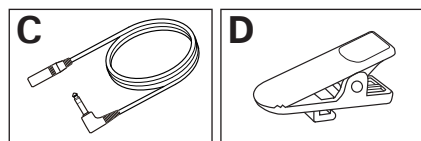

DENON

In-Ear Headphones

AH-C710

Owner's Manual

Bedienungsanleitung

Manuel de l'Utilisateur

Manuale delle istruzioni

Manual del usuario

Gebruiksaanwijzing

Bruksanvisning

Инструкция по эксплуатации

Instrukcja Obsługi

操作說明書

操作说明书

Accessories

Check that the following parts are supplied with the product.

- ① Owner's Manual 1
- ② Service station list 1
- ③ Ear pieces (S/L size) (☞ A) ..... 2 pcs. / 1 size
  (M size ear pieces are pre-fitted on the headphones.)
- ④ Foam ear pieces (☞ B) 2
- ⑤ Extension cable (Cable length 0.8m) (☞ C) 1
- ⑥ Clip (☞ D) 1
- ⑦ Carrying Case (☞ G) 1

Declaration of conformity

We declare under our sole responsibility that this product, to which this declaration relates, is in conformity with the following standards: EN55013.

Following the provisions of 2004/108/EC Directive. (For Europe model)

A note about recycling

This product's packaging materials are recyclable and can be reused. Please dispose of any materials in accordance with the local recycling regulations.

When discarding the unit, comply with local rules or regulations.

This product and the supplied accessories conform to the WEEE directive. (For Europe model)

Safety precautions

- Listening at high volumes that irritate your ears can have a negative influence on your hearing.
- Do not use headphones while driving a bicycle, motorcycle or automobile. Doing so could lead to accidents.
- When using headphones, for safety keep the volume to a level at which surrounding sounds can be heard.
- Do not put in water or dampen.
- Do not place heavy objects on, heat, or pull on the headphones. Doing so could damage or deform them.
- Store the ear pieces out of the reach of children to prevent small children from accidentally swallowing them.

Caution on handling

- Be sure to hold the plug when unplugging the cable.
- **Do not place undue stress on the cable, as this can result in wire disconnection or damage.** Observe the following for correct usage.
  - **Do not pull the cable unduly.**
  - Do not pull too hard on the cord when attaching it to or removing it from the included clip.
  - Do not fold the cable.
  - When connected to a portable device, do not leave the portable device hanging.
  - Do not wrap the cable around the portable device.
- If you leave a connected portable device hanging, it may become disconnected and fall. Take care as DENON does not guarantee portable devices.
- Metal parts will touch your skin. People with allergies to metal should not use these headphones. If you feel that the headphones irritate your skin, stop using them and contact a physician or your store of purchase for advice.
- Do not use benzene, thinners, or other organic solvents or insecticides on the main unit since they may cause a change in quality or color.
- The headphones have a structure by which the sound tends to leak out if the volume is too high. Be considerate of others.

Using the headphones

About the ear pieces

Foam type:

Material offering a good fit in the ear and little affected by surrounding noise (☞ B).

Regular type:

Material little affected by sweat or fat. Select the ear pieces providing the best fit from among three sizes: S, M and L (☞ A).

NOTE