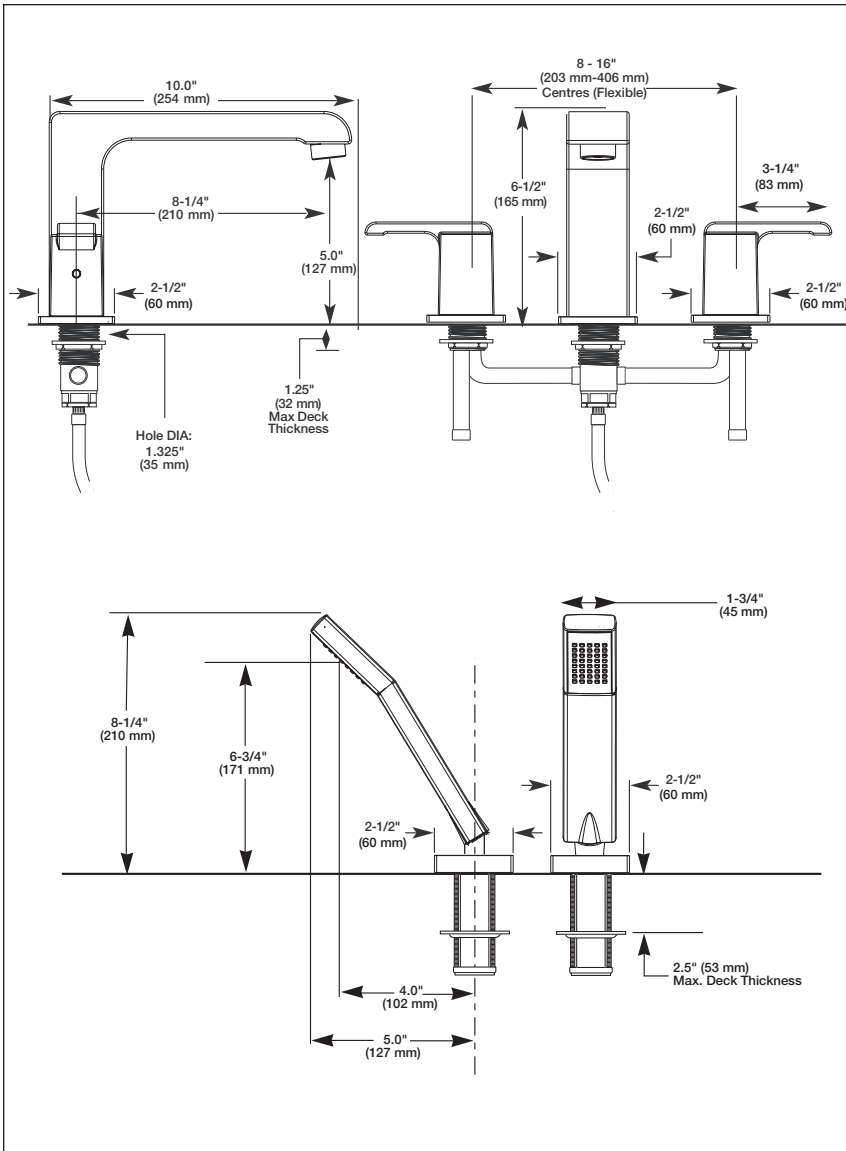

Submitted Model No.: _____

Specific Features: _____

ROMAN TUB/WHIRLPOOL FAUCET TRIM

- Arzo® Series
- Two Handle Non-Diverter Roman Tub Trim, 3 Hole Installation
- Two Handle Diverter Roman Tub Trim with Hand Held Shower, 4 hole installation
- Flexible deck or ledge mount
- Temperatures and volume controlled with handles

STANDARD SPECIFICATIONS:

- Washerless.
- 3 hole non-diverter installation (T2786).
- 4 hole diverter installation (T4786).
- Solid brass spout body.
- Control mechanism shall be of the rotating cylinder type with stainless steel plate and 180° rotation, with stainless steel sockets.
- Hot and cold stems are interchangeable.
- Temperature and volume controlled with handles.
- All operating parts shall be replaceable from the top.
- 10" (254 mm) long reach on spout.
- Rough-In kit must also be ordered to complete installation. There are separate specification sheets on each rough-in kit if more details are required.