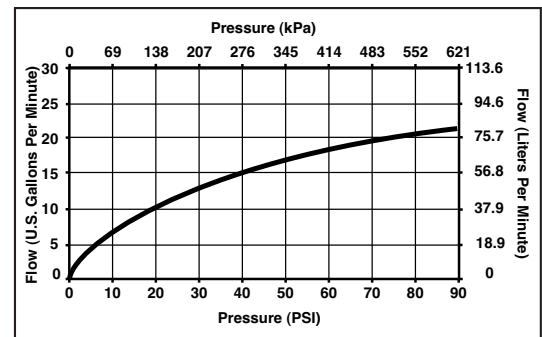

COMPLIES WITH:

- CSA Certified
- ANSI/ASME A112.18.1/CSA B125.1
- ADA Compliant and meets Handicapped Accessibility. Standards ANSI 117.1
- IAPMO Listed
- NSF 61