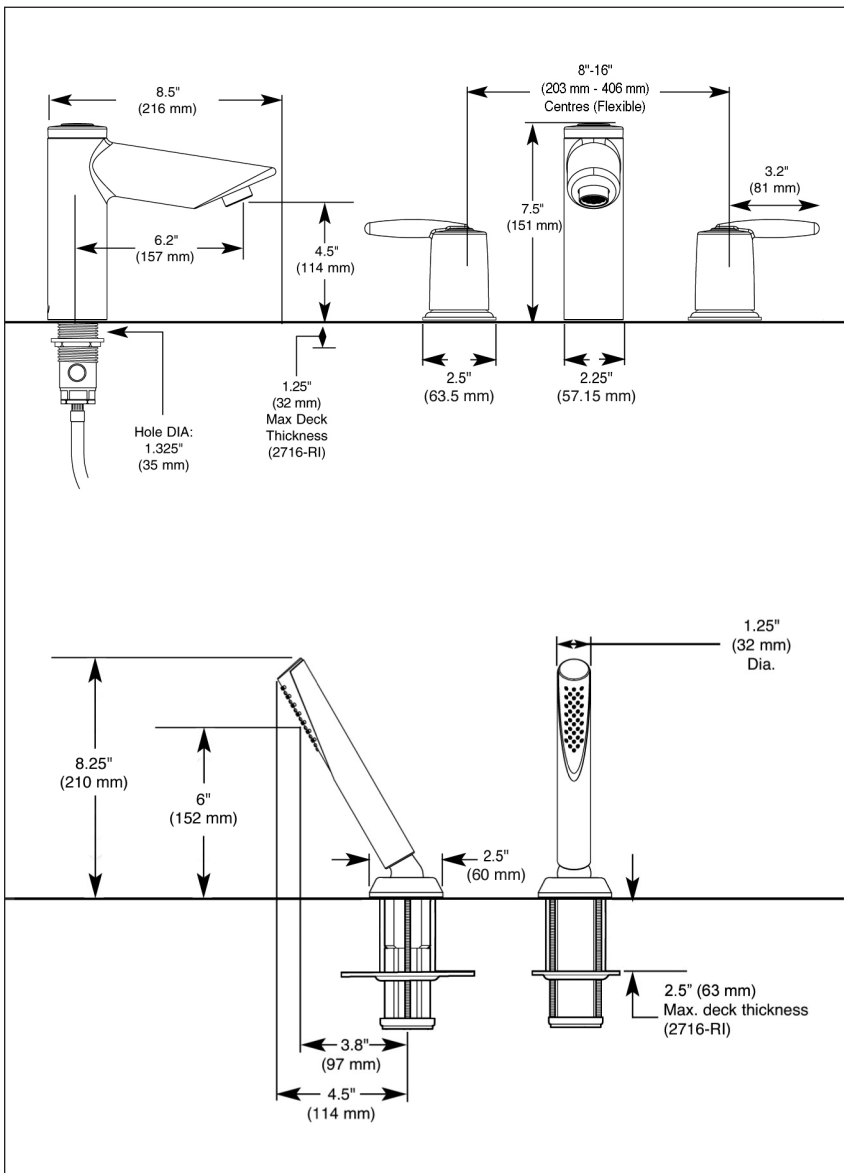

Submitted Model No.: _____

Specific Features: _____

ROMAN TUB/ WHIRLPOOL FAUCET TRIM

- Grail® Series
- Two Handle Non-Diverter
Roman Tub Trim, 3 hole installation
- Two Handle Diverter
Roman Tub Trim with Hand Held
Shower, 4 hole installation
- Flexible deck or ledge mount
- Temperatures and volume controlled
with handles

STANDARD SPECIFICATIONS:

- Washerless.
- 3 hole non-diverter installation (T2785).
- 4 hole diverter installation (T4785).
- Solid brass spout body.
- Control mechanism shall be of the rotating cylinder type with stainless steel plate and 180° rotation, with stainless steel sockets.
- Hot and cold stems are interchangeable.
- Temperature and volume controlled with handles.
- All operating parts shall be replaceable from the top.
- 6.2" (157 mm) long reach on spout.
- Rough-In kit must also be ordered to complete installation. There are separate specification sheets on each rough-in kit if more details are required.