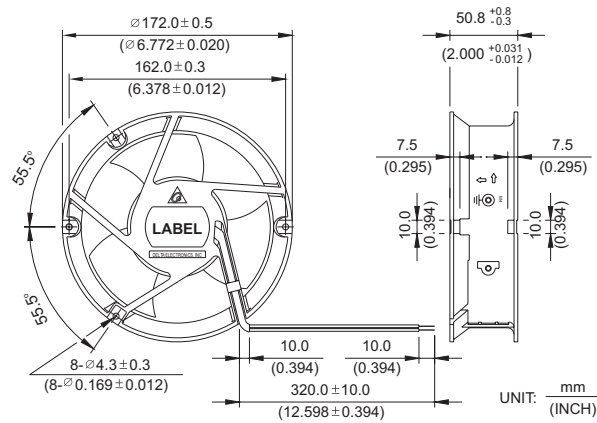

EFB Ø172 x 50.8 MM SERIES

DIMENSIONS DRAWING

- * Bearing Type
Ball Bearings
- * Material
Impeller : Plastic (UL 94V-0)
Frame : Die-Cast Aluminum
- * Lead Wires :
UL 1007 AWG #24 OR Equivalent
Red Wire Positive (+)
Black Wire Negative (-)
- * Weight : 840g (29.62 oz)

P & Q CURVE (AT RATED VOLTAGE)

MOUNTING PANEL CUTOUT

MODEL		Rated Voltage	Operating Voltage Range	Input Current	Input Power	Speed	Maximum Air Flow		Maximum Air Pressure		Noise
PART NO.	FUNCTION	VDC	VDC	Amp	Watt	R.P.M.	m ³ /min	CFM	mmH ₂ O	IN H ₂ O	dB-A
EFB1712LG	-R00 / -F00	12	8.0 to 14.0	0.79	9.48	2800	5.950	210.12	11.90	0.469	48.0
EFB1724LG	-R00 / -F00	24	12.0 to 28.0	0.39	9.36						
EFB1748LG	-R00 / -F00	48	24.0 to 60.0	0.19	9.12						
EFB1712MG	-R00 / -F00	12	8.0 to 14.0	0.99	11.88	3050	6.520	230.25	14.50	0.571	50.0
EFB1724MG	-R00 / -F00	24	12.0 to 28.0	0.47	11.28						
EFB1748MG	-R00 / -F00	48	24.0 to 60.0	0.25	12.00						
EFB1712HG	-R00 / -F00	12	8.0 to 14.0	1.35	16.20	3350	7.130	251.79	17.49	0.689	53.0
EFB1724HG	-R00 / -F00	24	12.0 to 28.0	0.56	13.44						
EFB1748HG	-R00 / -F00	48	24.0 to 60.0	0.31	14.88						
EFB1712HHG	-R00 / -F00	12	8.0 to 14.0	1.79	21.48	3700	7.920	279.69	20.30	0.800	55.0
EFB1724HHG	-R00 / -F00	24	12.0 to 28.0	0.77	18.48						
EFB1748HHG	-R00 / -F00	48	24.0 to 60.0	0.38	18.24						
EFB1724VHG	-R00 / -F00	24	12.0 to 28.0	0.97	23.28	4000	8.560	302.29	23.80	0.937	57.0
EFB1748VHG	-R00 / -F00	48	24.0 to 60.0	0.49	23.52						
EFB1724SHG	-R00 / -F00	24	12.0 to 28.0	1.17	28.08	4300	9.203	325.00	27.5	1.083	59.0