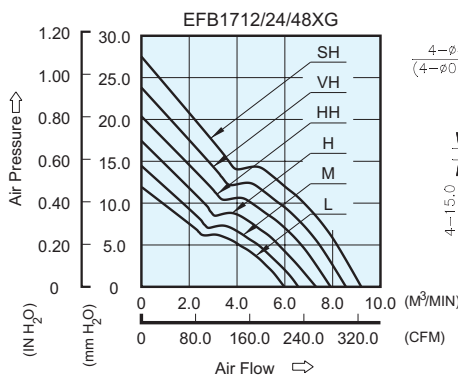

EFB Ø172 x 50.8 MM SERIES

DIMENSIONS DRAWING

- * Bearing Type
Ball Bearings
- * Material
Impeller : Plastic (UL 94V-0)
Frame : Die-Cast Aluminum
- * Lead Wires :
UL 1007 AWG #24 OR Equivalent
Red Wire Positive (+)
Black Wire Negative (-)
- * Weight : 840g (29.62 oz)

P & Q CURVE (AT RATED VOLTAGE)

MOUNTING PANEL CUTOUT

MODEL		Rated Voltage	Operating Voltage Range	Input Current	Input Power	Speed	Maximum Air Flow		Maximum Air Pressure		Noise
PART NO.	FUNCTION	VDC	VDC	Amp	Watt	R.P.M.	m ³ /min	CFM	mmH ₂ O	IN H ₂ O	dB-A
EFB1712LG	-R00 / -F00	12	8.0 to 14.0	0.79	9.48	2800	5.950	210.12	11.90	0.469	48.0
EFB1724LG	-R00 / -F00	24	12.0 to 28.0	0.39	9.36						
EFB1748LG	-R00 / -F00	48	24.0 to 60.0	0.19	9.12						
EFB1712MG	-R00 / -F00	12	8.0 to 14.0	0.99	11.88	3050	6.520	230.25	14.50	0.571	50.0
EFB1724MG	-R00 / -F00	24	12.0 to 28.0	0.47	11.28						
EFB1748MG	-R00 / -F00	48	24.0 to 60.0	0.25	12.00						
EFB1712HG	-R00 / -F00	12	8.0 to 14.0	1.35	16.20	3350	7.130	251.79	17.49	0.689	53.0
EFB1724HG	-R00 / -F00	24	12.0 to 28.0	0.56	13.44						
EFB1748HG	-R00 / -F00	48	24.0 to 60.0	0.31	14.88						
EFB1712HHG	-R00 / -F00	12	8.0 to 14.0	1.79	21.48	3700	7.920	279.69	20.30	0.800	55.0
EFB1724HHG	-R00 / -F00	24	12.0 to 28.0	0.77	18.48						
EFB1748HHG	-R00 / -F00	48	24.0 to 60.0	0.38	18.24						
EFB1724VHG	-R00 / -F00	24	12.0 to 28.0	0.97	23.28	4000	8.560	302.29	23.80	0.937	57.0
EFB1748VHG	-R00 / -F00	48	24.0 to 60.0	0.49	23.52						
EFB1724SHG	-R00 / -F00	24	12.0 to 28.0	1.17	28.08	4300	9.203	325.00	27.5	1.083	59.0

* Function type is optional.
 * The max. air flow and the speed are measured in free air ; max. air pressure is measured at zero air flow.
 * Noise is measured in anechoic chamber in free air, one meter from intake side.
 * All readings are typical values at rated voltage.
 * Specifications are subject to change without notice.