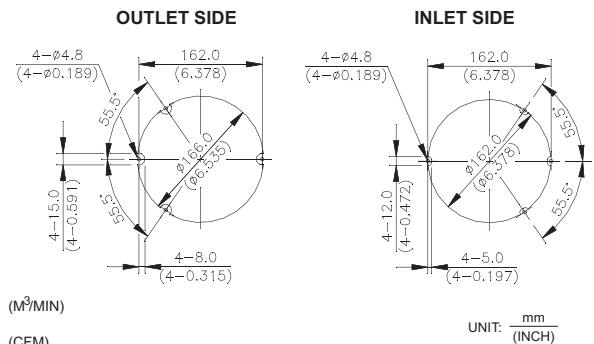

EFB Ø172 x 50.8 MM SERIES

DIMENSIONS DRAWING

- * Bearing Type
Ball Bearings
- * Material
Impeller : Plastic (UL 94V-0)
Frame : Die-Cast Aluminum
- * Lead Wires :
UL 1007 AWG #24 OR Equivalent
Red Wire Positive (+)
Black Wire Negative (-)
- * Weight : 840g (29.62 oz)

P & Q CURVE (AT RATED VOLTAGE)

MOUNTING PANEL CUTOUT

MODEL		Rated Voltage	Operating Voltage Range	Input Current	Input Power	Speed	Maximum Air Flow		Maximum Air Pressure		Noise
PART NO.	FUNCTION	VDC	VDC	Amp	Watt	R.P.M.	m ³ /min	CFM	mmH ₂ O	IN H ₂ O	dB-A
EFB1712LG	-R00 / -F00	12	8.0 to 14.0	0.79	9.48	2800	5.950	210.12	11.90	0.469	48.0
EFB1724LG	-R00 / -F00	24	12.0 to 28.0	0.39	9.36						
EFB1748LG	-R00 / -F00	48	24.0 to 60.0	0.19	9.12						
EFB1712MG	-R00 / -F00	12	8.0 to 14.0	0.99	11.88	3050	6.520	230.25	14.50	0.571	50.0
EFB1724MG	-R00 / -F00	24	12.0 to 28.0	0.47	11.28						
EFB1748MG	-R00 / -F00	48	24.0 to 60.0	0.25	12.00						
EFB1712HG	-R00 / -F00	12	8.0 to 14.0	1.35	16.20	3350	7.130	251.79	17.49	0.689	53.0
EFB1724HG	-R00 / -F00	24	12.0 to 28.0	0.56	13.44						
EFB1748HG	-R00 / -F00	48	24.0 to 60.0	0.31	14.88						
EFB1712HHG	-R00 / -F00	12	8.0 to 14.0	1.79	21.48	3700	7.920	279.69	20.30	0.800	55.0
EFB1724HHG	-R00 / -F00	24	12.0 to 28.0	0.77	18.48						
EFB1748HHG	-R00 / -F00	48	24.0 to 60.0	0.38	18.24						
EFB1724VHG	-R00 / -F00	24	12.0 to 28.0	0.97	23.28	4000	8.560	302.29	23.80	0.937	57.0
EFB1748VHG	-R00 / -F00	48	24.0 to 60.0	0.49	23.52						
EFB1724SHG	-R00 / -F00	24	12.0 to 28.0	1.17	28.08	4300	9.203	325.00	27.5	1.083	59.0