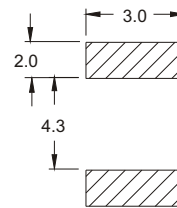

SMT Power Inductor

SIW73 Type

Features

- RoHS compliant.
- Small size (7.3mm*7.3mm), low profile (3.5mm max. height) SMD type.
- Suitable for high density mounting.
- High energy storage and low DCR.
- Provided with embossed carrier tape packing.
- Ideal for power source circuits, DC-DC converter, DC-AC inverters inductor application.
- In addition to the standard versions shown here, customized inductors are available to meet your exact requirements.

Mechanical Dimension:

RECOMMENDED PAD PATTERNS

UNIT:mm/inch
 A = 7.6 / 0.299 Max.
 B = 7.6 / 0.299 Max.
 C = 3.5 / 0.138 Max.
 D = 5.3±0.1 / 0.209±0.004
 E = 1.0±0.1 / 0.039±0.004
 F = 2.0 / 0.079

Electrical Characteristics: 25°C: 100KHz, 0.1V

PART NO.	L ¹ (μH)	DCR (mΩ) MAX	I _{rated} ² (A _{dc})
SIW73 - 1R0	1.0	0.022	3.60
SIW73 - 1R5	1.5	0.026	3.40
SIW73 - 2R2	2.2	0.032	2.68
SIW73 - 3R3	3.3	0.041	2.40
SIW73 - 4R7	4.7	0.049	2.26
SIW73 - 6R8	6.8	0.067	1.66
SIW73 - 100	10.0	0.085	1.37
SIW73 - 120	12.0	0.100	1.12
SIW73 - 150	15.0	0.130	1.08
SIW73 - 180	18.0	0.160	1.04
SIW73 - 220	22.0	0.180	0.80
SIW73 - 270	27.0	0.240	0.77
SIW73 - 330	33.0	0.290	0.71
SIW73 - 390	39.0	0.340	0.62
SIW73 - 470	47.0	0.410	0.56
SIW73 - 560	56.0	0.480	0.54
SIW73 - 680	68.0	0.600	0.50
SIW73 - 820	82.0	0.710	0.43
SIW73 - 101	100.0	0.950	0.39