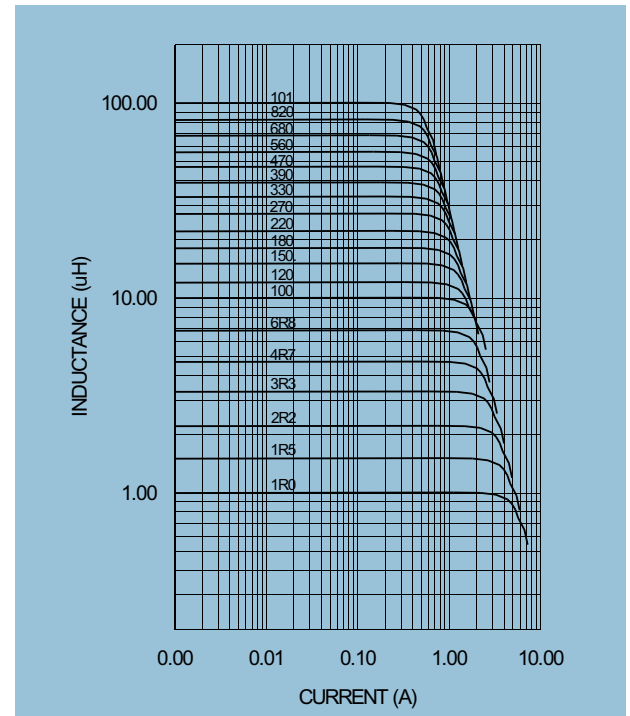

SMT Power Inductor

SIW73 Type

Features

- RoHS compliant.
- Small size (7.3mm*7.3mm), low profile (3.5mm max. height) SMD type.
- Suitable for high density mounting.
- High energy storage and low DCR.
- Provided with embossed carrier tape packing.
- Ideal for power source circuits, DC-DC converter, DC-AC inverters inductor application.
- In addition to the standard versions shown here, customized inductors are available to meet your exact requirements.

Mechanical Dimension:

RECOMMENDED PAD PATTERNS

UNIT:mm/inch
 A = 7.6 / 0.299 Max.
 B = 7.6 / 0.299 Max.
 C = 3.5 / 0.138 Max.
 D = 5.3±0.1 / 0.209±0.004
 E = 1.0±0.1 / 0.039±0.004
 F = 2.0 / 0.079

Electrical Characteristics: 25°C: 100KHz, 0.1V

PART NO.	L ¹ (μH)	DCR (mΩ) MAX	I _{rated} ² (A _{dc})
SIW73 - 1R0	1.0	0.022	3.60
SIW73 - 1R5	1.5	0.026	3.40
SIW73 - 2R2	2.2	0.032	2.68
SIW73 - 3R3	3.3	0.041	2.40
SIW73 - 4R7	4.7	0.049	2.26
SIW73 - 6R8	6.8	0.067	1.66
SIW73 - 100	10.0	0.085	1.37
SIW73 - 120	12.0	0.100	1.12
SIW73 - 150	15.0	0.130	1.08
SIW73 - 180	18.0	0.160	1.04
SIW73 - 220	22.0	0.180	0.80
SIW73 - 270	27.0	0.240	0.77
SIW73 - 330	33.0	0.290	0.71
SIW73 - 390	39.0	0.340	0.62
SIW73 - 470	47.0	0.410	0.56
SIW73 - 560	56.0	0.480	0.54
SIW73 - 680	68.0	0.600	0.50
SIW73 - 820	82.0	0.710	0.43
SIW73 - 101	100.0	0.950	0.39