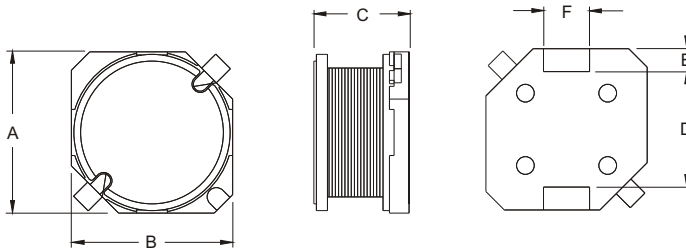

SMT Power Inductor

SIW73 Type

Features

- RoHS compliant.
- Small size (7.3mm*7.3mm), low profile (3.5mm max. height) SMD type.
- Suitable for high density mounting.
- High energy storage and low DCR.
- Provided with embossed carrier tape packing.
- Ideal for power source circuits, DC-DC converter, DC-AC inverters inductor application.
- In addition to the standard versions shown here, customized inductors are available to meet your exact requirements.

Mechanical Dimension:

RECOMMENDED PAD PATTERNS

UNIT:mm/inch
 A = 7.6 / 0.299 Max.
 B = 7.6 / 0.299 Max.
 C = 3.5 / 0.138 Max.
 D = 5.3±0.1 / 0.209±0.004
 E = 1.0±0.1 / 0.039±0.004
 F = 2.0 / 0.079

Electrical Characteristics: 25°C: 100KHz, 0.1V

PART NO.	L ¹ (μH)	DCR (mΩ) MAX	I _{rated} ² (A _{dc})
SIW73 - 1R0	1.0	0.022	3.60
SIW73 - 1R5	1.5	0.026	3.40
SIW73 - 2R2	2.2	0.032	2.68
SIW73 - 3R3	3.3	0.041	2.40
SIW73 - 4R7	4.7	0.049	2.26
SIW73 - 6R8	6.8	0.067	1.66
SIW73 - 100	10.0	0.085	1.37
SIW73 - 120	12.0	0.100	1.12
SIW73 - 150	15.0	0.130	1.08
SIW73 - 180	18.0	0.160	1.04
SIW73 - 220	22.0	0.180	0.80
SIW73 - 270	27.0	0.240	0.77
SIW73 - 330	33.0	0.290	0.71
SIW73 - 390	39.0	0.340	0.62
SIW73 - 470	47.0	0.410	0.56
SIW73 - 560	56.0	0.480	0.54
SIW73 - 680	68.0	0.600	0.50
SIW73 - 820	82.0	0.710	0.43
SIW73 - 101	100.0	0.950	0.39