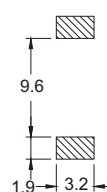

SMT Power Inductor

SISN83 Type

Features

- RoHS compliant.
- Low profile (3.0mm max. height) SMD type.
- Magnetically shielded, suitable for high density mounting.
- High energy storage and low DCR.
- Provided with embossed carrier tape packing.
- Ideal for power source circuits, DC-DC converter, DC-AC inverters inductor application.
- In addition to the standard versions shown here, customized inductors are available to meet your exact requirements.

Mechanical Dimension:

RECOMMENDED PAD PATTERNS

UNIT : mm / inch
 A = 13.1 / 0.516 Max.
 B = 9.254 ± 0.254 / 0.364 ± 0.01
 C = 3.0 / 0.118 Max.
 D = 2.5 ± 0.254 / 0.098 ± 0.010
 E = 1.2 ± 0.300 / 0.047 ± 0.012
 F = 0.80 / 0.031