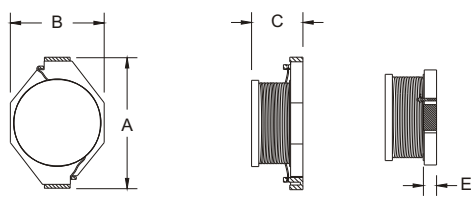

SMT Power Inductor

SISN83 Type

Features

- RoHS compliant.
- Low profile (3.0mm max. height) SMD type.
- Magnetically shielded, suitable for high density mounting.
- High energy storage and low DCR.
- Provided with embossed carrier tape packing.
- Ideal for power source circuits, DC-DC converter, DC-AC inverters inductor application.
- In addition to the standard versions shown here, customized inductors are available to meet your exact requirements.

Mechanical Dimension:

RECOMMENDED PAD PATTERNS

UNIT : mm / inch
 A = 13.1 / 0.516 Max.
 B = 9.254 ± 0.254 / 0.364 ± 0.01
 C = 3.0 / 0.118 Max.
 D = 2.5 ± 0.254 / 0.098 ± 0.010
 E = 1.2 ± 0.300 / 0.047 ± 0.012
 F = 0.80 / 0.031

Electrical Characteristics: 25°C: 100KHz, 0.1V

PART NO.	L ¹ (uH)	DCR (Ω)MAX	Isat ² (Adc)
SISN83-2R2	2.2	0.032	5.0
SISN83-3R3	3.3	0.055	3.6
SISN83-6R8	6.8	0.082	2.5
SISN83-100	10.0	0.110	2.4
SISN83-150	15.0	0.150	2.0
SISN83-220	22.0	0.230	1.6
SISN83-330	33.0	0.300	1.4
SISN83-470	47.0	0.390	1.0
SISN83-680	68.0	0.660	0.9
SISN83-101	100.0	0.840	0.7
SISN83-151	150.0	1.200	0.6
SISN83-221	220.0	1.900	0.5
SISN83-331	330.0	2.700	0.4
SISN83-471	470.0	4.000	0.3
SISN83-681	680.0	5.300	0.2
SISN83-102	1000.0	8.400	0.1