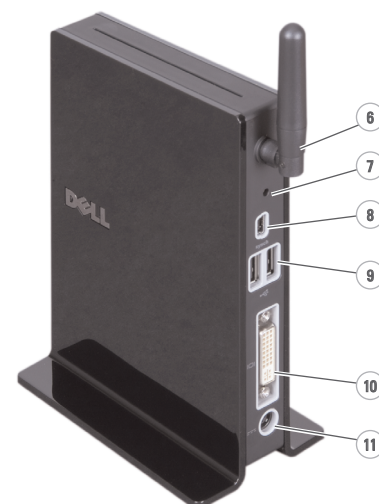

6. antenna
7. reset button
8. mini-USB connector for cable association
9. USB connector (2)
10. DVI connector
11. power cable connector