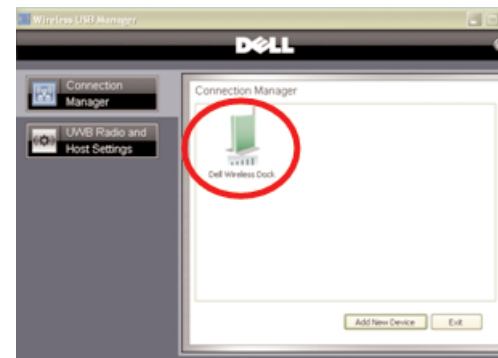

2 | Connect the AC adapter cable and the power cable

3 | Complete the PIN association

a

b

c

- Double-click the  icon located on the taskbar to open the **Wireless USB Manager**. Click **Add New Device** to scan for wireless devices.
- The **Add new device** window appears. Enter the PIN code found on the label located at the bottom of your Dell Wireless Dock. Click **Connect** → **Next** → **Finish**.
- The Dell Wireless Dock icon turns green to indicate a successful wireless connection.

NOTE: To associate your computer with the wireless docking station using the cable association method, see the *User Manual* that ships with your Dell Wireless Dock.

Dell™ Wireless Dock Quick Start Guide