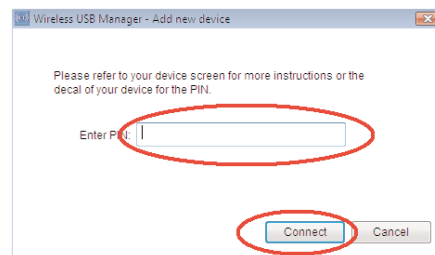

2 | Connect the AC adapter cable and the power cable

3 | Complete the PIN association

a

b

c

- Double-click the  icon located on the taskbar to open the **Wireless USB Manager**. Click **Add New Device** to scan for wireless devices.
- The **Add new device** window appears. Enter the PIN code found on the label located at the bottom of your Dell Wireless Dock. Click **Connect** → **Next** → **Finish**.
- The Dell Wireless Dock icon turns green to indicate a successful wireless connection.

NOTE: To associate your computer with the wireless docking station using the cable association method, see the *User Manual* that ships with your Dell Wireless Dock.

Dell™ Wireless Dock Quick Start Guide