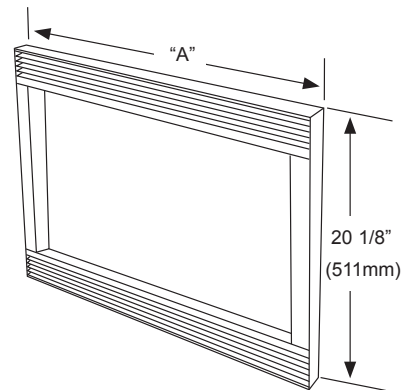

*Bare minimum spacing: Includes additional space to avoid scragging/vibration.

DCM24 SPECIFICATIONS

NOTE:

1. 24" (610mm) minimum exterior cabinet depth.
2. See the Combination Installation (CI) Section if installing with a wall oven, or warming oven.
3. 3/4" (19mm) support platform (flush with cutout).
4. Microwave is supplied with a 42" (1067mm) power cord, with a three prong grounded plug.
5. Tolerances +1/16" (1.6mm), -0 unless otherwise specified

Shipping Weight: 60 lbs.
Circuit Required: 120 Vac,
15 Amp. dedicated
Total (Connected Load):
1.6 Kw (13 Amp.)

CUTOUT DIMENSIONS ISOMETRIC VIEW

ACTK OVERALL DIMENSIONS

(Epicure® or Millennia™ Trim Kit - use these models when stacking with the Classic/Renaissance Wall Oven)

AOCTK OVERALL DIMENSIONS

(Epicure® or Millennia™ Trim Kit - use these models when stacking with the Discovery Wall Oven)

Model No.	"A" Overall Width	"B" Cutout Width	"D" Cutout Height	Top Overlay	Bottom Overlay	Approximate Shipping Weight
ACTK27	27" (686mm)	25 1/4" (641mm)	19 1/8" (486mm)	1/2" (13mm)	1/2" (13mm)	15 lbs.
ACTK30	30" (762mm)	28 1/4" (718mm)	19 1/8" (486mm)			16 lbs.
ACTK36	36" (914mm)	25" (635mm)	19 1/8" (486mm)			20 lbs.
AOCTK27	27" (686mm)	25 1/4" (641mm)	18 1/2" (470mm)	5/8" (16mm)	1" (25mm)	19 lbs.
AOCTK30	30" (672mm)	25 1/4" (641mm)	18 1/2" (470mm)			20 lbs.