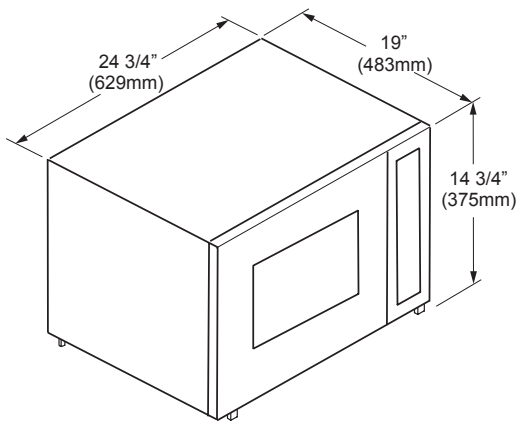

Model No.	"A" Overall Width	Trim Kit Overlays	Approximate Shipping Weight
AMTK27	27" (686mm)	5/8" (16mm) Top, 3/4" (19mm) Bottom	12 lbs.
AMTK30	30" (762mm)		12 lbs.
AMTK36	36" (914mm)		16 lbs.
AOMTK27	27" (686mm)		17 lbs.
AOMTK30	30" (762mm)		18 lbs.

*Bare minimum spacing: Includes additional space to avoid scragging/vibration.

DCM24 SPECIFICATIONS

NOTE:

1. 24" (610mm) minimum exterior cabinet depth.
2. See the Combination Installation (CI) Section if installing with a wall oven, or warming oven.
3. 3/4" (19mm) support platform (flush with cutout).
4. Microwave is supplied with a 42" (1067mm) power cord, with a three prong grounded plug.
5. Tolerances +1/16" (1.6mm), -0 unless otherwise specified

Shipping Weight: 60 lbs.
Circuit Required: 120 Vac,
15 Amp. dedicated
Total (Connected Load):
1.6 Kw (13 Amp.)

CUTOUT DIMENSIONS ISOMETRIC VIEW

ACTK OVERALL DIMENSIONS

(Epicure® or Millennia™ Trim Kit - use these models when stacking with the Classic/Renaissance Wall Oven)

AOCTK OVERALL DIMENSIONS

(Epicure® or Millennia™ Trim Kit - use these models when stacking with the Discovery Wall Oven)

Model No.	"A" Overall Width	"B" Cutout Width	"D" Cutout Height	Top Overlay	Bottom Overlay	Approximate Shipping Weight
ACTK27	27" (686mm)	25 1/4" (641mm)	19 1/8" (486mm)	1/2" (13mm)	1/2" (13mm)	15 lbs.
ACTK30	30" (762mm)	28 1/4" (718mm)	19 1/8" (486mm)			16 lbs.
ACTK36	36" (914mm)	25" (635mm)	19 1/8" (486mm)			20 lbs.
AOCTK27	27" (686mm)	25 1/4" (641mm)	18 1/2" (470mm)	5/8" (16mm)	1" (25mm)	19 lbs.
AOCTK30	30" (672mm)	25 1/4" (641mm)	18 1/2" (470mm)			20 lbs.