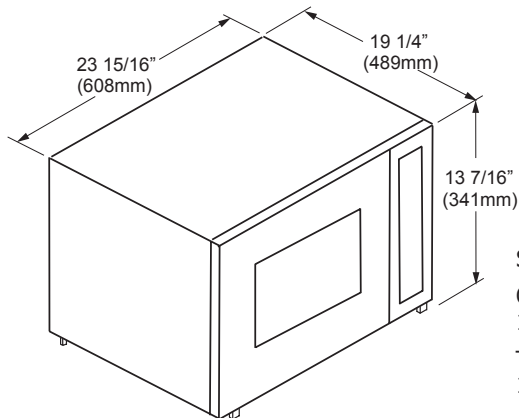

AMTK OVERALL DIMENSIONS
(Epicure® or Millennia™ Trim Kit)

DMT2420 SPECIFICATIONS

Shipping Weight: 46 lbs.
Circuit Required: 120 Vac,
15 Amp. dedicated
Total (Connected Load):
1.5 Kw (12.5 Amp.)

AOMTK OVERALL DIMENSIONS
(Preference® Trim Kit)

Model No.	"A" Overall Width	Trim Kit Overlays	Approximate Shipping Weight
AMTK27	27" (686mm)	5/8" (16mm) Top, 3/4" (19mm) Bottom	12 lbs.
AMTK30	30" (762mm)		12 lbs.
AMTK36	36" (914mm)		16 lbs.
AOMTK27	27" (686mm)		17 lbs.
AOMTK30	30" (762mm)		18 lbs.

Shipping Weight: 60 lbs.
Circuit Required: 120 Vac,
15 Amp. dedicated
Total (Connected Load):
1.6 Kw (13 Amp.)

CUTOUT DIMENSIONS ISOMETRIC VIEW

ACTK OVERALL DIMENSIONS

(Epicure® or Millennia™ Trim Kit - use these models when stacking with the Classic/Renaissance Wall Oven)

AOCTK OVERALL DIMENSIONS

(Epicure® or Millennia™ Trim Kit - use these models when stacking with the Discovery Wall Oven)

Model No.	"A" Overall Width	"B" Cutout Width	"D" Cutout Height	Top Overlay	Bottom Overlay	Approximate Shipping Weight
ACTK27	27" (686mm)	25 1/4" (641mm)	19 1/8" (486mm)	1/2" (13mm)	1/2" (13mm)	15 lbs.
ACTK30	30" (762mm)	28 1/4" (718mm)	19 1/8" (486mm)			16 lbs.
ACTK36	36" (914mm)	25" (635mm)	19 1/8" (486mm)			20 lbs.
AOCTK27	27" (686mm)	25 1/4" (641mm)	18 1/2" (470mm)	5/8" (16mm)	1" (25mm)	19 lbs.
AOCTK30	30" (672mm)	25 1/4" (641mm)	18 1/2" (470mm)			20 lbs.