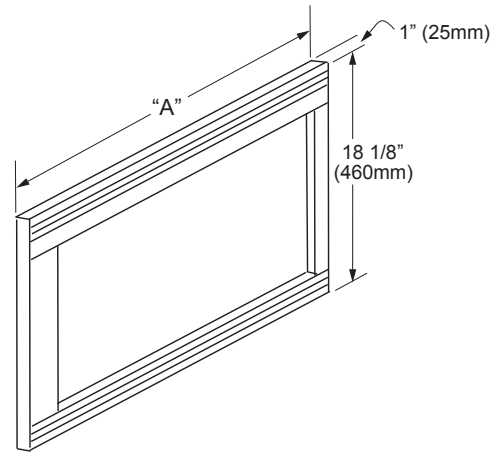

AMTK OVERALL DIMENSIONS
(Epicure® or Millennia™ Trim Kit)

DMT2420 SPECIFICATIONS

Shipping Weight: 46 lbs.
Circuit Required: 120 Vac,
15 Amp. dedicated
Total (Connected Load):
1.5 Kw (12.5 Amp.)

AOMTK OVERALL DIMENSIONS
(Preference® Trim Kit)

NOTE:

1. 24" (610mm) minimum exterior cabinet depth.
2. See the Combination Installation (CI) Section if installing with a wall oven or warming oven.
3. 3/4" (19mm) support platform (flush with cutout).
4. Microwave is supplied with a 42" (1067mm) power cord, with a three prong grounded plug.
5. Tolerances: +1/16" (1.6mm), -0 unless otherwise specified.

Model No.	"A" Overall Width	Trim Kit Overlays	Approximate Shipping Weight
AMTK27	27" (686mm)	5/8" (16mm) Top, 3/4" (19mm) Bottom	12 lbs.
AMTK30	30" (762mm)		12 lbs.
AMTK36	36" (914mm)		16 lbs.
AOMTK27	27" (686mm)		17 lbs.
AOMTK30	30" (762mm)		18 lbs.

AOCTK OVERALL DIMENSIONS

(Epicure® or Millennia™ Trim Kit - use these models when stacking with the Discovery Wall Oven)

Model No.	"A" Overall Width	"B" Cutout Width	"D" Cutout Height	Top Overlay	Bottom Overlay	Approximate Shipping Weight
ACTK27	27" (686mm)	25 1/4" (641mm)	19 1/8" (486mm)	1/2" (13mm)	1/2" (13mm)	15 lbs.
ACTK30	30" (762mm)	28 1/4" (718mm)	19 1/8" (486mm)			16 lbs.
ACTK36	36" (914mm)	25" (635mm)	19 1/8" (486mm)			20 lbs.
AOCTK27	27" (686mm)	25 1/4" (641mm)	18 1/2" (470mm)	5/8" (16mm)	1" (25mm)	19 lbs.
AOCTK30	30" (672mm)	25 1/4" (641mm)	18 1/2" (470mm)			20 lbs.