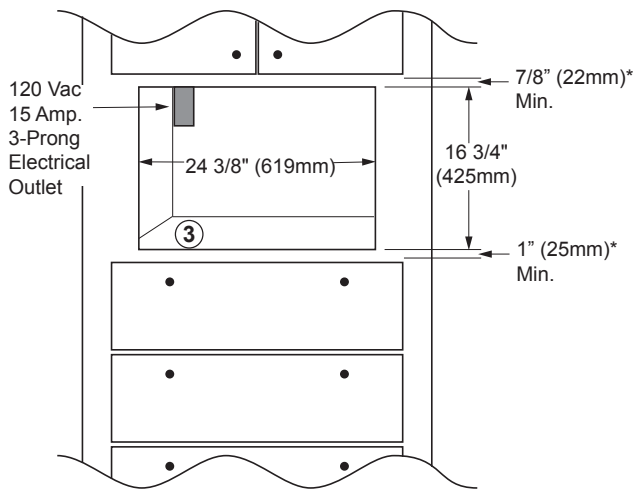

DMT2420

AMTK27, AMTK30, AMTK36, AOMTK27, AOMTK30

Revised
06/17/08

Microwave Oven

1/1

PLANNING GUIDE

MICROWAVE AND TRIM KIT

*Bare minimum spacing: Includes additional space to avoid scrapping/vibration.