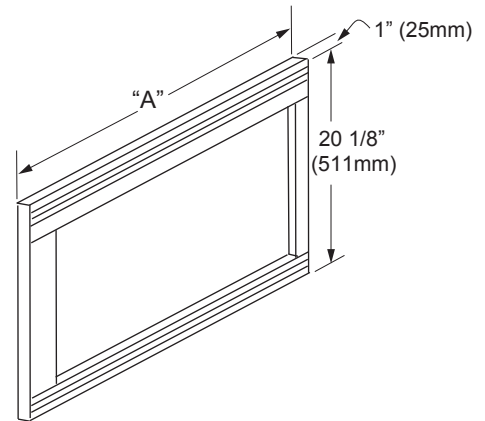

Model No.	"A" Overall Width	Trim Kit Overlays	Approximate Shipping Weight
AMTK27	27" (686mm)	5/8" (16mm) Top, 3/4" (19mm) Bottom	12 lbs.
AMTK30	30" (762mm)		12 lbs.
AMTK36	36" (914mm)		16 lbs.
AOMTK27	27" (686mm)		17 lbs.
AOMTK30	30" (762mm)		18 lbs.

*Bare minimum spacing: Includes additional space to avoid scragging/vibration.

DCM24 SPECIFICATIONS

NOTE:

1. 24" (610mm) minimum exterior cabinet depth.
2. See the Combination Installation (CI) Section if installing with a wall oven, or warming oven.
3. 3/4" (19mm) support platform (flush with cutout).
4. Microwave is supplied with a 42" (1067mm) power cord, with a three prong grounded plug.
5. Tolerances +1/16" (1.6mm), -0 unless otherwise specified

Shipping Weight: 60 lbs.
Circuit Required: 120 Vac,
15 Amp. dedicated
Total (Connected Load):
1.6 Kw (13 Amp.)

CUTOUT DIMENSIONS ISOMETRIC VIEW

ACTK OVERALL DIMENSIONS

(Epicure® or Millennia™ Trim Kit - use these models when stacking with the Classic/Renaissance Wall Oven)

AOCTK OVERALL DIMENSIONS

(Epicure® or Millennia™ Trim Kit - use these models when stacking with the Discovery Wall Oven)

Model No.	"A" Overall Width	"B" Cutout Width	"D" Cutout Height	Top Overlay	Bottom Overlay	Approximate Shipping Weight
ACTK27	27" (686mm)	25 1/4" (641mm)	19 1/8" (486mm)	1/2" (13mm)	1/2" (13mm)	15 lbs.
ACTK30	30" (762mm)	28 1/4" (718mm)	19 1/8" (486mm)			16 lbs.
ACTK36	36" (914mm)	25" (635mm)	19 1/8" (486mm)			20 lbs.
AOCTK27	27" (686mm)	25 1/4" (641mm)	18 1/2" (470mm)	5/8" (16mm)	1" (25mm)	19 lbs.
AOCTK30	30" (672mm)	25 1/4" (641mm)	18 1/2" (470mm)			20 lbs.