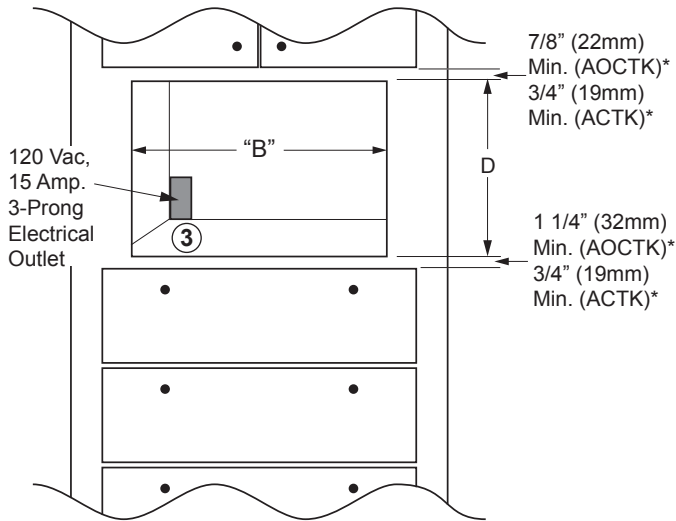

DCM24

ACTK27, ACTK30, ACTK36, AOCTK27, AOCTK30

dacor
The Life of the Kitchen.®

Revised
05/05/08

Convection Microwave Oven

1/1

**PLANNING
GUIDE**

MICROWAVE AND TRIM KIT

*Bare minimum spacing: Includes additional space to avoid scragging/vibration.