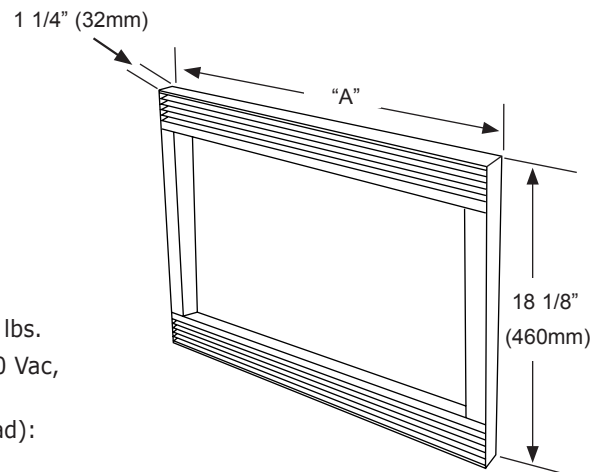

AMTK OVERALL DIMENSIONS
(Epicure® or Millennia™ Trim Kit)

DMT2420 SPECIFICATIONS

Shipping Weight: 46 lbs.
Circuit Required: 120 Vac,
15 Amp. dedicated
Total (Connected Load):
1.5 Kw (12.5 Amp.)

AOMTK OVERALL DIMENSIONS
(Preference® Trim Kit)

NOTE:

1. 24" (610mm) minimum exterior cabinet depth.
2. See the Combination Installation (CI) Section if installing with a wall oven or warming oven.
3. 3/4" (19mm) support platform (flush with cutout).
4. Microwave is supplied with a 42" (1067mm) power cord, with a three prong grounded plug.
5. Tolerances: +1/16" (1.6mm), -0 unless otherwise specified.

Model No.	"A" Overall Width	Trim Kit Overlays	Approximate Shipping Weight
AMTK27	27" (686mm)	5/8" (16mm) Top, 3/4" (19mm) Bottom	12 lbs.
AMTK30	30" (762mm)		12 lbs.
AMTK36	36" (914mm)		16 lbs.
AOMTK27	27" (686mm)		17 lbs.
AOMTK30	30" (762mm)		18 lbs.