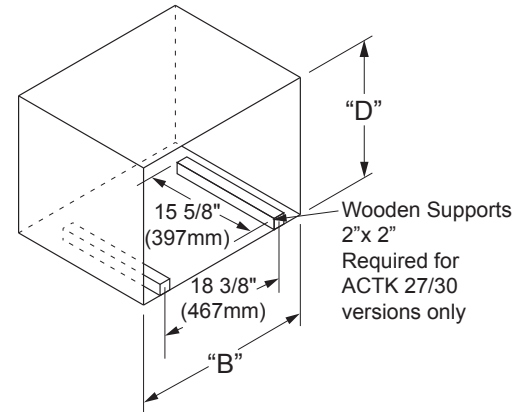

Model No.	"A" Overall Width	Trim Kit Overlays	Approximate Shipping Weight
AMTK27	27" (686mm)	5/8" (16mm) Top, 3/4" (19mm) Bottom	12 lbs.
AMTK30	30" (762mm)		12 lbs.
AMTK36	36" (914mm)		16 lbs.
AOMTK27	27" (686mm)		17 lbs.
AOMTK30	30" (762mm)		18 lbs.

*Bare minimum spacing: Includes additional space to avoid scragging/vibration.

DCM24 SPECIFICATIONS

NOTE:

1. 24" (610mm) minimum exterior cabinet depth.
2. See the Combination Installation (CI) Section if installing with a wall oven, or warming oven.
3. 3/4" (19mm) support platform (flush with cutout).
4. Microwave is supplied with a 42" (1067mm) power cord, with a three prong grounded plug.
5. Tolerances +1/16" (1.6mm), -0 unless otherwise specified

Shipping Weight: 60 lbs.
Circuit Required: 120 Vac,
15 Amp. dedicated
Total (Connected Load):
1.6 Kw (13 Amp.)

CUTOUT DIMENSIONS ISOMETRIC VIEW

ACTK OVERALL DIMENSIONS

(Epicure® or Millennia™ Trim Kit - use these models when stacking with the Classic/Renaissance Wall Oven)

AOCTK OVERALL DIMENSIONS

(Epicure® or Millennia™ Trim Kit - use these models when stacking with the Discovery Wall Oven)

Model No.	"A" Overall Width	"B" Cutout Width	"D" Cutout Height	Top Overlay	Bottom Overlay	Approximate Shipping Weight
ACTK27	27" (686mm)	25 1/4" (641mm)	19 1/8" (486mm)	1/2" (13mm)	1/2" (13mm)	15 lbs.
ACTK30	30" (762mm)	28 1/4" (718mm)	19 1/8" (486mm)			16 lbs.
ACTK36	36" (914mm)	25" (635mm)	19 1/8" (486mm)			20 lbs.
AOCTK27	27" (686mm)	25 1/4" (641mm)	18 1/2" (470mm)	5/8" (16mm)	1" (25mm)	19 lbs.
AOCTK30	30" (672mm)	25 1/4" (641mm)	18 1/2" (470mm)			20 lbs.