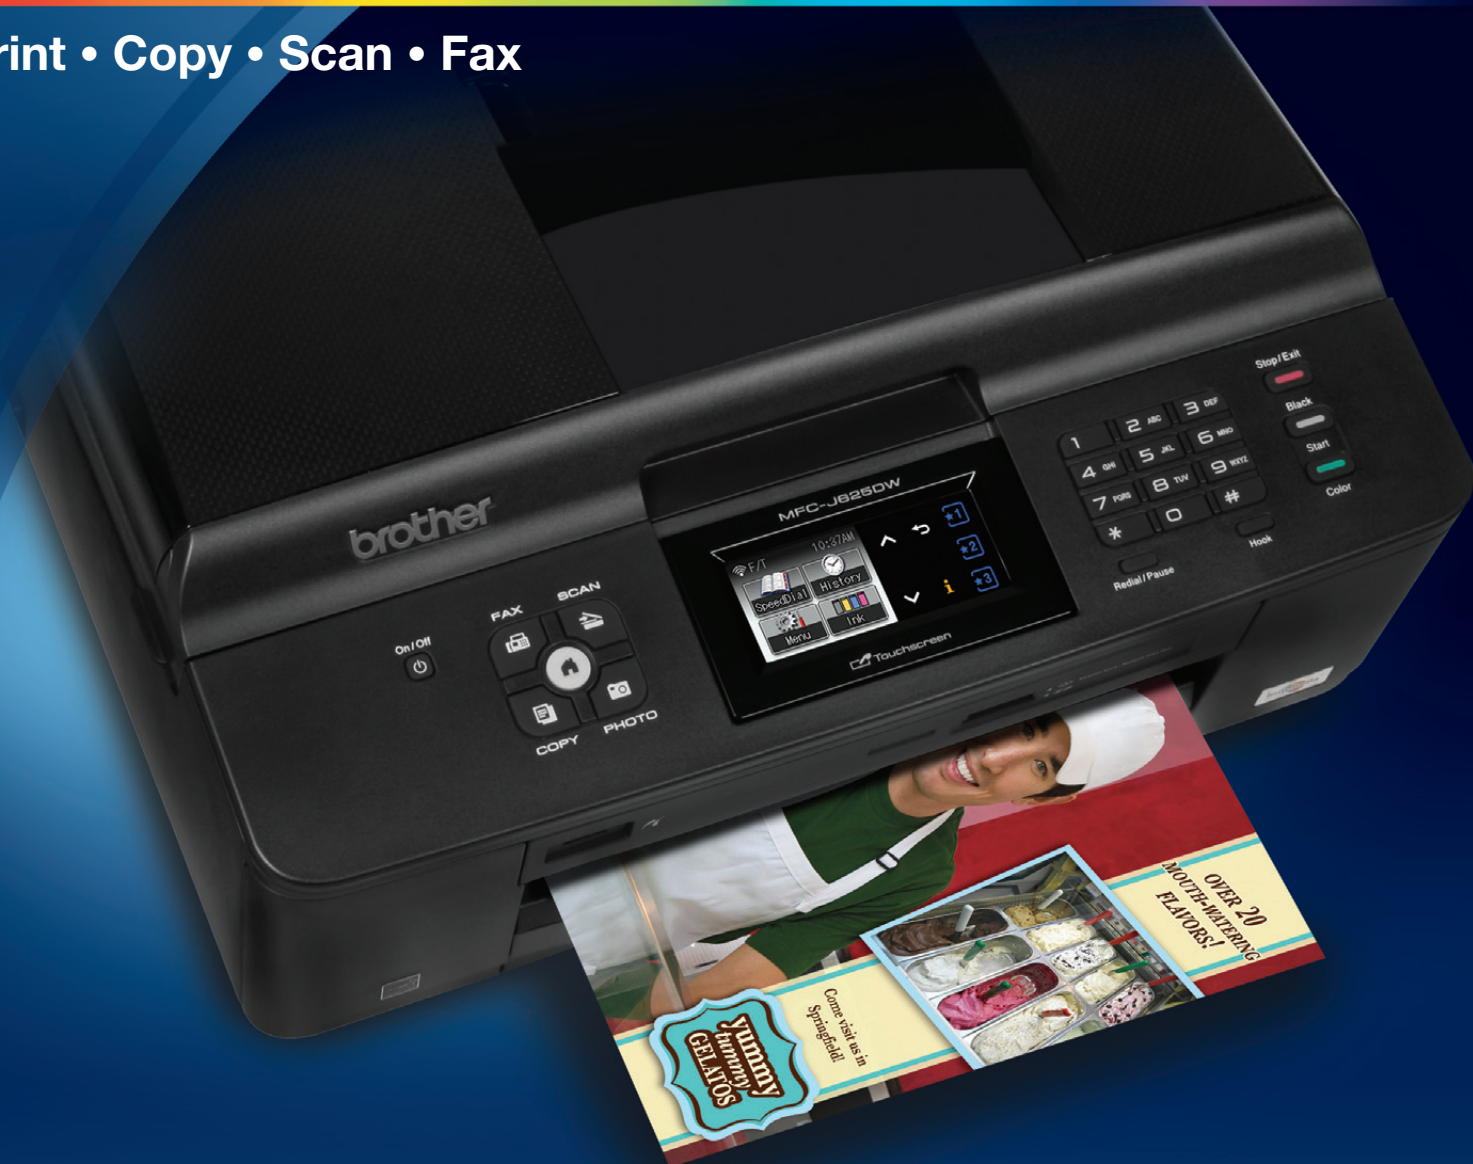

MFC-J625DW

Color Inkjet Multi-Function Center®

Print • Copy • Scan • Fax

*Compact Inkjet All-in-One
with Duplex Printing and
Wireless Networking*

brother®
at your side

Brother™ MFC-J625dw Compact Inkjet All-in-One with Duplex Printing and Wireless Networking

The MFC-J625dw is a great addition to any small or home office. The TouchScreen plus Touch Panel is perfect for easy menu navigation. Save paper with two-sided printing. This All-in-One has a convenient bypass tray for photo printing. Enhanced features in a compact and stylish design!

Key Features at a Glance:

- Easy-to-setup wireless (802.11b/g/n) networking
- 1.9" TouchScreen color LCD display plus Touch Panel controls for interactive and easy-to-use menu navigation
- Create two-sided documents and save paper with duplex printing^o
- Unattended fax, copy or scan using up to 20-page ADF
- Fast print speeds up to 35ppm black, 27ppm color (fast mode) and 12ppm black, 10ppm color (ISO standard)*
- Direct photo printing on demand from your media cards, PictBridge-enabled camera or USB flash memory drive†
- Photo bypass tray holds up to 20 sheets of 4" x 6" glossy photo paper
- Brother™ iPrint&Scan free app download for wireless printing from and scanning to your Apple, Android™ or Windows® Phone 7 mobile device‡
- 4-cartridge ink system - only change the cartridge that needs to be replaced
- 2 year limited warranty