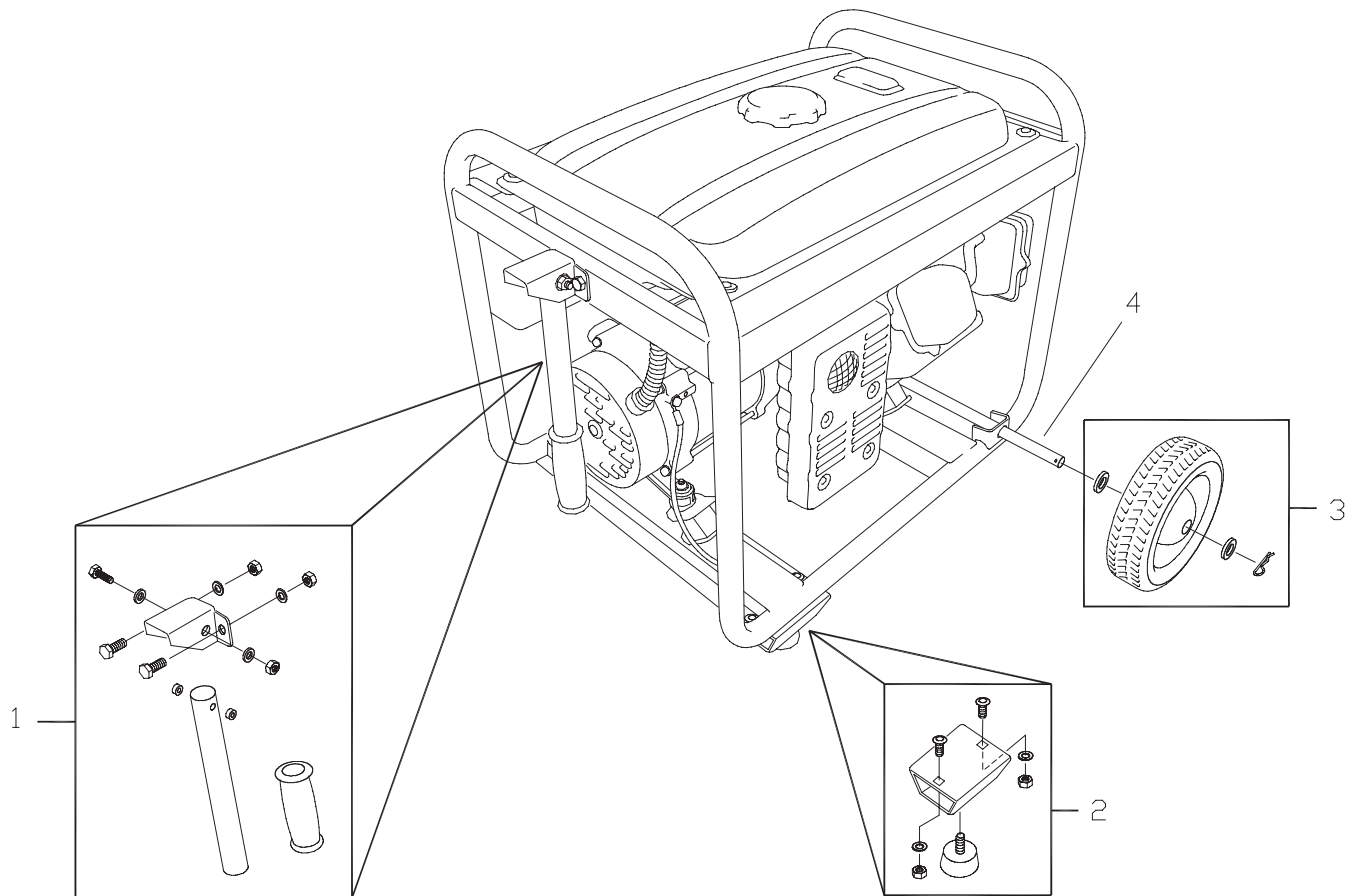

Exploded Views and Parts Lists

WHEEL KIT EXPLODED VIEW & PARTS LIST

Item	Part #	Description
1	204780GS	KIT, Handle
2	204778GS	KIT, Pad Vibration Mount
3	204779GS	KIT, Wheel
4	204548GS	Axle