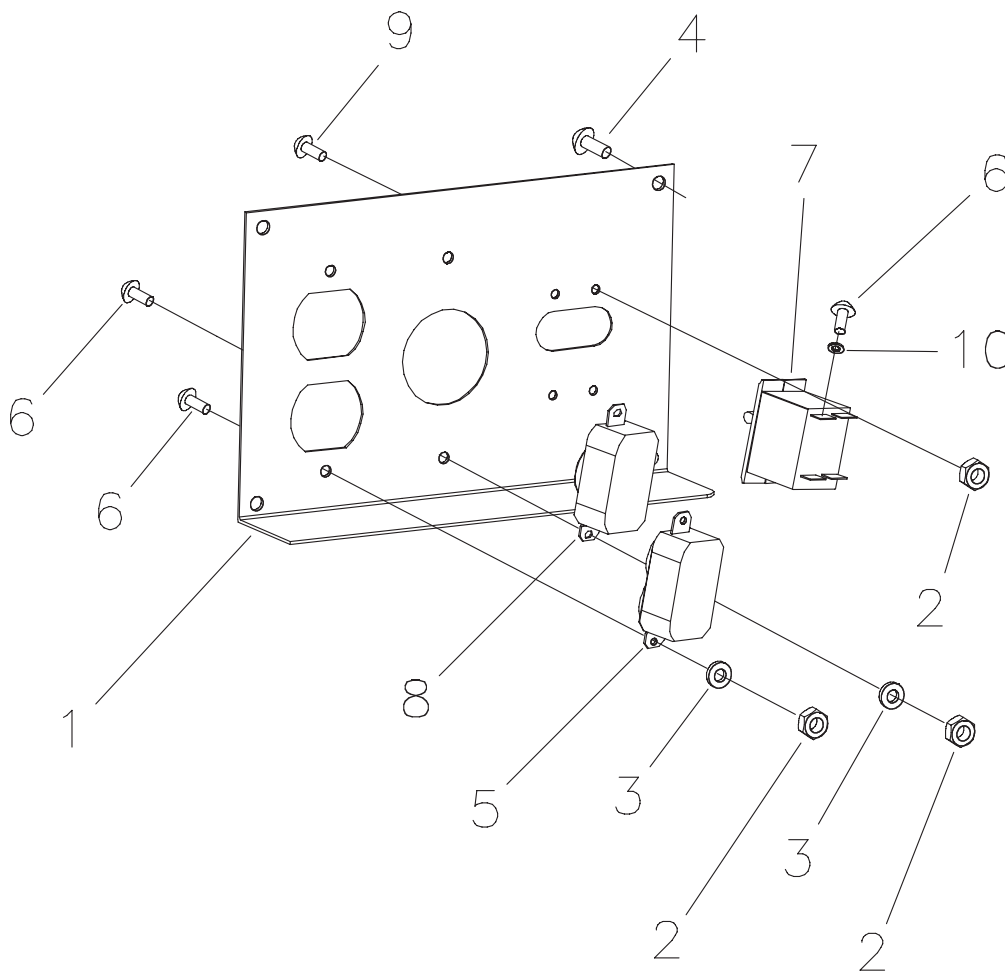

§ - Contact Engine Manufacturer

Exploded Views and Parts Lists

CONTROL PANEL EXPLODED VIEW & PARTS LIST

Item	Part #	Description
1	203692GS	CONTROL PANEL (Includes decal)
2	*	NUT, Nylon
3	*	WASHER, M4 x 08
4	*	SCREW, M6 x 16
5	68759GS	OUTLET, 120/125V, 15/20a, Duplex
6	*	SCREW, Pan Head, M4x10
7	203527GS	CIRCUIT BREAKER, 15A
8	68867GS	OUTLET, 120/240V, 20a, Locking
9	*	SCREW, M3 x 06
10	*	LOCK WASHER