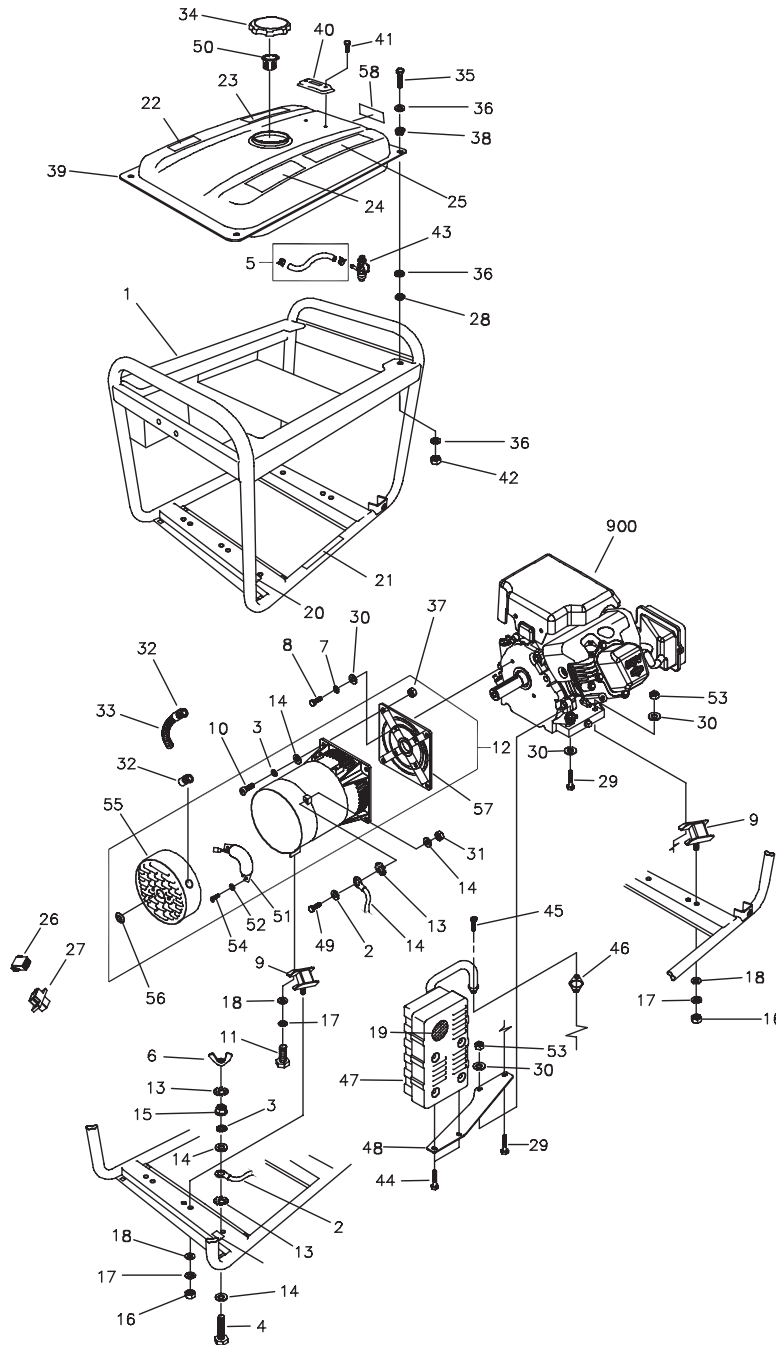

Exploded Views and Parts Lists

EXPLODED VIEW - MAIN UNIT

Copyright © 2008 Briggs & Stratton Power Products Group, LLC. All rights reserved. No part of this material may be reproduced or transmitted in any form by any means without the express written permission of Briggs & Stratton Power Products Group, LLC.