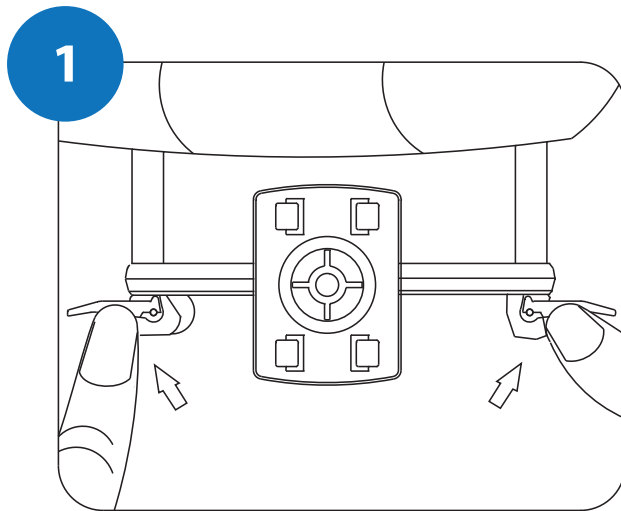

UHM-10 USER MANUAL

Universal Tablet Mount for Car Headrest

Thank You for your Purchase!

The Bravo View Universal Tablet Headrest Mount is designed to safely and securely hold your tablet in place for rear-seat viewing. It features adjustable headrest clamps that fit most two-post headrest configurations while the adjustable arms accommodate tablets from 7 to 10.2 inches. Simple installation allows for quick and easy placement and removal of your Tablet. Unique 360-degree rotation supports portrait and landscape viewing without removing the tablet from the mount.

MOUNTING INSTRUCTIONS**

**The order of installation steps taken may vary depending on the vehicle

1A) Adjust the width of the two fasteners according to the distance between the two headrest posts.

1B) Once adjusted, fasten and lock into place securing the mount to the posts.