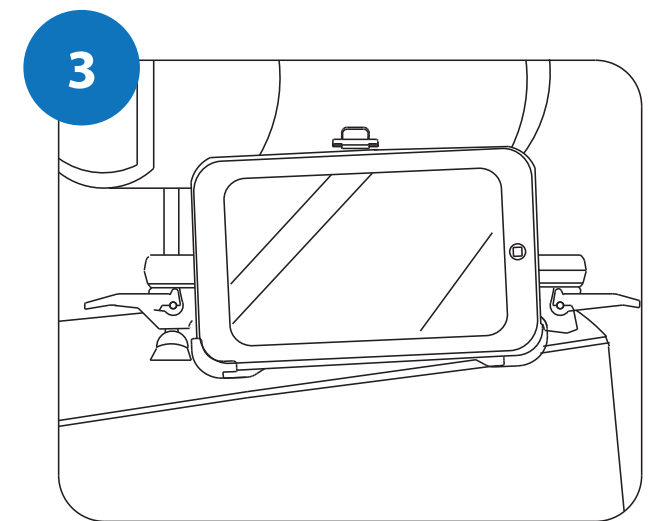

## Universal Tablet Mount for Car Headrest

**Thank You for your Purchase!**

The Bravo View Universal Tablet Headrest Mount is designed to safely and securely hold your tablet in place for rear-seat viewing. It features adjustable headrest clamps that fit most two-post headrest configurations while the adjustable arms accommodate tablets from 7 to 10.2 inches. Simple installation allows for quick and easy placement and removal of your Tablet. Unique 360-degree rotation supports portrait and landscape viewing without removing the tablet from the mount.

### **MOUNTING INSTRUCTIONS\*\***

*\*\*The order of installation steps taken may vary depending on the vehicle*

**1A)** Adjust the width of the two fasteners according to the distance between the two headrest posts.

**1B)** Once adjusted, fasten and lock into place securing the mount to the posts.

**2A)** Clip the tablet holder into the mount and secure by inserting the 4 point adapter and sliding the two pieces together until you hear a click sound.

**2B)** Now position the mounting plate to the best viewing angle. Use the 360 degree rotating knob on the bracket to adjust. Once in desired viewing angle tighten firmly.

**3A)** Place your tablet into the bracket