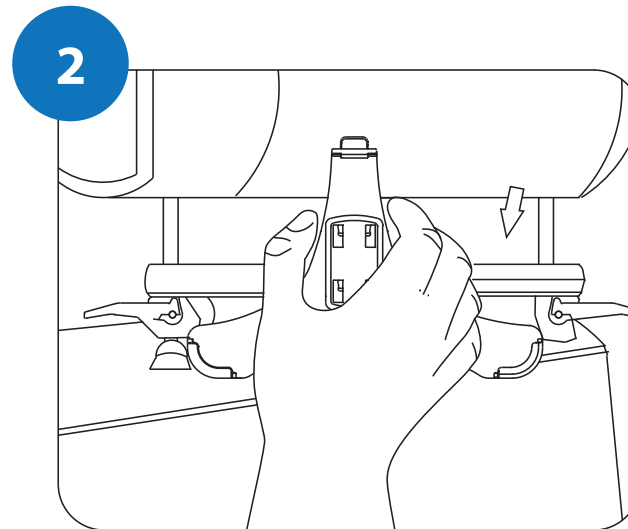

## Universal Tablet Mount for Car Headrest

**Thank You for your Purchase!**

The Bravo View Universal Tablet Headrest Mount is designed to safely and securely hold your tablet in place for rear-seat viewing. It features adjustable headrest clamps that fit most two-post headrest configurations while the adjustable arms accommodate tablets from 7 to 10.2 inches. Simple installation allows for quick and easy placement and removal of your Tablet. Unique 360-degree rotation supports portrait and landscape viewing without removing the tablet from the mount.

**1B)** Once adjusted, fasten and lock into place securing the mount to the posts.

**2A)** Clip the tablet holder into the mount and secure by inserting the 4 point adapter and sliding the two pieces together until you hear a click sound.