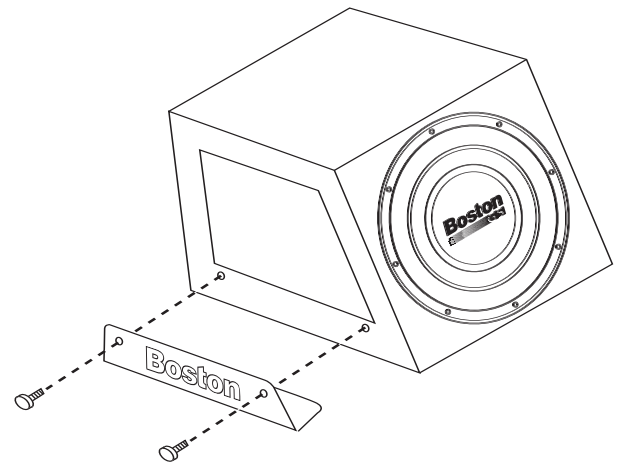

Positioning Brackets

Two brackets are provided for locating the enclosure and acoustically coupling the enclosure to the vehicle. Because of the small size of the enclosure, and the extreme moving mass of the driver and radiator, it is possible for the enclosure to move out of phase with the driver, resulting in a dramatic loss of output. Use of the positioning brackets will ensure maximum output.

Warning: Make sure that the enclosure is securely mounted in such a way as to not shift or fly forward in the event of an accident or sudden stop. This product should be professionally installed by an authorized Boston Acoustics dealer.