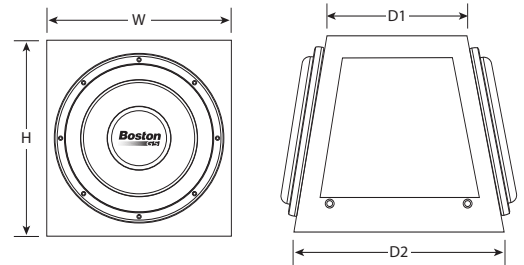

Dimensions

Model	Height	Width	Depth 1	Depth 2	Weight
G512RS	13" (33cm)	14" (36cm)	12" (31cm)	15 1/2" (40cm)	46 Lbs.
G510RS	11 1/4" (29cm)	12 1/4" (31cm)	9" (23cm)	12 1/4" (31cm)	40 Lbs.

Positioning Brackets

Two brackets are provided for locating the enclosure and acoustically coupling the enclosure to the vehicle. Because of the small size of the enclosure, and the extreme moving mass of the driver and radiator, it is possible for the enclosure to move out of phase with the driver, resulting in a dramatic loss of output. Use of the positioning brackets will ensure maximum output.