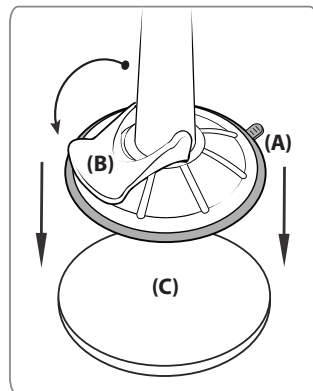

VG917-KST & VG917-KST-L | PSP-Mount™ Windshield or Dash/Console Mount

Windshield Installation

Step 1. Push the pedestal suction cup (A) firmly to the windshield. Flip the lever (B) down to secure the suction cup.

Dash Installation

- Step 1. Locate a safe flat surface on the dash or console to mount the pedestal. Clean the dash with the alcohol pad provided. Let the dash surface dry before applying the adhesive disc (C).
- Step 2. Push the pedestal suction cup (A) firmly to the disc (C). Flip the lever (B) down to secure the suction cup.

Pedestal Adjustment and PSP Cradle Attachment

- Step 1. Adjust the angle of the pedestal head by loosening the adjustment knob (D).
- Step 2. Adjust the angle and rotation of the pedestal head by loosening the adjustment knob (E).
- Step 3. Attach the PSP cradle to the dual-T tab head (F) by inserting the T-tabs into the T-slots (G).

Sony PSP Cradle Instructions

- Step 1. Insert PSP into the cradle at a slant so that the base of the PSP comes to rest on the spring loaded support legs (H).
- Step 2. While firmly holding the cradle, push downward on the PSP so that the spring loaded support legs slide down. This allows enough clearance for the top of the PSP to slide under the top support clip (I).
- Step 3. To remove PSP from cradle follow step 2