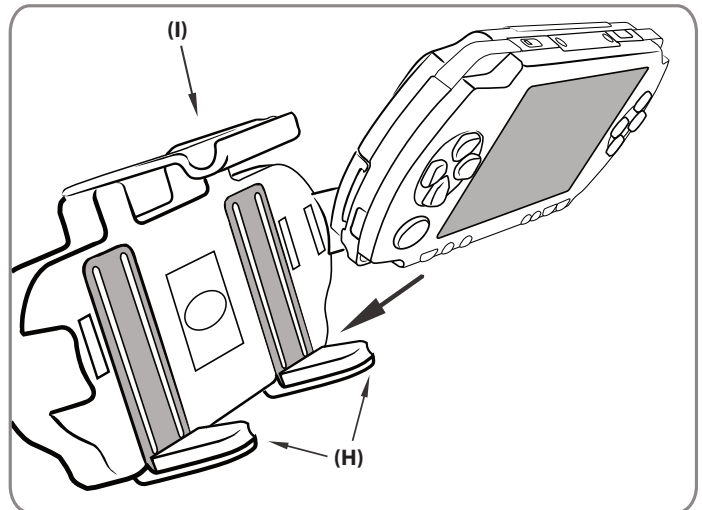

VG917-KST & VG917-KST-L | PSP-Mount™ Windshield or Dash/Console Mount

Windshield Installation

Step 1. Push the pedestal suction cup (A) firmly to the windshield. Flip the lever (B) down to secure the suction cup.

Dash Installation

- Step 1. Locate a safe flat surface on the dash or console to mount the pedestal. Clean the dash with the alcohol pad provided. Let the dash surface dry before applying the adhesive disc (C).
- Step 2. Push the pedestal suction cup (A) firmly to the disc (C). Flip the lever (B) down to secure the suction cup.

Pedestal Adjustment and PSP Cradle Attachment

- Step 1. Adjust the angle of the pedestal head by loosening the adjustment knob (D).
- Step 2. Adjust the angle and rotation of the pedestal head by loosening the adjustment knob (E).
- Step 3. Attach the PSP cradle to the dual-T tab head (F) by inserting the T-tabs into the T-slots (G).

Sony PSP Cradle Instructions

- Step 1. Insert PSP into the cradle at a slant so that the base of the PSP comes to rest on the spring loaded support legs (H).
- Step 2. While firmly holding the cradle, push downward on the PSP so that the spring loaded support legs slide down. This allows enough clearance for the top of the PSP to slide under the top support clip (I).
- Step 3. To remove PSP from cradle follow step 2