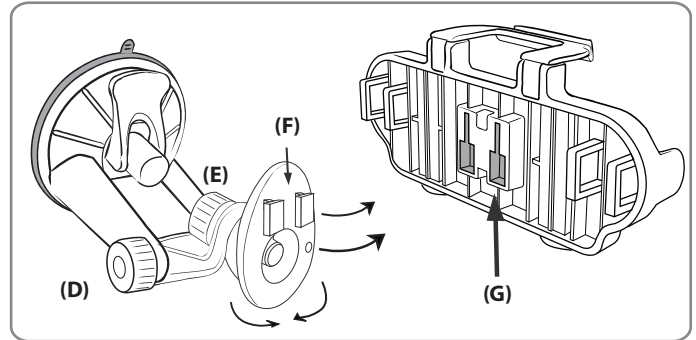

VG917-KST & VG917-KST-L | PSP-Mount™ Windshield or Dash/Console Mount

Windshield Installation

Step 1. Push the pedestal suction cup (A) firmly to the windshield. Flip the lever (B) down to secure the suction cup.

Dash Installation

- Step 1. Locate a safe flat surface on the dash or console to mount the pedestal. Clean the dash with the alcohol pad provided. Let the dash surface dry before applying the adhesive disc (C).
- Step 2. Push the pedestal suction cup (A) firmly to the disc (C). Flip the lever (B) down to secure the suction cup.

Pedestal Adjustment and PSP Cradle Attachment

- Step 1. Adjust the angle of the pedestal head by loosening the adjustment knob (D).
- Step 2. Adjust the angle and rotation of the pedestal head by loosening the adjustment knob (E).
- Step 3. Attach the PSP cradle to the dual-T tab head (F) by inserting the T-tabs into the T-slots (G).