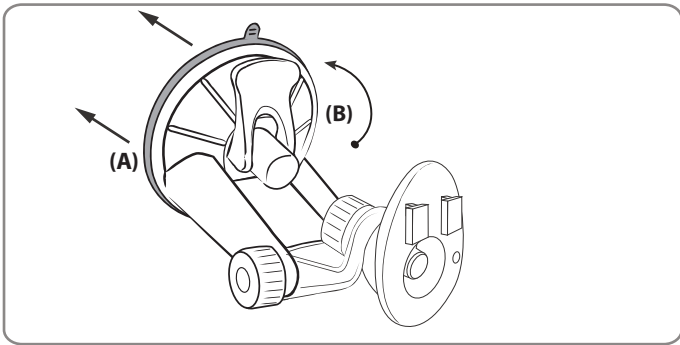

VG917-KST & VG917-KST-L | PSP-Mount™ Windshield or Dash/Console Mount

Windshield Installation

Step 1. Push the pedestal suction cup (A) firmly to the windshield. Flip the lever (B) down to secure the suction cup.

Dash Installation

- Step 1. Locate a safe flat surface on the dash or console to mount the pedestal. Clean the dash with the alcohol pad provided. Let the dash surface dry before applying the adhesive disc (C).
- Step 2. Push the pedestal suction cup (A) firmly to the disc (C). Flip the lever (B) down to secure the suction cup.

Pedestal Adjustment and PSP Cradle Attachment

- Step 1. Adjust the angle of the pedestal head by loosening the adjustment knob (D).
- Step 2. Adjust the angle and rotation of the pedestal head by loosening the adjustment knob (E).
- Step 3. Attach the PSP cradle to the dual-T tab head (F) by inserting the T-tabs into the T-slots (G).

Sony PSP Cradle Instructions

- Step 1. Insert PSP into the cradle at a slant so that the base of the PSP comes to rest on the spring loaded support legs (H).
- Step 2. While firmly holding the cradle, push downward on the PSP so that the spring loaded support legs slide down. This allows enough clearance for the top of the PSP to slide under the top support clip (I).
- Step 3. To remove PSP from cradle follow step 2