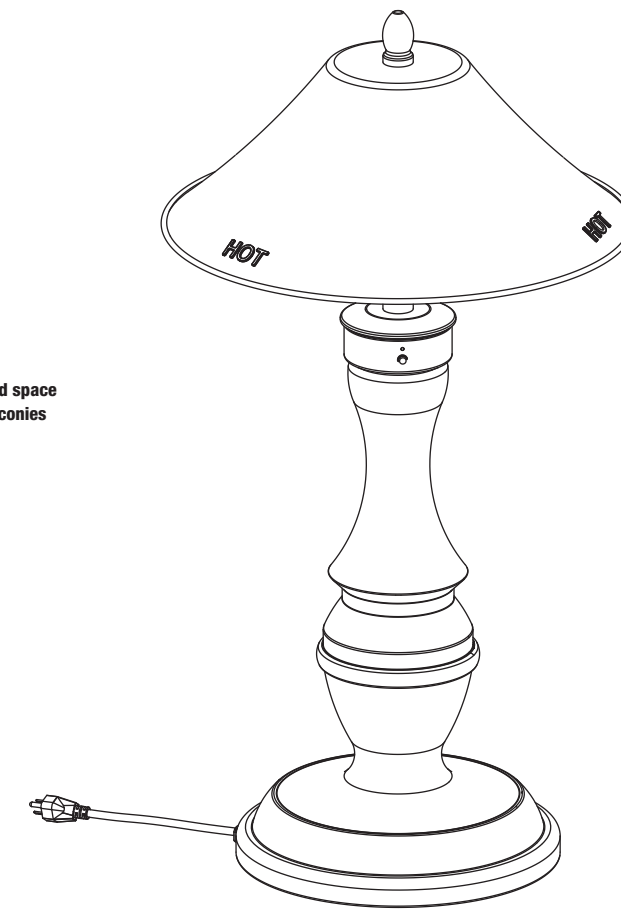

@ 25%

197.5mm

615mm

197.5mm

395mm

660mm

40mm

THIS END UP • STORE IN A COOL DRY PLACE

Outdoor Electric Heater

Model No. **EWTR720SP**

Model No.
EWTR720SP

Outdoor Electric Heater

Warmth with a push of a button.

- Easy, Plug-In, No Gas Required
- Radiant heat efficiently warms objects, not unused space
- Great for decks, patios, screened porches and balconies
- Decorative finish
- Powered by 1,200 watt halogen bulb
  (Equivalent to approx. 4,096 BTU/HR)
- Plugs into standard 120 V grounded outlet
  (Voltage: 115-120 V; 15 Amps.)
- Safety tilt switch
- Weather resistant
- Assembled size: 19.7 in. dia. x 35.8 in high

Ideal for:
Home and apartment balconies
Enclosed porches and patios
Outdoor dining
Outdoor entertaining

Please recycle.
For better results.

Made in: China
Manufactured for: Blue Rhino Global Sourcing, Inc.
Winston-Salem, NC 27105 USA

Description: Outdoor Electric Heater
Qty: 1 Piece, 1 Carton
PO#: XXXXXXXX
Item Number: EWTR720SP
Net Weight: 13.2 lbs. / 6 kgs.
Gross Weight: 17.6 lbs. / 8 kgs.
Measurements: 66 cm x 39.5 cm x 61.5 cm