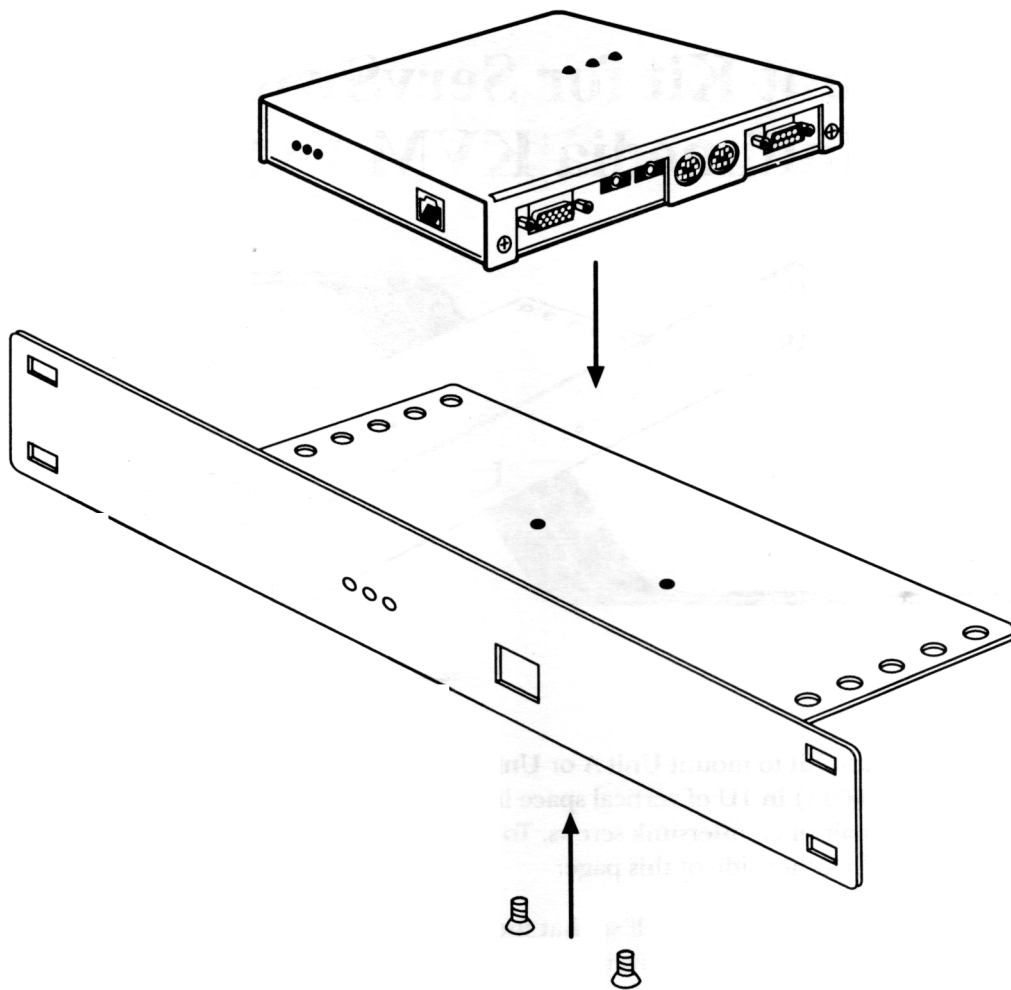

RACKMOUNT KIT FOR SERVSWITCH™ WIZARD MULTIMEDIA KVM EXTENDER

Figure 1. Rackmounting an Extender Unit (Unit A shown).

©Copyright 1999. Black Box Corporation. All rights reserved.

CUSTOMER SUPPORT INFORMATION

Order toll-free in the U.S.: Call **877-877-BBOX** (outside U.S. call **724-746-5500**)
FREE technical support 24 hours a day, 7 days a week: Call **724-746-5500** or fax **724-746-0746**
Mailing address: **Black Box Corporation**, 1000 Park Drive, Lawrence, PA 15055-1018
Web site: **www.blackbox.com** • E-mail: **info@blackbox.com**

BLACK BOX and the logo are registered trademarks, and ServSwitch and ServSwitch Wizard are trademarks, of Black Box Corporation.