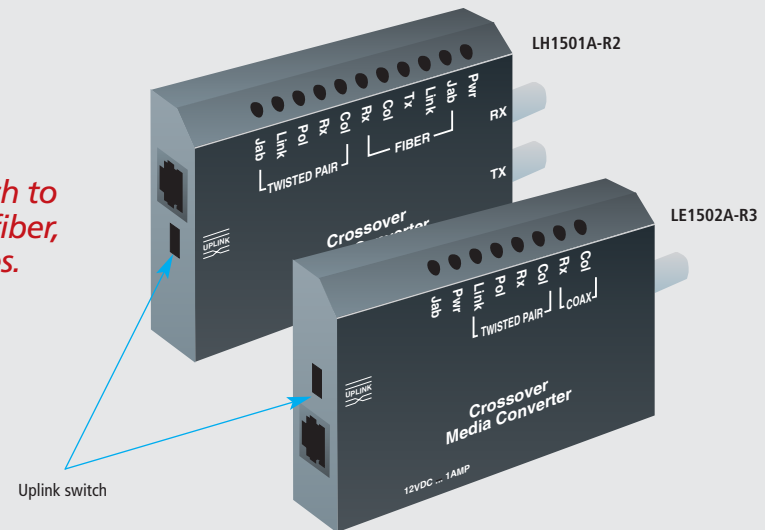

FEATURES

- Uplink switch eliminates the need for crossover cables.
- 100-Mbps models convert twisted pair to single- or multimode fiber.
- 10-Mbps models convert twisted pair to single- or multimode fiber or ThinNet.
- Comply fully with all Ethernet and Fast Ethernet protocol and cabling standards.
- LEDs provide instant network and diagnostic information.

Simply flip the uplink switch to convert your twisted-pair, fiber, and ThinNet media types.

OVERVIEW

Convert the 10- and 100-Mbps copper and fiber within your network. Simply invest in Crossover Media Converters or their Economy versions.

With these converters, you can flip a switch to convert cable. The crossover feature is built-in, so the conversion takes place automatically—and you don't need to worry about the expense or hassle of using external crossover cables.

Crossover Media Converters and Economy Crossover Media Converters enable you to translate between twisted pair and fiber and twisted pair and ThinNet. Models support conversion from:

- 100-Mbps twisted pair to multimode fiber with ST® or SC connectors. The LH1506A even connects 100-Mbps twisted pair to multimode fiber with MT-RJ connectors;
- 100-Mbps twisted pair to single-mode fiber with SC connectors. The LH1508A even enables long-haul links of up to 40 kilometers (24.8 mi.);
- 10-Mbps twisted pair to single-mode fiber with ST connectors.
- 10-Mbps ThinNet to twisted pair;
- 10-Mbps ThinNet to multimode fiber with ST connectors or multimode fiber with ST connectors and link pass-through;

The converters enable you to take advantage of the latest Ethernet switch technology and improve your network's performance.

These media converters also save you the expense of installing repeaters on every port, thus reducing overall network operating costs.

The converters also include an external 110-VAC, 95–125-VAC, 230-VAC, or 200–250-VAC power supply that you can plug into a 110- or 230-VAC wall socket or power strip.

Both the 10- and 100-Mbps models are small enough to fit in the palm of your hand, so they take up very little space. You can mount them easily in the available racks or you can VELCRO® mount them.

Note that the Economy Crossover Media Converter does not support autosensing half- or full-duplex operation, however the 100-Mbps Crossover Media Converters (LH1500A-ST-R3, LH1500A-SC-R3, LH1501A-R2) *do* support this feature.

All the converters include a metal bracket for wallmounting.