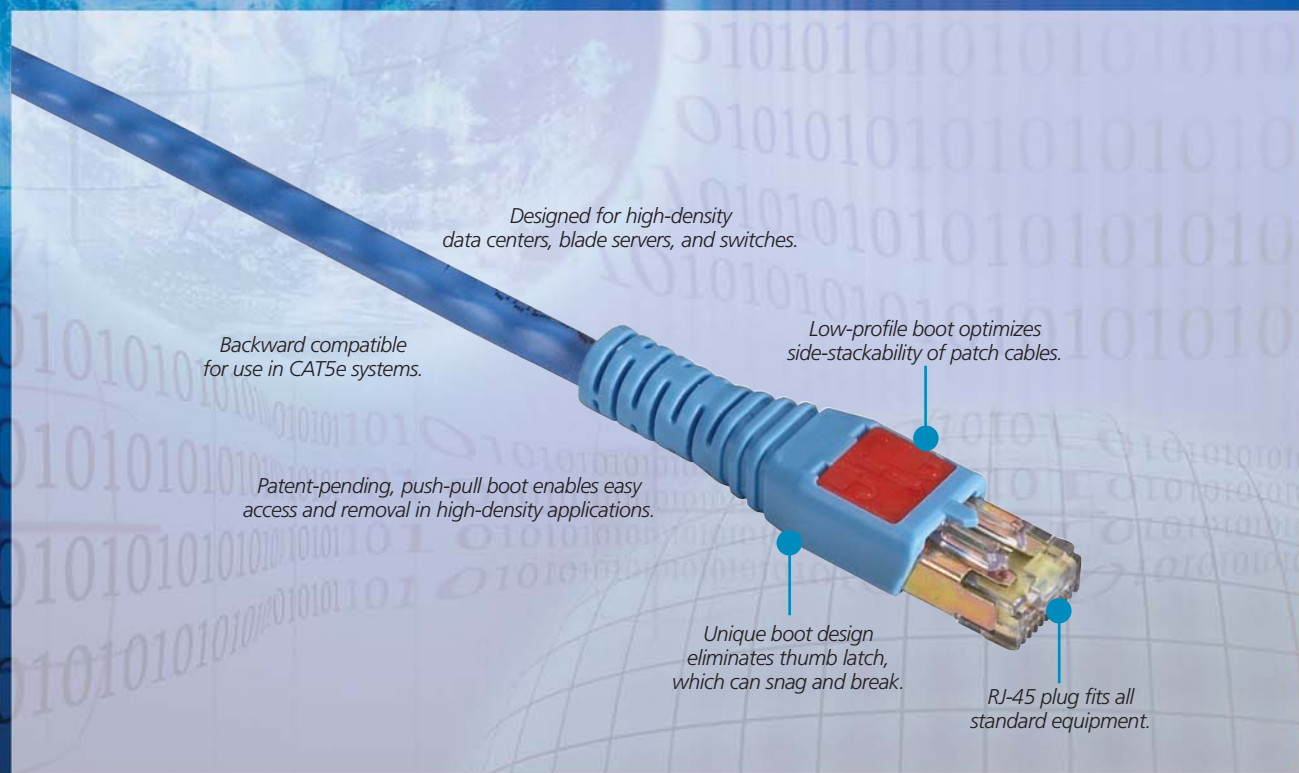

Cable technology on the cutting edge

CAT6/CAT6a

HIGH-DENSITY DATA CENTER PATCH CABLES

Unique push-pull plug fits all standard RJ-45 equipment.

Simply push the boot forward to latch into the outlet. Then pull back to release. No thumbtabs to break.

Ultra-thin for tight-fitting applications, such as blade servers, patch panels, and switches.

724-746-5500

 **BLACK BOX**
NETWORK SERVICES

blackbox.com

Download from www.Somanuals.com. All Manuals Search And Download.

CAT6 and CAT6a High-Density Data Center Patch Cables (UTP)

Cable designed especially for data centers, blade servers and tight spaces.

CAT6

CAT6a

- Patent-pending, push-pull boot design makes it easy to insert and remove cables in high-density data center applications such as blade servers, patch panels, and switches.
- Slim, low-profile boot design enables side-by-side stackability.
- RJ-45 plugs fit all standard RJ-45 equipment.
- Design eliminates the thumb tab, which can snag and break.
- Boot provides excellent bend relief.
- Backwards compatible with lower category systems.
- Constructed with premium stranded cable.

CAT6a Cable

- 500-MHz cable supports 10GBASE-T and beyond.
- Exceeds all pending 10GbE requirements, including alien crosstalk.
- Dual jacket construction provides excellent alien crosstalk performance.
- Fully shielded to meet all CAT6a performance specifications.
- Small inner cable diameter improves bend radius and flexibility.
- Backward compatible with CAT6 and CAT5e.
- **FIDO PROTECTION®** — Lifetime