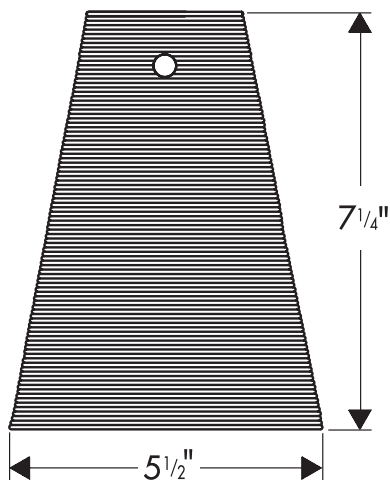

Product Features

- Frosted glass
- Uses 40 W bulb, E14 base

Available Finishes

Chrome

40856000

Brushed Nickel

40856820

The measurements shown are for reference only.