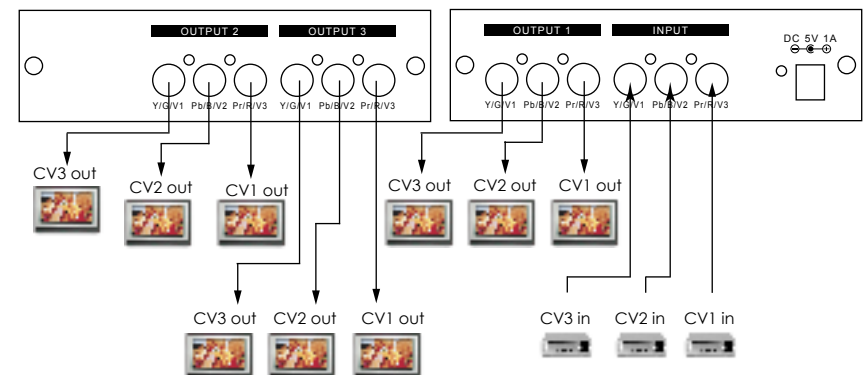

The AT-COMP13 is capable of distributing video in 3 different formats and is ideal for use in analog video entertainment distribution system.

Features

- Component/ composite or RGB distribution amplifier.
- Supports SD (composite, YCbCr) and HDTV (YPbPr, RGB) input signal.
- Accepts one component input and splits the input to 3 identical and buffered outputs via 3x3 RCA connectors.
- When input is composite video, it can connect up to 3 different video sources and output three identical and buffered signal for each video input.
- It can be used for presentation and home theater application.
- High bandwidth performance - 480MHz bandwidth at -3dB
- Worldwide power supply

This package includes

- One CHDD-3 unit.
- One set of power supply
- One user manual
- One set of 3BNC male to 3BNC male cable

Specifications

- * Input: YPbPr x 1 or RGB x 1 (or RGBHV), or composite x 3 1 Vp-p@ 75 ohm
 - * Output: YPbPr x 3, or RGB(or RGBHV) x 3, or composite 3 x 3
 - * Horizontal/Vertical sync 5Vp-p max and H frequency 10KHz~100KHz, V frequency 20Hz~200Hz.
 - * Bandwidth: 480MHz (-3dB)
 - * Differential gain: 0.05%
 - * Differential phase: 0.05 degree
 - * Power: 5V 2A~1A
 - * Dimension: 141(W) x 38(D) x 105(H)mm
 - * Weight: 550gs
- Also available: AT-COMP13A with audio.

Connection and Installation

1. Works as a 1-in 3-out distribution amplifier for HD component source(YPbPr).

2. Works as a 1-in 3-out distribution amplifier for HD RGB (Sync on Green) video source.

3. Works as a three 1-in 3-out distribution amplifier for composite video source.