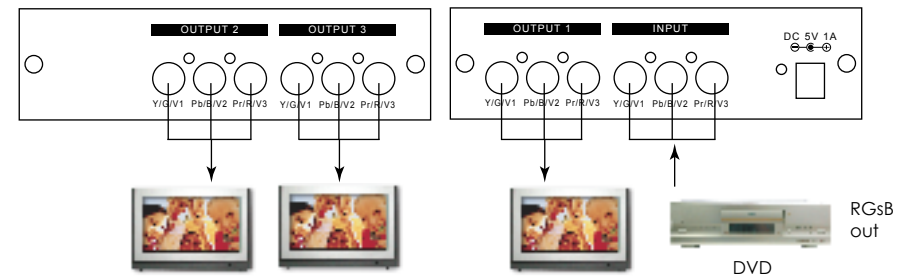

The AT-COMP13 is capable of distributing video in 3 different formats and is ideal for use in analog video entertainment distribution system.

Features

- Component/ composite or RGB distribution amplifier.
- Supports SD (composite, YCbCr) and HDTV (YPbPr, RGB) input signal.
- Accepts one component input and splits the input to 3 identical and buffered outputs via 3x3 RCA connectors.
- When input is composite video, it can connect up to 3 different video sources and output three identical and buffered signal for each video input.
- It can be used for presentation and home theater application.
- High bandwidth performance - 480MHz bandwidth at -3dB
- Worldwide power supply

This package includes

- One CHDD-3 unit.
- One set of power supply
- One user manual
- One set of 3BNC male to 3BNC male cable

Specifications

- * Input: YPbPr x 1 or RGB x 1 (or RGBHV), or composite x 3 1 Vp-p@ 75 ohm
 - * Output: YPbPr x 3, or RGB(or RGBHV) x 3, or composite 3 x 3
 - * Horizontal/Vertical sync 5Vp-p max and H frequency 10KHz~100KHz, V frequency 20Hz~200Hz.
 - * Bandwidth: 480MHz (-3dB)
 - * Differential gain: 0.05%
 - * Differential phase: 0.05 degree
 - * Power: 5V 2A~1A
 - * Dimension: 141(W) x 38(D) x 105(H)mm
 - * Weight: 550gs
- Also available: AT-COMP13A with audio.

Connection and Installation

1. Works as a 1-in 3-out distribution amplifier for HD component source(YPbPr).

2. Works as a 1-in 3-out distribution amplifier for HD RGB (Sync on Green) video source.

3. Works as a three 1-in 3-out distribution amplifier for composite video source.