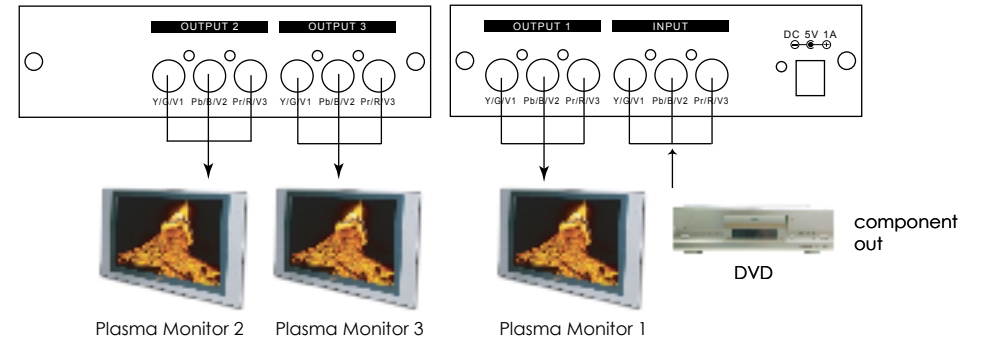

The AT-COMP13 is capable of distributing video in 3 different formats and is ideal for use in analog video entertainment distribution system.

Features

- Component/ composite or RGB distribution amplifier.
- Supports SD (composite, YCbCr) and HDTV (YPbPr, RGB) input signal.
- Accepts one component input and splits the input to 3 identical and buffered outputs via 3x3 RCA connectors.
- When input is composite video, it can connect up to 3 different video sources and output three identical and buffered signal for each video input.
- It can be used for presentation and home theater application.
- High bandwidth performance - 480MHz bandwidth at -3dB
- Worldwide power supply

This package includes

- One CHDD-3 unit.
- One set of power supply
- One user manual
- One set of 3BNC male to 3BNC male cable

Specifications

- * Input: YPbPr x 1 or RGB x 1 (or RGBHV), or composite x 3 1 Vp-p@ 75 ohm
 - * Output: YPbPr x 3, or RGB(or RGBHV) x 3, or composite 3 x 3
 - * Horizontal/Vertical sync 5Vp-p max and H frequency 10KHz~100KHz, V frequency 20Hz~200Hz.
 - * Bandwidth: 480MHz (-3dB)
 - * Differential gain: 0.05%
 - * Differential phase: 0.05 degree
 - * Power: 5V 2A~1A
 - * Dimension: 141(W) x 38(D) x 105(H)mm
 - * Weight: 550gs
- Also available: AT-COMP13A with audio.

Connection and Installation

1. Works as a 1-in 3-out distribution amplifier for HD component source(YPbPr).

2. Works as a 1-in 3-out distribution amplifier for HD RGB (Sync on Green) video source.

3. Works as a three 1-in 3-out distribution amplifier for composite video source.