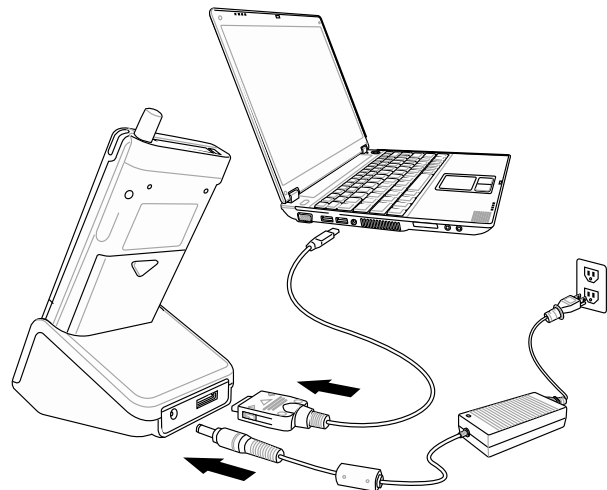

**2a**

When using the cradle, position the device with the cradle connector aligned to the device connector on the cradle.

**2b**

Connect the AC adapter cable to the connector at the back of the cradle.

Connect the power plug to a grounded power source.

**A** Connect the flat plug of the USB sync cable to the connector at the bottom of the device.

Connect the USB plug to a USB port on your computer.

**B** When using the cradle, connect the flat plug of the USB sync cable to the connector at the back of the cradle.

Connect the USB plug to a USB port on your computer.

Connect the AC adapter.

Upon connection, your device is automatically synchronized with your computer.

Synchronization status on MyPal

Connection status  
Tap to connect and synchronize  
Tap to stop synchronization  
Synchronization status