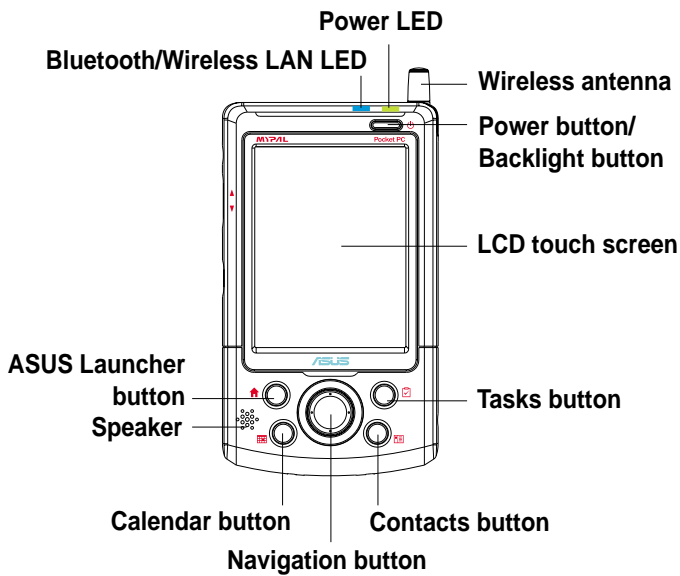

Getting to know MyPal

Front features