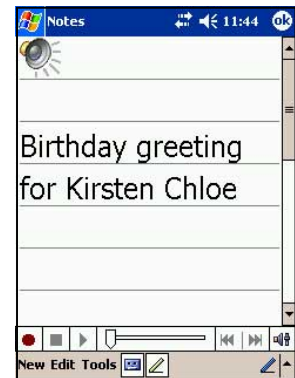

Recording

Reference information

Refer to the following sources of additional information for the ASUS MyPal A716

1. **Operation** MyPal A716 user's manual
2. **Online Help** Windows Pocket PC Help (*on your device*)
   ActiveSync Help (*on your computer*)

Web sites and technical support

1. Technical support: +886-2-2894-3447 ext. 7122
2. Support Fax: +886-2-2890-7698
3. Support e-mail: tsd@asus.com.tw
4. Web site: www.asus.com.tw
5. Online forum: www.asusnetq.com.tw
6. Software download: download.asus.com.tw
7. Electronic magazine: www.asusmag.com.tw
8. Pocket PC web site: www.microsoft.com/mobile/pocketpc

15-06A101000