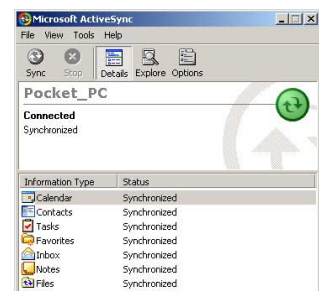

Connect the USB plug to a USB port on your computer.

Connect the AC adapter.

Upon connection, your device is automatically synchronized with your computer.

Synchronization status on MyPal

Connection status  
Tap to connect and synchronize  
Tap to stop synchronization  
Synchronization status

Tap to synchronize via IR or change synchronization settings

Synchronization status on your computer