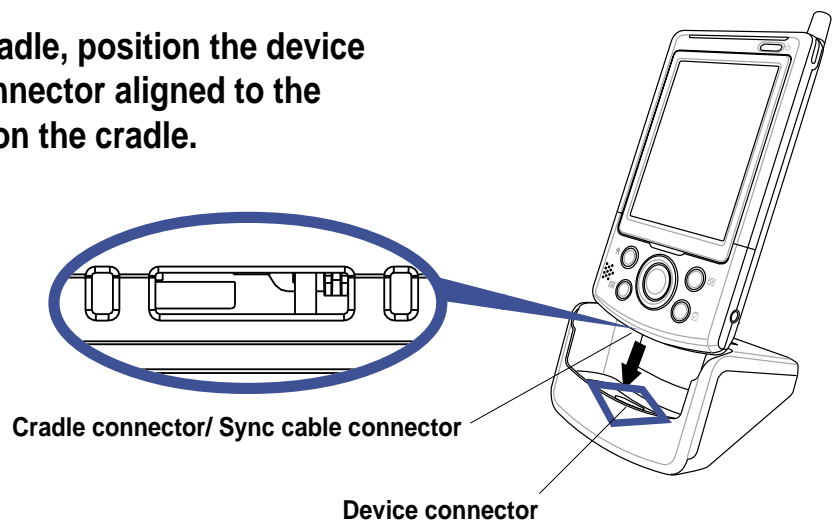

## Charging status LED

Blinks green when battery is charging  
Steady green when battery is fully charged

**1**

Connect the AC adapter cable to the connector at the bottom of the device.

Connect the power plug to a grounded power source.  
Note that the charging status LED blinks green.

**2a**

When using the cradle, position the device with the cradle connector aligned to the device connector on the cradle.

**2b**

Connect the AC adapter cable to the connector at the back of the cradle.

Connect the power plug to a grounded power source.