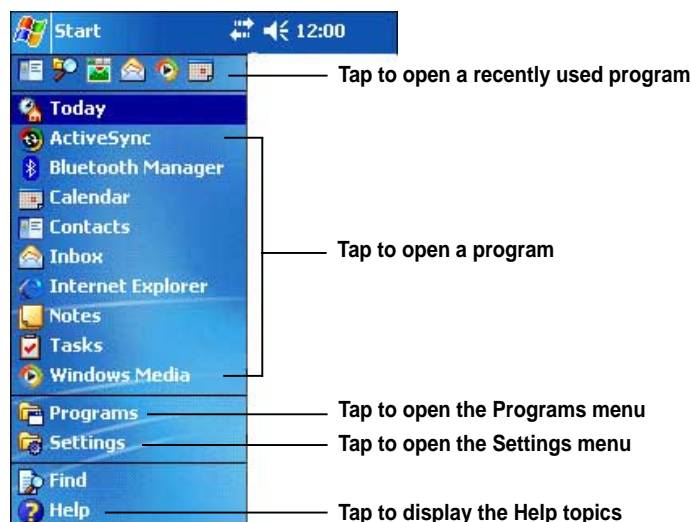

Tap to synchronize via IR or change synchronization settings

Synchronization status on your computer

# Pocket PC Software

Your device bundles the Pocket PC 2003 which includes several applications such as Microsoft® Pocket Outlook, Pocket Word, Pocket Excel, MSN Messenger, Windows® Media Player, and Microsoft® Reader.

## Today screen

The Today screen appears when you turn on your device. The Today screen gives you a summary of the important information for the day. Tap any of the listed items with the stylus to display the details.

## Start menu

From the Start menu, you can select programs, settings, and Help topics. To display the Start menu, tap the  icon from the top of the screen.