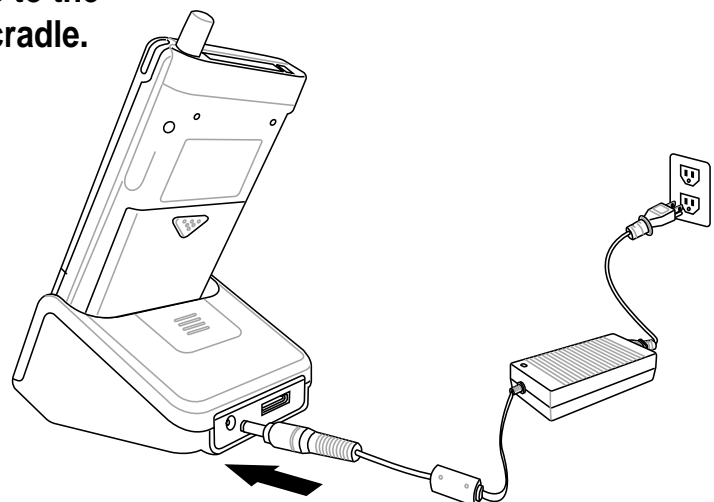

## Charging status LED

Blinks green when battery is charging  
Steady green when battery is fully charged

**1**

Connect the AC adapter cable to the connector at the bottom of the device.

Connect the power plug to a grounded power source.  
Note that the charging status LED blinks green.

**2a**

When using the cradle, position the device with the cradle connector aligned to the device connector on the cradle.

**2b**

Connect the AC adapter cable to the connector at the back of the cradle.

Connect the power plug to a grounded power source.