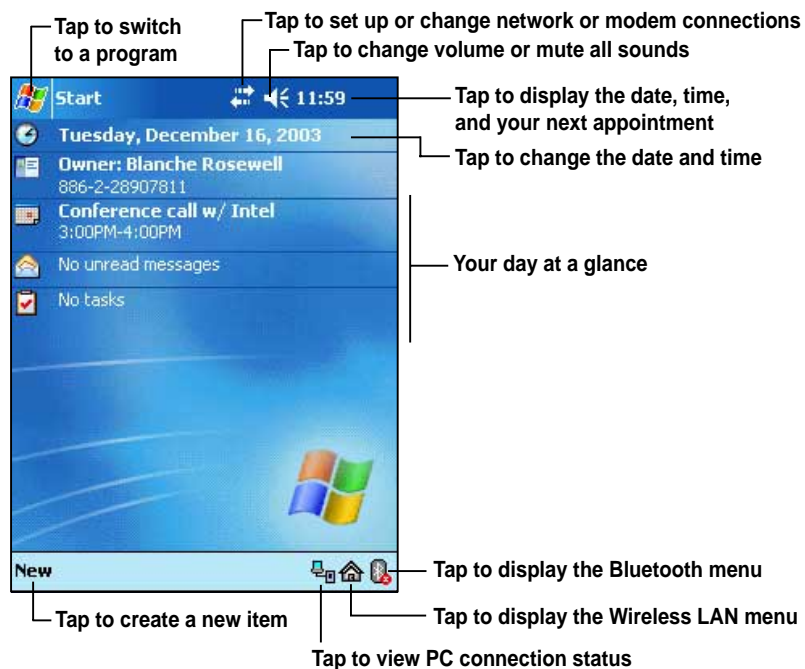

Tap to synchronize via IR or change synchronization settings

Synchronization status on your computer

# Pocket PC Software

Your device bundles the Pocket PC 2003 which includes several applications such as Microsoft® Pocket Outlook, Pocket Word, Pocket Excel, MSN Messenger, Windows® Media Player, and Microsoft® Reader.

## Today screen

The Today screen appears when you turn on your device. The Today screen gives you a summary of the important information for the day. Tap any of the listed items with the stylus to display the details.