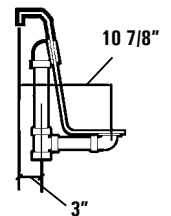

Rough-In Plumbing Measurements

SPECIFICATIONS:

GENERAL SPECIFICATIONS:

Tub Size	71 1/2" x 47 3/4" x 24 1/8"
	182 cm x 121 cm x 61 cm
Bathing Well	43" long
	31" wide
	23 1/4" interior depth
Shipping Weight	254 lbs. / 115 kg
Tub Weight Filled	1230 lbs. / 558 kg
Gallons to Overflow	131 gal. / 496 L
Gallons to Operate	1 bather: 111 gal. / 420 L
	2 bathers: 91 gal. / 344 L