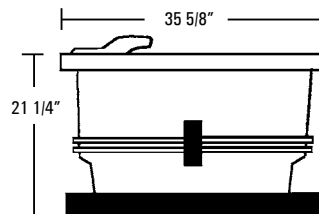

CENTURY 37

AQUATIC

CENTURY SERIES MODEL # AI7236RC37

Two Person Bath

Rough-In Plumbing Measurements

SPECIFICATIONS:

GENERAL SPECIFICATIONS:

Tub Size	71 1/2" x 35 5/8" x 24 1/2"
	182 cm x 90 cm x 62 cm
Bathing Well	43" long 19" wide
	20 1/2" interior depth
Shipping Weight	234 lbs. / 106 kg
Tub Weight Filled	820 lbs. / 372 kg
Weight w/Equipment	123 lbs. / 56 kg
Gallons to Overflow	84 gal. / 318 L
Gallons to Operate	1 bather: 65 gal. / 246 L 2 bathers: 46 gal. / 174 L

ELECTRICAL SPECIFICATIONS:

Pump	2 HP; 11 AMP; 110V
Requirement	15 AMP; 110V, separate circuit required protected w/ Class A GFCI
Inline Heater	1.5 kW; 12 AMP; 110V
Requirement	15 AMP; 110V, separate circuit required protected w/ Class A GFCI

This unit is not recommended for shower installations.

This unit has a 3/4" male waterfall fill spout connection.

STANDARD EQUIPMENT:

12 Hydrotherapy Jets including:

- 4 Full Size Pressure-Flo Hydrotherapy Jets
- 4 Pressure Plus Hydrotherapy Jets
- 2 StressEaz Neck & Shoulder Therapy Jets
- 1 Recessed Fan Jet
- 1 Recessed Rotary Massage Jet

Aquatic Quality Features:

- 2 HP, 3-Speed Run-Dry Pump
- Bath-Side Electronic Control Panel
- Integrally Molded Fast-Fill Waterfall Spout/Optional - please specify on order (valves not included)
- Chromatherapy
- 1.5 kW Inline Maintenance Heater
- "Quiet Pad" Anti-Vibration Pump Mount for Quiet Pump Operation
- Extra Deep Bathing Well
- 2 Integrally Molded Safety Grasps
- 4 Arm Rests
- Slip Resistant Floor
- Pre-leveled ABS Support Base
- Heat-bent Rigid PVC Piping for Optimum Sanitary Conditions
- Durable, Easy to Clean, Lucite® Cast Acrylic Surface
- Available in 8 Standard No-Charge Colors

UL & IAPMO Listed, Factory Tested Limited Lifetime Warranty

OPTIONAL EQUIPMENT: