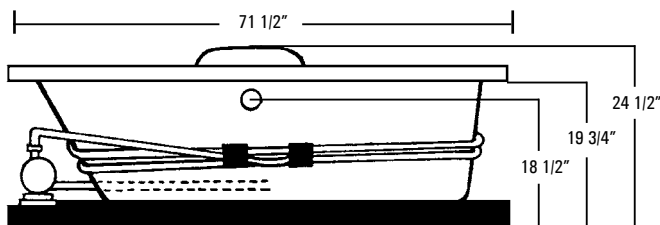

# CENTURY 37

AQUATIC

**CENTURY SERIES** MODEL # AI7236RC37

\* Available without fast-fill waterfall spout.

Two Person Bath

Rough-In Plumbing Measurements

### GENERAL SPECIFICATIONS:

|                     |   |
|---------------------|---|
| Tub Size            | 71 1/2" x 35 5/8" x 24 1/2"                             |
|                     | 182 cm x 90 cm x 62 cm                                  |
| Bathing Well        | 43" long<br>19" wide                                    |
|                     | 20 1/2" interior depth                                  |
| Shipping Weight     | 234 lbs. / 106 kg                                       |
| Tub Weight Filled   | 820 lbs. / 372 kg                                       |
| Weight w/Equipment  | 123 lbs. / 56 kg  |
| Gallons to Overflow | 84 gal. / 318 L   |
| Gallons to Operate  | 1 bather: 65 gal. / 246 L<br>2 bathers: 46 gal. / 174 L |