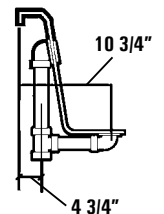

Rough-In Plumbing Measurements