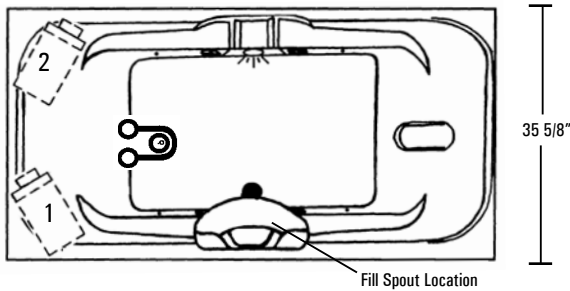

# CENTURY 37

AQUATIC

**CENTURY SERIES** MODEL # AI7236RC37

\* Available without fast-fill waterfall spout.

Two Person Bath

Rough-In Plumbing Measurements

### GENERAL SPECIFICATIONS:

|                     |   |
|---------------------|---|
| Tub Size            | 71 1/2" x 35 5/8" x 24 1/2"                             |
|                     | 182 cm x 90 cm x 62 cm                                  |
| Bathing Well        | 43" long<br>19" wide                                    |
|                     | 20 1/2" interior depth                                  |
| Shipping Weight     | 234 lbs. / 106 kg                                       |
| Tub Weight Filled   | 820 lbs. / 372 kg                                       |
| Weight w/Equipment  | 123 lbs. / 56 kg  |
| Gallons to Overflow | 84 gal. / 318 L   |
| Gallons to Operate  | 1 bather: 65 gal. / 246 L<br>2 bathers: 46 gal. / 174 L |