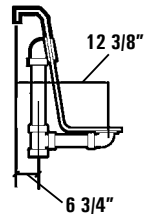

**Rough-In Plumbing Measurements**

**SPECIFICATIONS:**

**GENERAL SPECIFICATIONS:**

Tub Size	66 3/4" x 42 1/2" x 23 7/8" 170 cm x 108 cm x 61 cm
Bathing Wells	42" long 27" wide 22 5/8" interior depth
Shipping Weight	196 lbs. / 89 kg
Tub Weight Filled	1001 lbs. / 454 kg
Gallons to Overflow	102 gal. / 386 L
Gallons to Operate	1 bather: 79 gal. / 299 L 2 bathers: 60 gal. / 227 L