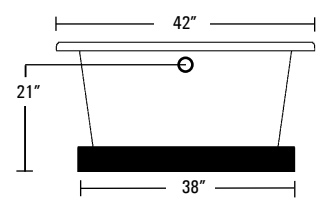

Note: Serenity tub only models feature a Pre-leveled ABS Support Base.