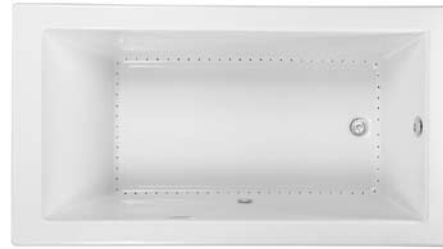

SERENITY STUDIO 18 AQUATIC

SERENITY STUDIO MODEL # AI18AIR7242 / AI18AIR7242TO (Tub Only)

CAN BE USED IN AN UNDERMOUNT APPLICATION
Rough-In Plumbing Measurements

Note: Serenity tub only models feature a Pre-leveled ABS Support Base.

SPECIFICATIONS:

GENERAL SPECIFICATIONS:

Tub Size	72" x 42" x 24"
	189 cm x 107 cm x 56 cm
Bathing Well	48" long
	24" wide
	22" interior depth
Maximum Water Depth	17"
Shipping Weight	265 lbs. / 97 kg
Tub Weight Filled	1128 lbs. / 428 kg
Tub Only Weight	182 lbs. / 74 kg
Weight w/Equipment	182 lbs. / 97 kg
Gallons to Overflow	114 gal. / 428 L

OPTIONAL EQUIPMENT:

- Comfort Pillow - Oval or Rectangle
- Bolt-On Grab Bars
 - White, Biscuit, Chrome, Polished Brass, Gold, Polished Nickel, Satin Nickel or Oil Rubbed Bronze
- Lift & Turn Waste and Overflow
 - Chrome, Polished Brass, Gold, Polished Nickel, Satin Nickel or Oil Rubbed Bronze
- Cable Drive Waste and Overflow
 - Chrome, Polished Brass, Gold, Polished Nickel, Satin Nickel, Oil Rubbed Bronze or Color Matched (Bone, White and Biscuit Only)
- Waterproof Remote Control with infrared sensor and 25' cord
- Remote Blower Wiring Kit
- Integral Tiling Flange (Customer must specify which side(s) should receive flange)
- Premium Colors