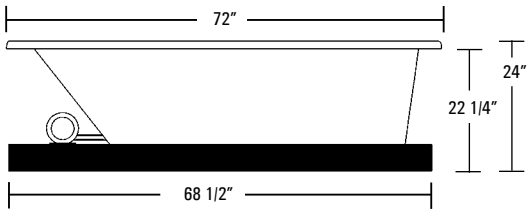

SERENITY STUDIO 18 AQUATIC

SERENITY STUDIO MODEL # AI18AIR7242 / AI18AIR7242TO (Tub Only)

CAN BE USED IN AN UNDERMOUNT APPLICATION
Rough-In Plumbing Measurements

Note: Serenity tub only models feature a Pre-leveled ABS Support Base.

SPECIFICATIONS:

GENERAL SPECIFICATIONS:

Tub Size	72" x 42" x 24"
	189 cm x 107 cm x 56 cm
Bathing Well	48" long
	24" wide
	22" interior depth
Maximum Water Depth	17"
Shipping Weight	265 lbs. / 97 kg
Tub Weight Filled	1128 lbs. / 428 kg
Tub Only Weight	182 lbs. / 74 kg
Weight w/Equipment	182 lbs. / 97 kg
Gallons to Overflow	114 gal. / 428 L