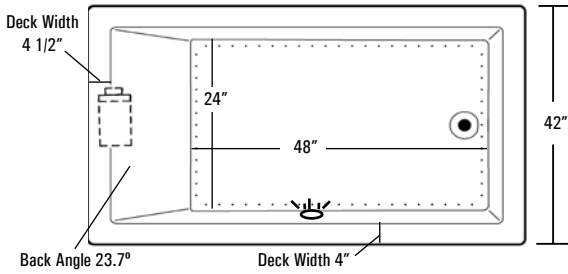

SERENITY STUDIO 18 AQUATIC

SERENITY STUDIO MODEL # AI18AIR7242 / AI18AIR7242TO (Tub Only)

CAN BE USED IN AN UNDERMOUNT APPLICATION
Rough-In Plumbing Measurements