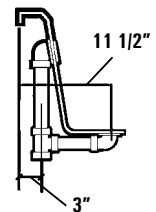

SERENITY STUDIO 18 AQUATIC

SERENITY STUDIO MODEL # AI18AIR7242 / AI18AIR7242TO (Tub Only)

CAN BE USED IN AN UNDERMOUNT APPLICATION
Rough-In Plumbing Measurements

Note: Serenity tub only models feature a Pre-leveled ABS Support Base.

SPECIFICATIONS:

GENERAL SPECIFICATIONS:

Tub Size	72" x 42" x 24"
	189 cm x 107 cm x 56 cm
Bathing Well	48" long
	24" wide
	22" interior depth
Maximum Water Depth	17"
Shipping Weight	265 lbs. / 97 kg
Tub Weight Filled	1128 lbs. / 428 kg
Tub Only Weight	182 lbs. / 74 kg
Weight w/Equipment	182 lbs. / 97 kg
Gallons to Overflow	114 gal. / 428 L